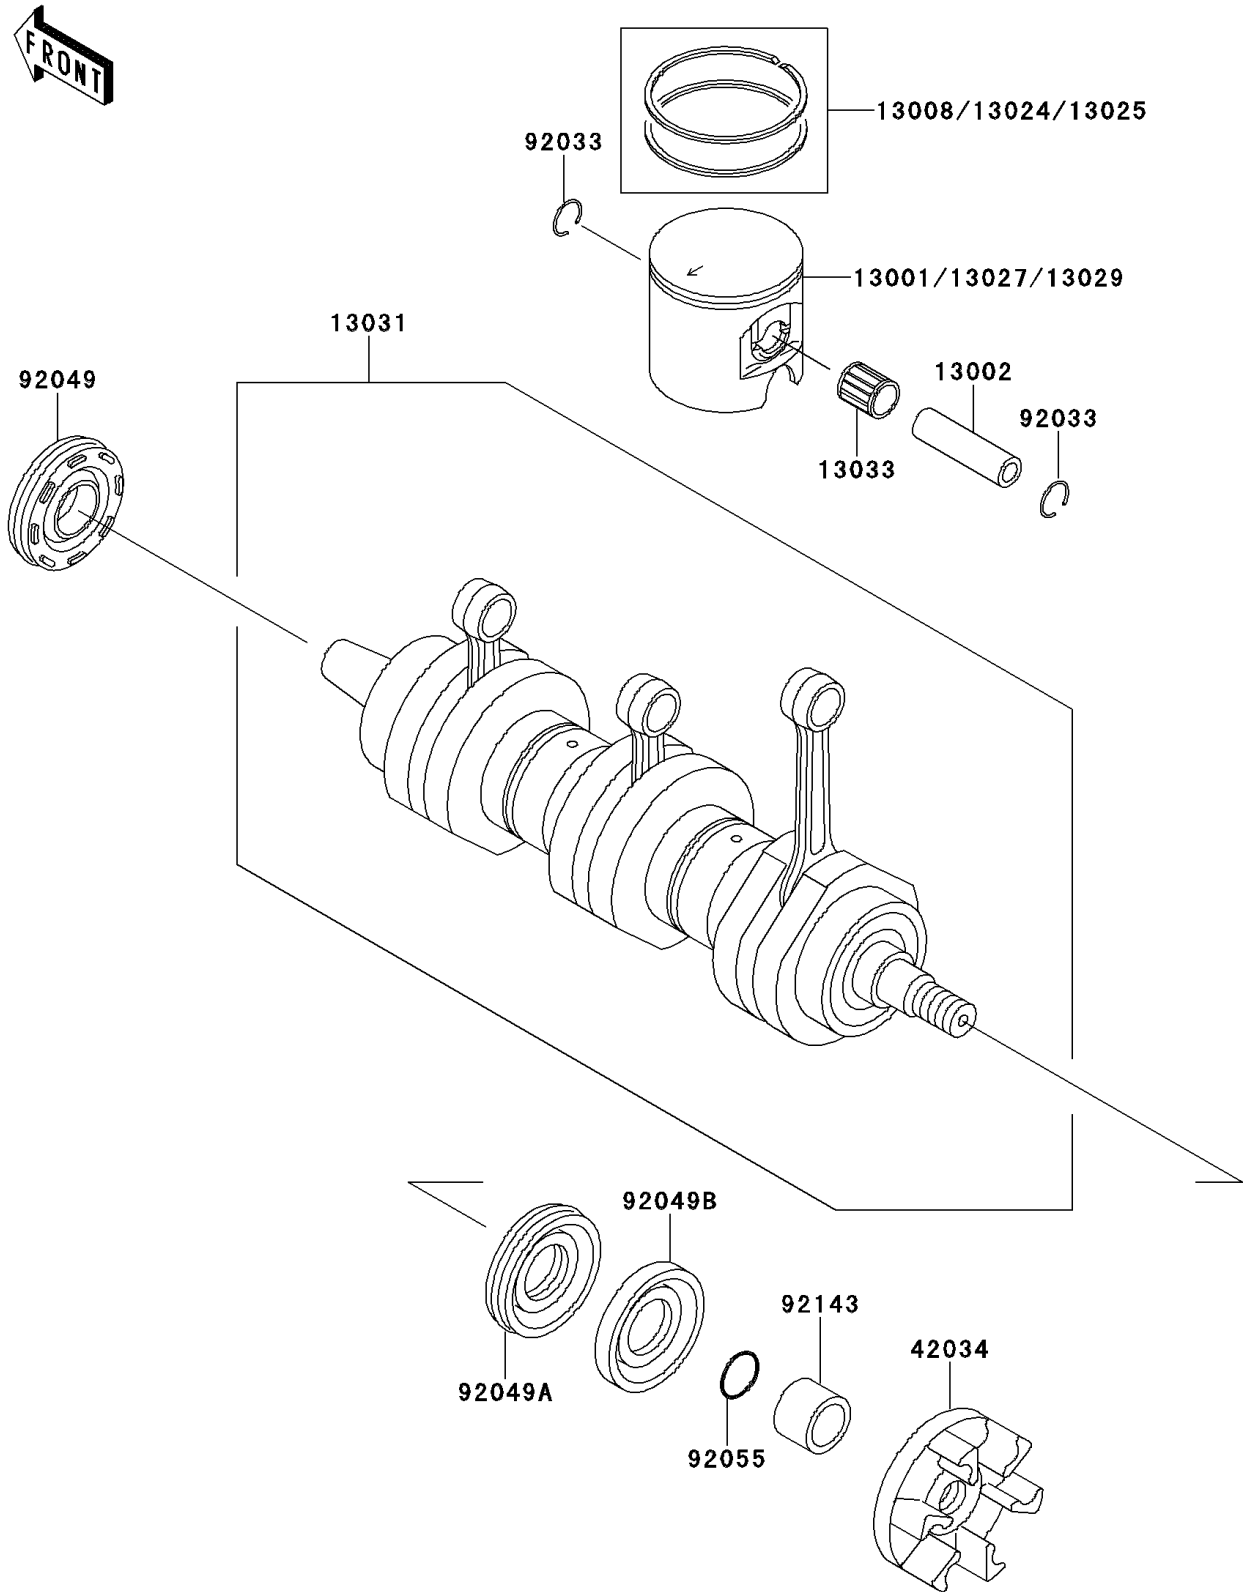

1995 JET SKI® 900 ZXi PARTS DIAGRAM

Crankshaft/Piston(s)

E1320

1995 JET SKI® 900 ZXi PARTS LIST

Crankshaft/Piston(s)

ITEM NAME	PART NUMBER	QUANTITY
PISTON-ENGINE,STD (Ref # 13001)	13001-3720	1
PIN-PISTON (Ref # 13002)	13002-3705	1
RING-SET-PISTON,STD (Ref # 13008)	13008-3709	1
RING-SET-PISTON LL,O/S,1.00 (Ref # 13024)	13024-3707	1
RING-SET-PISTON L,O/S,0.50 (Ref # 13025)	13025-3707	1
PISTON-ENGINE LL,O/S,1.00 (Ref # 13027)	13027-3712	1
PISTON-ENGINE L,O/S,0.50 (Ref # 13029)	13029-3712	1
CRANKSHAFT-COMP (Ref # 13031)	13031-3725	1
BEARING-SMALL END (Ref # 13033)	13033-3702	1
COUPLING (Ref # 42034)	42034-3708	1
RING-SNAP (Ref # 92033)	92033-1207	1
SEAL-OIL,FWJ7307210ZS (Ref # 92049)	92049-3713	1
SEAL-OIL (Ref # 92049A)	92049-3715	1
SEAL-OIL (Ref # 92049B)	92049-3716	1
RING-O,20.8X2.4 (Ref # 92055)	92055-3740	1
COLLAR (Ref # 92143)	92143-3745	1