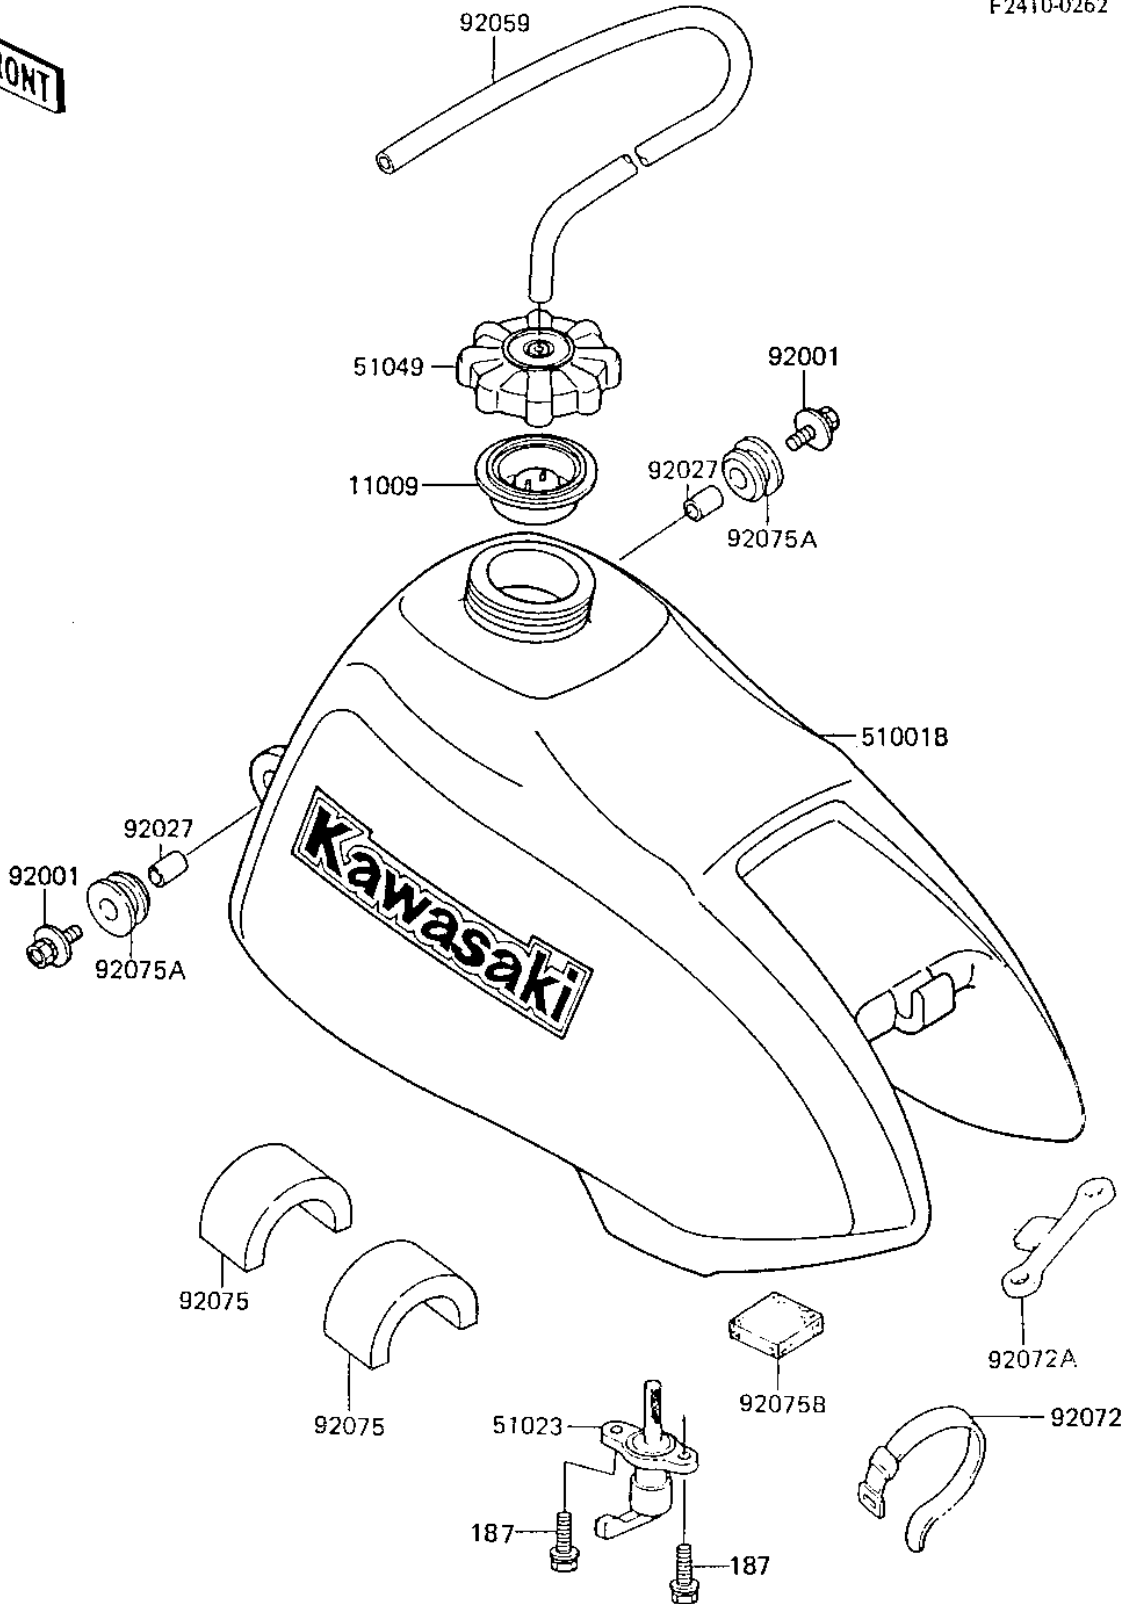

1984 KX™80 PARTS DIAGRAM

FUEL TANK ('85 KX80-E3)

F2410-0262

1984 KX™80 PARTS LIST

FUEL TANK ('85 KX80-E3)

ITEM NAME	PART NUMBER	QUANTITY
GASKET,FUEL TANK (Ref # 11009)	11009-1452	1
TANK-COMP-FUEL,L.GREE (Ref # 51001B)	51001-5494-6W	1
TAP-ASSY-FUEL (Ref # 51023)	51023-1115	1
CAP-TANK,FUEL (Ref # 51049)	51049-1006	1
BOLT,6X25 (Ref # 92001)	92001-1852	1
COLLAR 6.8X10X14.5 (Ref # 92027)	92027-156	1
TUBE,5X9X350 (Ref # 92059)	92059-1265	1
BAND,LONG (Ref # 92072)	92072-032	1
BAND,SEAT (Ref # 92072A)	92072-1056	1
DAMPER (Ref # 92075)	92075-1382	1
DAMPER,FUEL TANK (Ref # 92075A)	92075-1424	1
DAMPER,FUEL TANK,RR (Ref # 92075B)	92075-1483	1
BOLT-UPSET-WSP (Ref # 187)	187B0616	1