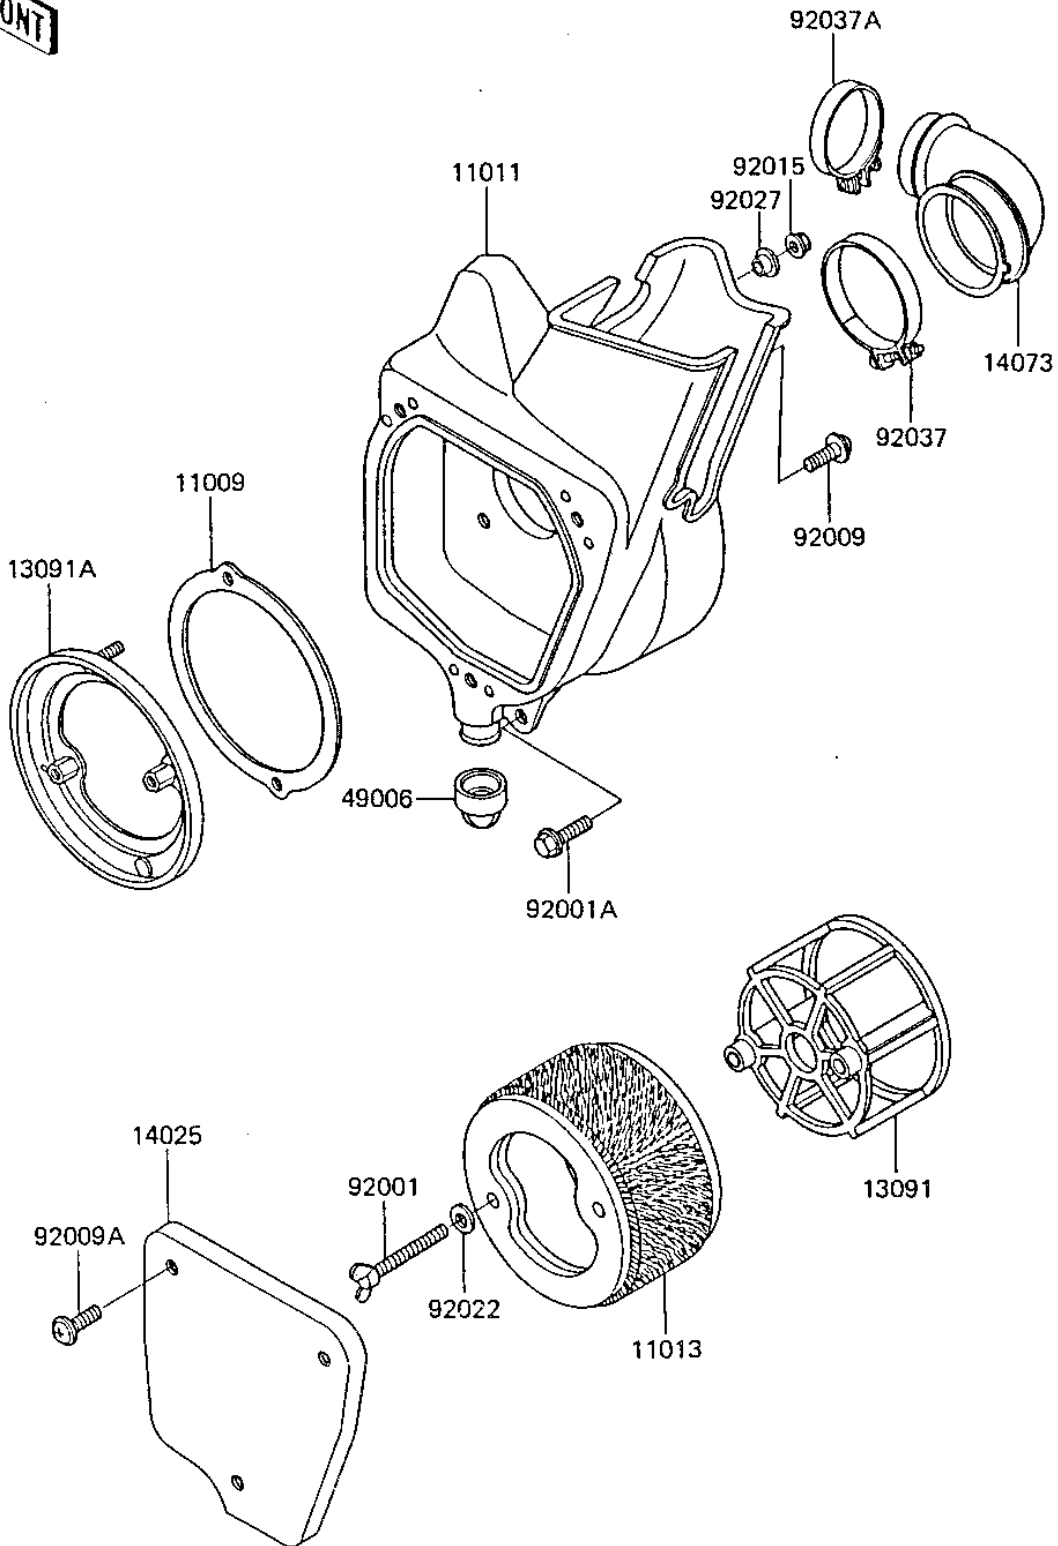

1984 KX™80 PARTS DIAGRAM

AIR CLEANER ('85 KX80-E3)

E1130-0173

1984 KX™80 PARTS LIST

AIR CLEANER ('85 KX80-E3)

ITEM NAME	PART NUMBER	QUANTITY
GASKET,AIR FILTER CAS (Ref # 11009)	11009-1493	1
CASE-AIR FILTER (Ref # 11011)	11011-1177	1
ELEMENT-AIR FILTER (Ref # 11013)	11013-1118	1
HOLDER,ELEMENT (Ref # 13091)	13091-1319	1
HOLDER,AIR FILTER (Ref # 13091A)	13091-1356	1
COVER,AIR FILTER CASE (Ref # 14025)	14025-1935	1
DUCT,AIR FILTER (Ref # 14073)	14073-1186	1
BOOT,AIR FILTER (Ref # 49006)	49006-1156	1
BOLT,KICK LEVER HOLDR (Ref # 92001)	92001-1170	1
BOLT,W/WASHER,6X12 (Ref # 92001A)	92001-1517	1
SCREW,6X10 (Ref # 92009)	92009-1286	1
SCREW,6X14 (Ref # 92009A)	92009-1287	1
NUT,FLANGED,5MM (Ref # 92015)	92015-1259	1
WASHER,6.5X16X1.0 (Ref # 92022)	92022-1093	1
COLLAR (Ref # 92027)	92027-1880	1
CLAMP,AIR CLEANER (Ref # 92037)	92037-115	1
CLAMP,CARBURETOR HOLD (Ref # 92037A)	92037-1484	1