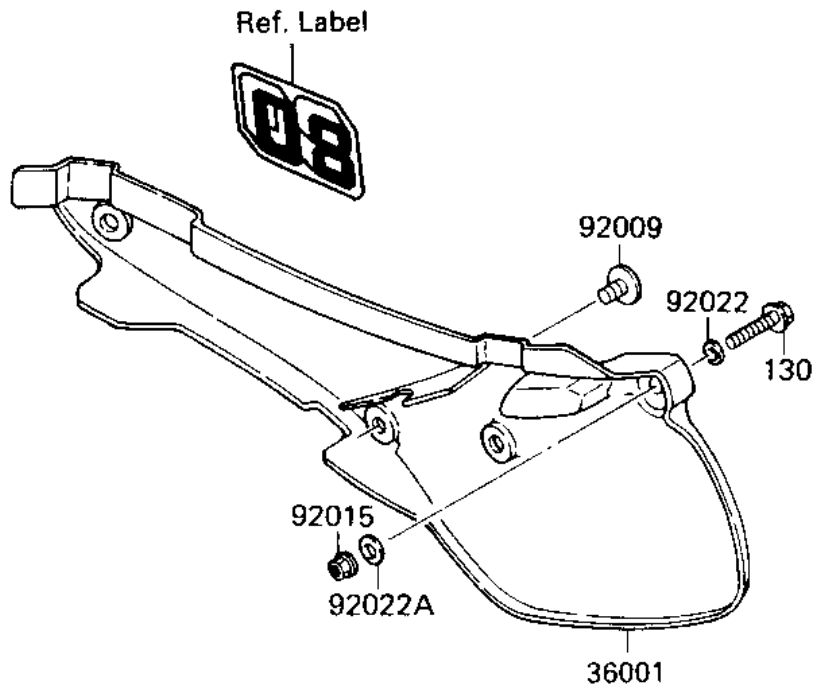

1984 KX™80 PARTS DIAGRAM

SIDE COVERS ('84 KX80-E2)

F2810-0034

1984 KX™80 PARTS LIST

SIDE COVERS ('84 KX80-E2)

ITEM NAME	PART NUMBER	QUANTITY
COVER-SIDE,RH,GREEN/B (Ref # 36001)	36001-1401-AE	1
COVER-SIDE,LH,GREEN/B (Ref # 36001A)	36001-1400-AE	1
SCREW,6X10 (Ref # 92009)	92009-1286	1
NUT,LOCK,FLANGED,6MM (Ref # 92015)	92015-1339	1
WASHER PLAIN (Ref # 92022)	92022-024	1
WASHER 6.5X20X1.6T (Ref # 92022A)	92022-125	1
DAMPER,SIDE COVER (Ref # 92075)	92075-1598	1
BOLT,FLANGED,6X30 (Ref # 130)	130G0630	1