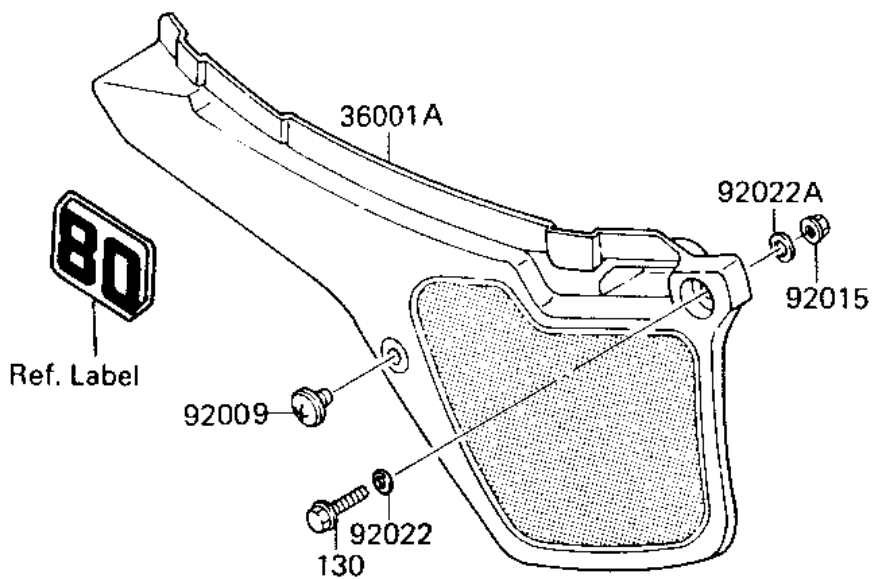

1984 KX™80 PARTS DIAGRAM

SIDE COVERS ('84 KX80-E2)

F2810-0034

1984 KX™80 PARTS LIST

SIDE COVERS ('84 KX80-E2)

ITEM NAME	PART NUMBER	QUANTITY
COVER-SIDE,RH,GREEN/B (Ref # 36001)	36001-1401-AE	1
COVER-SIDE,LH,GREEN/B (Ref # 36001A)	36001-1400-AE	1
SCREW,6X10 (Ref # 92009)	92009-1286	1
NUT,LOCK,FLANGED,6MM (Ref # 92015)	92015-1339	1
WASHER PLAIN (Ref # 92022)	92022-024	1
WASHER 6.5X20X1.6T (Ref # 92022A)	92022-125	1
DAMPER,SIDE COVER (Ref # 92075)	92075-1598	1
BOLT,FLANGED,6X30 (Ref # 130)	130G0630	1