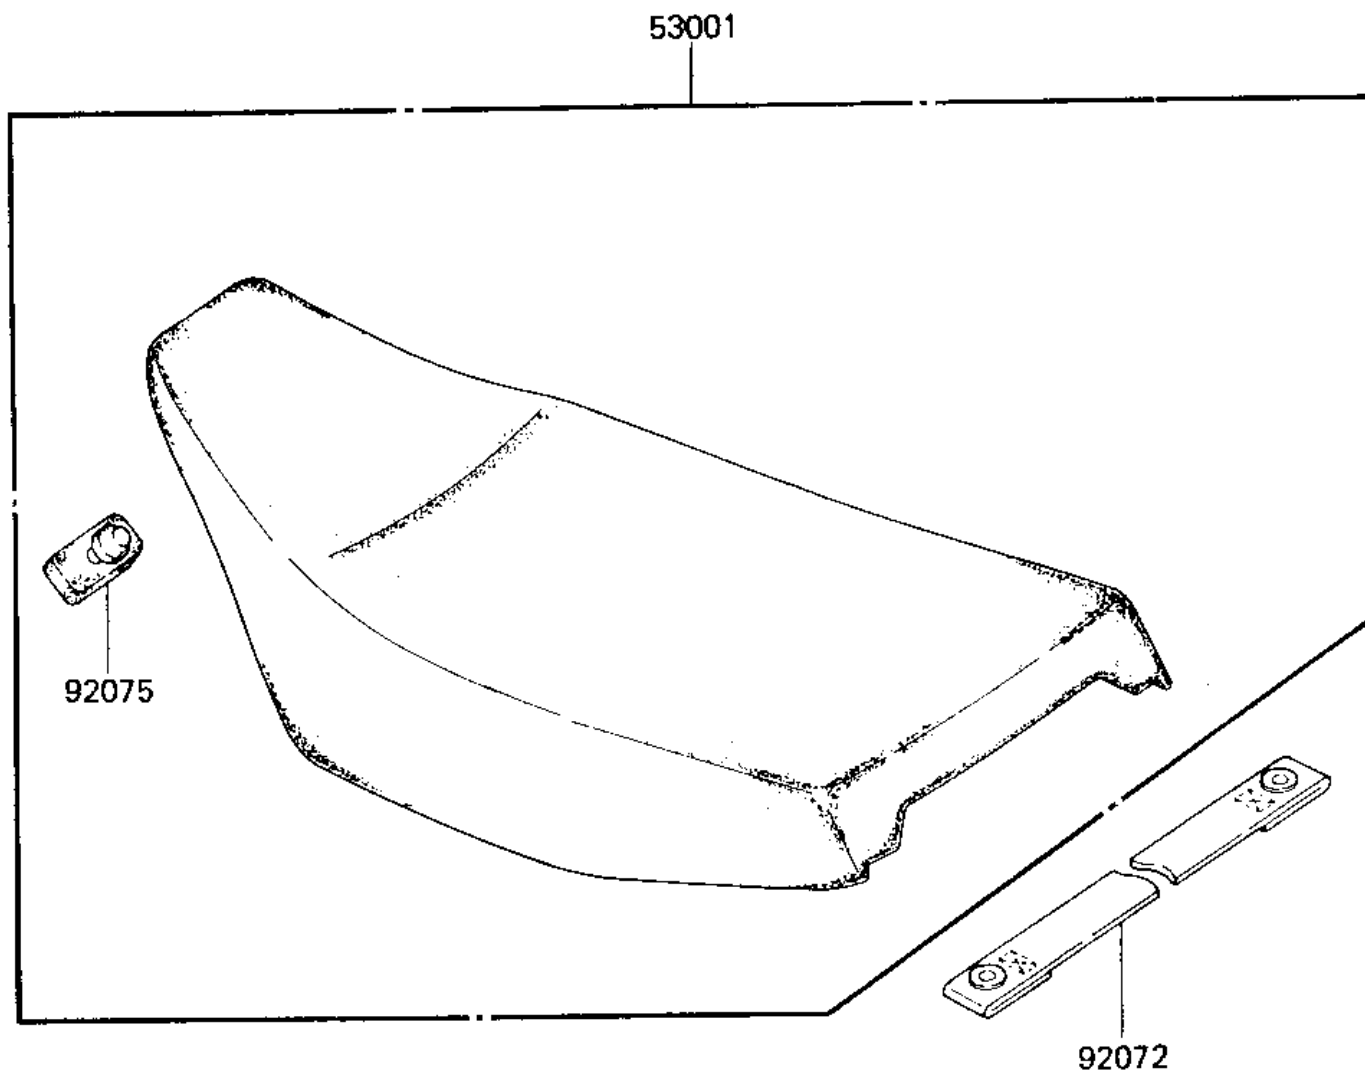

1984 KX™80 PARTS DIAGRAM

SEAT ('84 KX80-E2)

F2510-0171

1984 KX™80 PARTS LIST

SEAT ('84 KX80-E2)

ITEM NAME	PART NUMBER	QUANTITY
SEAT-ASSY (Ref # 53001)	53001-1410	1
BAND (Ref # 92072)	92072-3742	1
DAMPER RUBBER,SEAT (Ref # 92075)	92075-1054	1