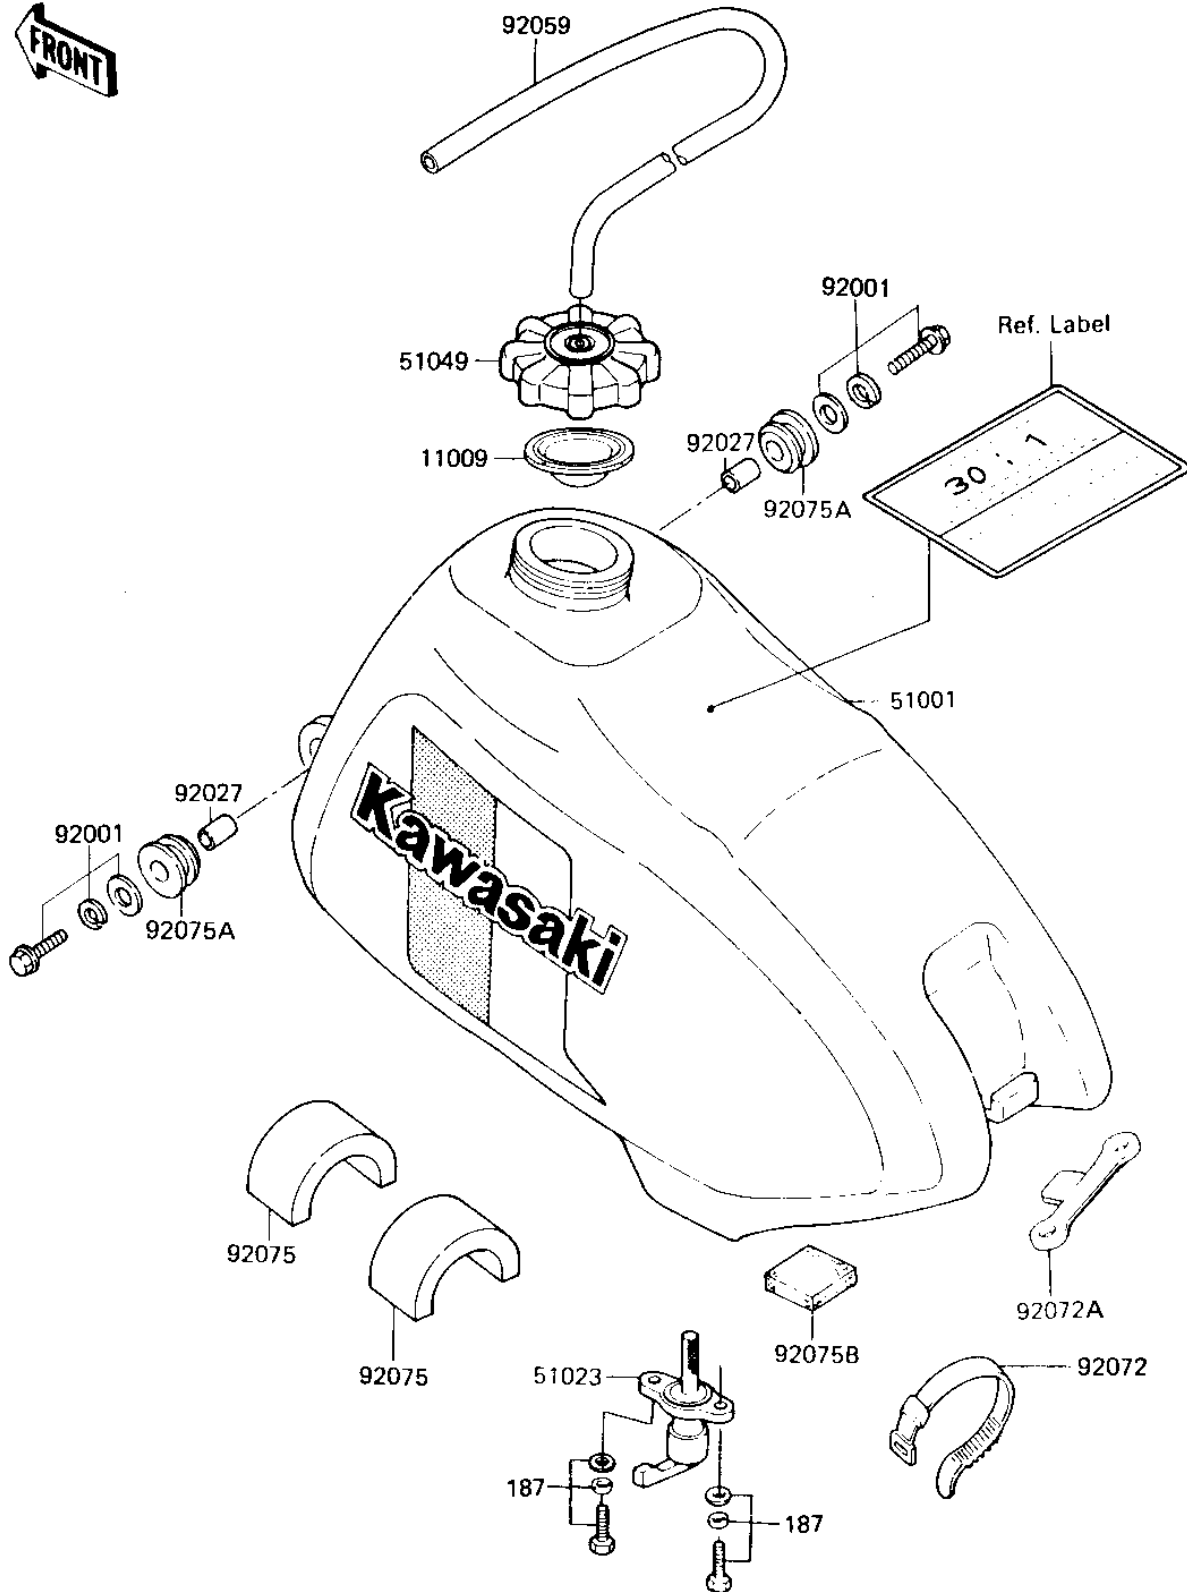

## 1984 KX™80 PARTS DIAGRAM

FUEL TANK ('84 KX80-E2)

F241U-0153

## 1984 KX™80 PARTS LIST

FUEL TANK ('84 KX80-E2)

ITEM NAME	PART NUMBER	QUANTITY
GASKET,FUEL TANK (Ref # 11009)	11009-1452	1
TANK-COMP-FUEL,L.GREE (Ref # 51001)	51001-5379-6W	1
TAP-ASSY-FUEL (Ref # 51023)	51023-1115	1
CAP-TANK,FUEL (Ref # 51049)	51049-1006	1
BOLT,6X25 (Ref # 92001)	92001-1852	1
COLLAR 6.8X10X14.5 (Ref # 92027)	92027-156	1
TUBE,5X9X350 (Ref # 92059)	92059-1265	1
BAND,LONG (Ref # 92072)	92072-032	1
BAND,SEAT (Ref # 92072A)	92072-1056	1
DAMPER (Ref # 92075)	92075-1382	1
DAMPER,FUEL TANK (Ref # 92075A)	92075-1424	1
DAMPER,FUEL TANK,RR (Ref # 92075B)	92075-1483	1
BOLT-UPSET-WSP (Ref # 187)	187B0616	1