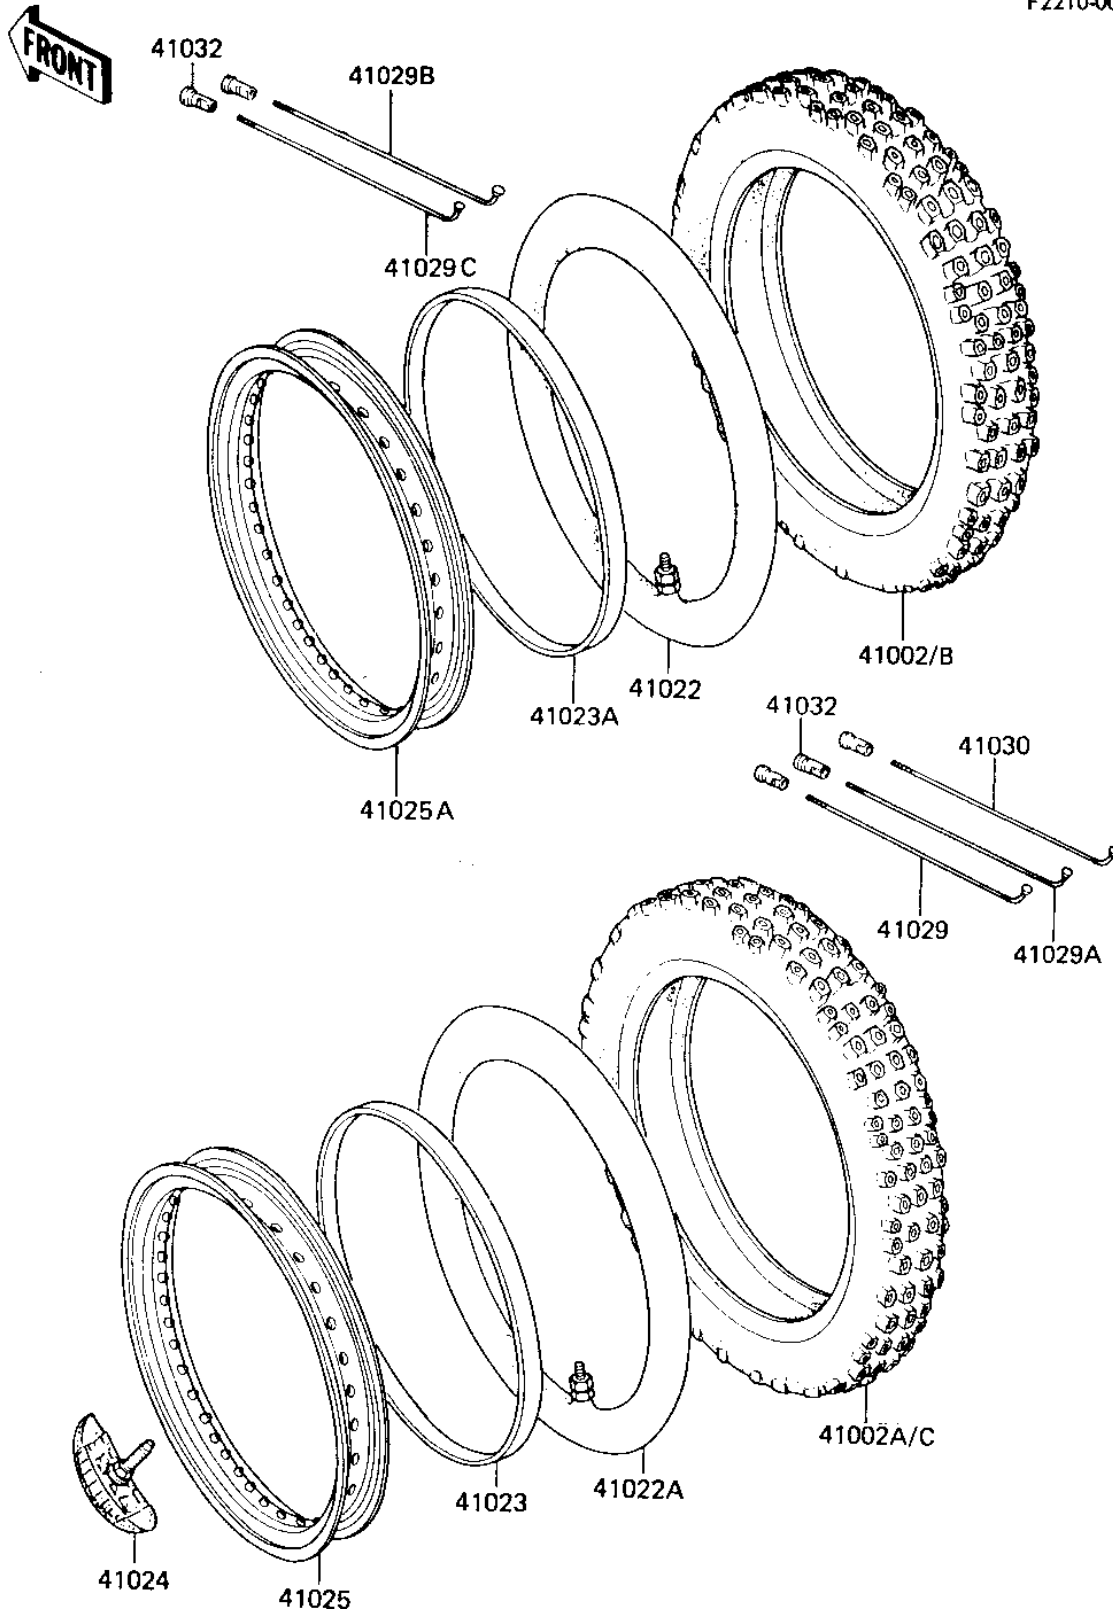

1984 KX™80 PARTS DIAGRAM

WHEELS/TIRES ('84 KX80-E2)

F2210-0093

1984 KX™80 PARTS LIST

WHEELS/TIRES ('84 KX80-E2)

ITEM NAME	PART NUMBER	QUANTITY
TIRE (Ref # 41002)	41002-1574	1
TIRE 410-14 K490 R (Ref # 41002A)	41002-1222	1
TIRE 275-17 K790 F (Ref # 41002B)	41002-1409	1
TIRE 410-14 K790 R (Ref # 41002C)	41002-1410	1
TUBE,TIRE,2.75-17 (Ref # 41022)	41022-1039	1
TUBE 275/410/425-14 (Ref # 41022A)	41022-042	1
BAND-RIM,FR (Ref # 41023)	41023-1067	1
BAND,RIM,4.10-14 (Ref # 41023A)	41023-1025	1
RIM,FR,1.40X17 (Ref # 41025A)	41025-1170	1
SPOKE-INNER (Ref # 41029)	41029-1078	1
SPOKE-INNER (Ref # 41029A)	41029-1079	1
SPOKE-INNER,FR,189MMX (Ref # 41029B)	41029-1113	1
SPOKE-INNER,FR,185MMX (Ref # 41029C)	41029-1114	1
SPOKE-OUTER (Ref # 41030)	41030-1059	1
NIPPLE-SPOKE (Ref # 41032)	41032-1052	1