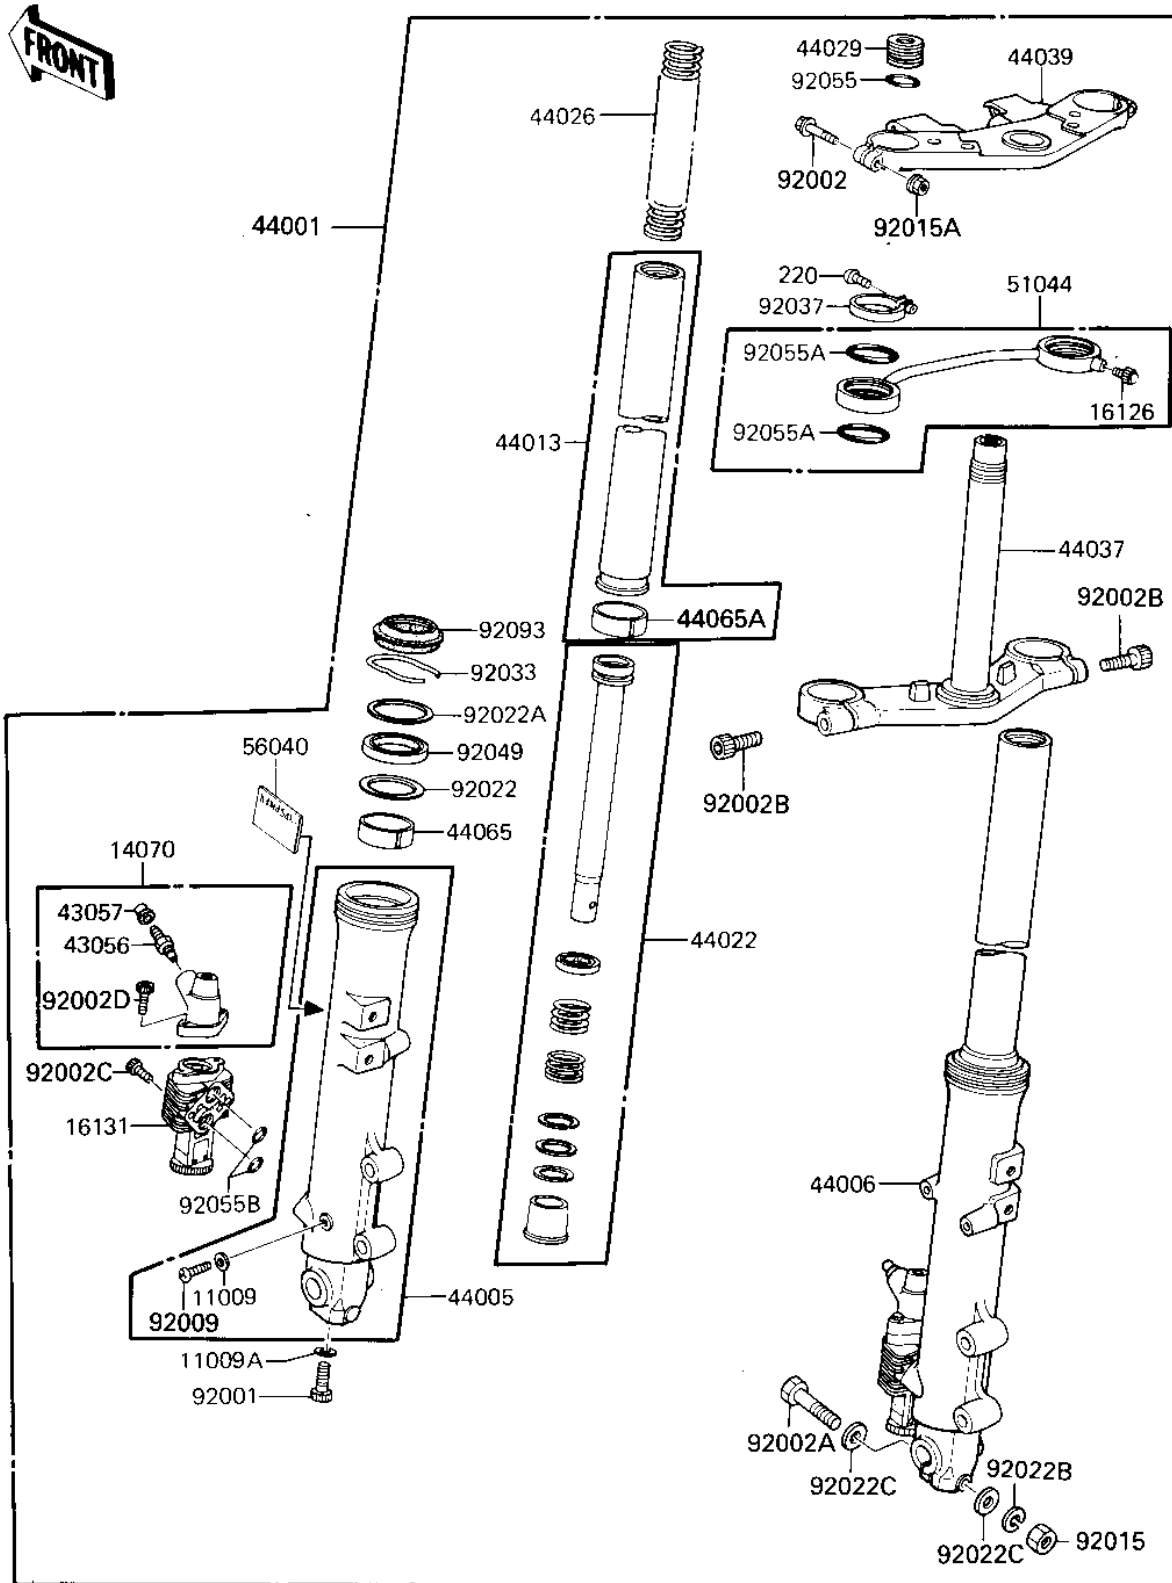

1985 NINJA® 750R PARTS DIAGRAM

FRONT FORK

F2340-0192