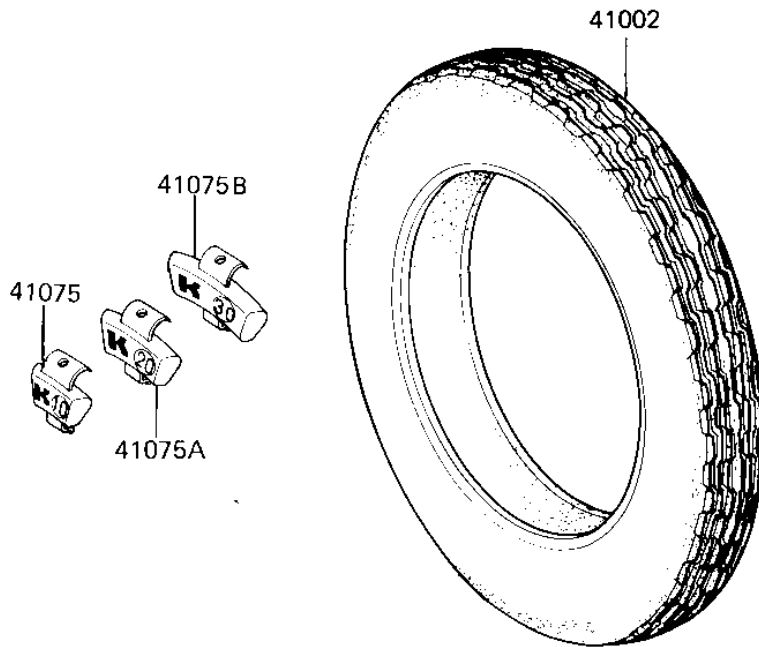

1985 NINJA® 750R PARTS DIAGRAM

TIRES

F2210-0104

1985 NINJA® 750R PARTS LIST

TIRES

ITEM NAME	PART NUMBER	QUANTITY
VALVE (Ref # 16126)	16126-1136	1
TIRE 110/90-18 F17 F (Ref # 41002)	41002-1338	1
TIRE 130/80-18 K427 R (Ref # 41002A)	41002-1339	1
BALANCER-WHEEL,10G (Ref # 41075)	41075-1014	1
BALANCER-WHEEL,20G (Ref # 41075A)	41075-1015	1
BALANCER-WHEEL,30G (Ref # 41075B)	41075-1016	1