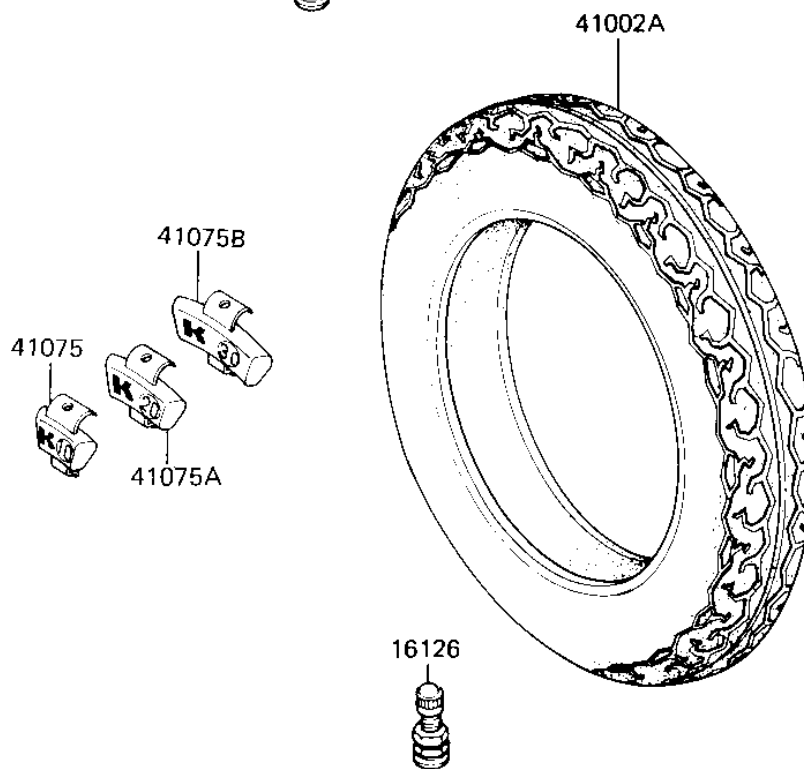

1985 NINJA® 750R PARTS DIAGRAM

TIRES

F2210-0104

1985 NINJA® 750R PARTS LIST

TIRES

ITEM NAME	PART NUMBER	QUANTITY
VALVE (Ref # 16126)	16126-1136	1
TIRE 110/90-18 F17 F (Ref # 41002)	41002-1338	1
TIRE 130/80-18 K427 R (Ref # 41002A)	41002-1339	1
BALANCER-WHEEL,10G (Ref # 41075)	41075-1014	1
BALANCER-WHEEL,20G (Ref # 41075A)	41075-1015	1
BALANCER-WHEEL,30G (Ref # 41075B)	41075-1016	1