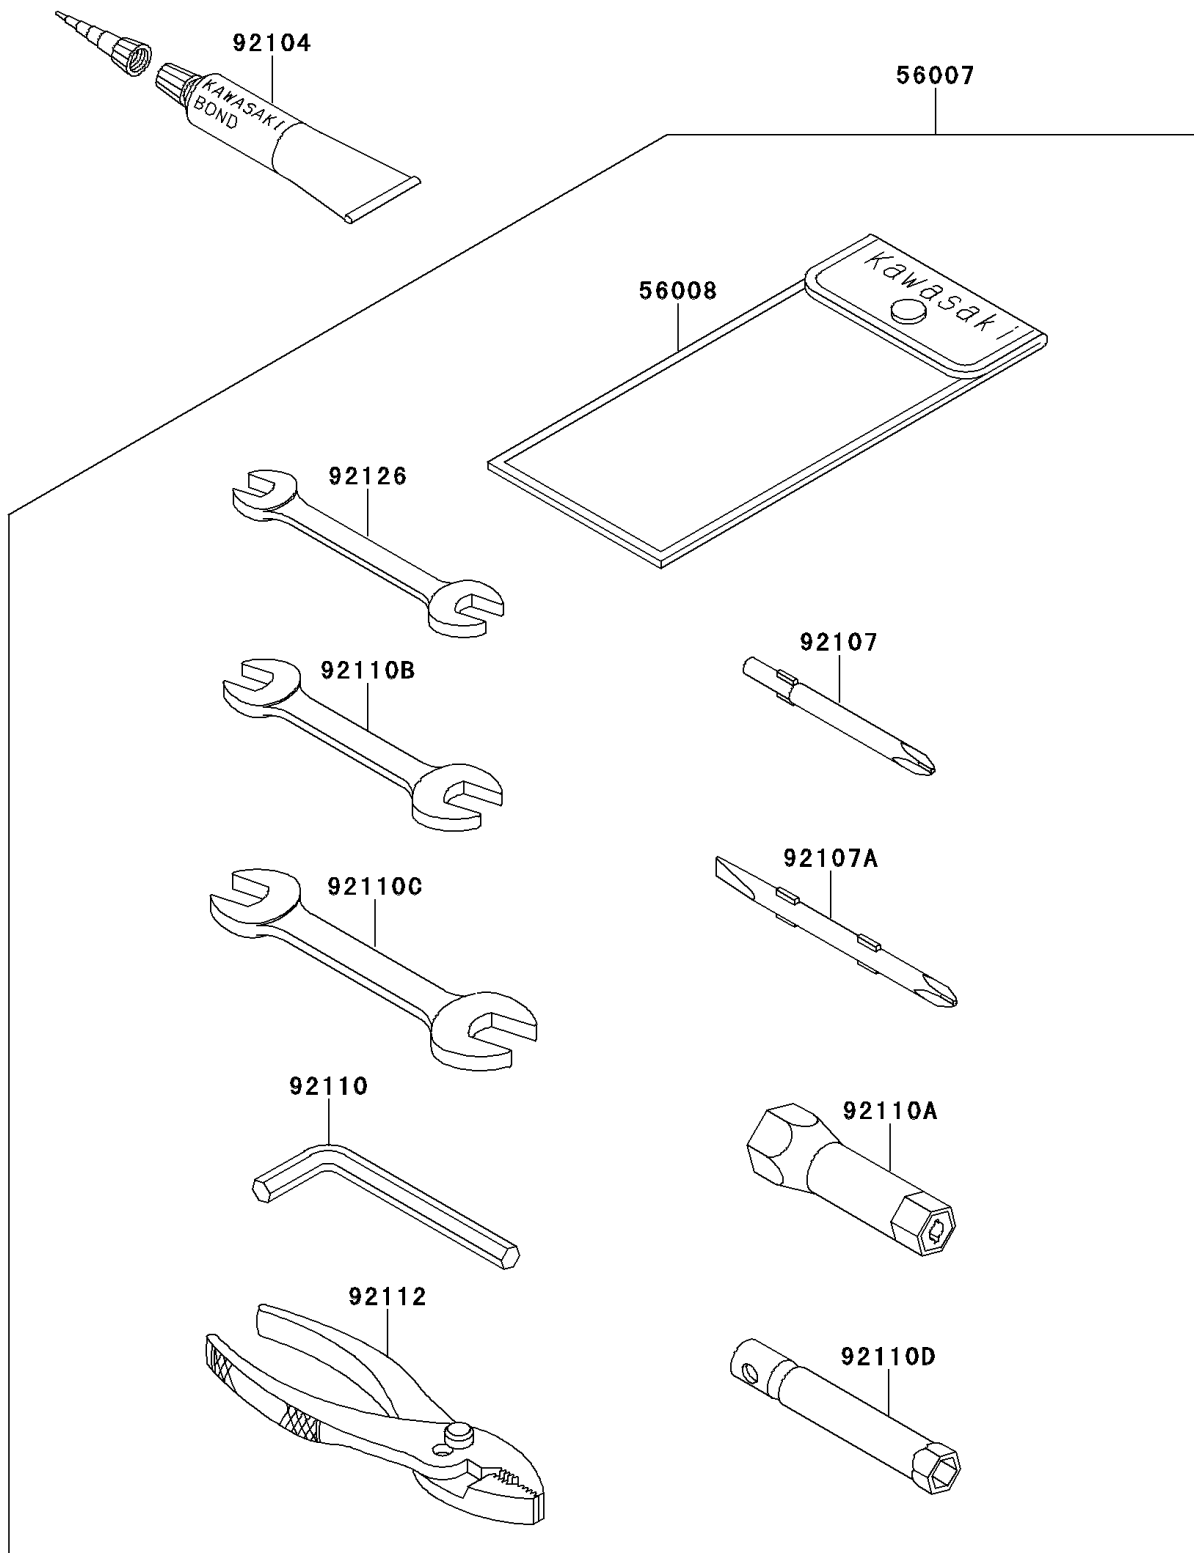

1996 JET SKI® Super Sport Xi PARTS DIAGRAM

Owner's Tools

F3182

1996 JET SKI® Super Sport Xi PARTS LIST

Owner's Tools

ITEM NAME	PART NUMBER	QUANTITY
TOOL-KIT (Ref # 56007)	56007-3710	1
BAG,TOOL (Ref # 56008)	56008-1007	1
GASKET-LIQUID,TUBE,100G,SILVER (Ref # 92104)	92104-002	1
TOOL-DRIVER,#3PHILLIPS (Ref # 92107)	92107-005	1
TOOL-DRIVER,#2PHILLIPS&SLOT (Ref # 92107A)	92107-1051	1
TOOL-WRENCH,ALLEN,5MM (Ref # 92110)	92110-1015	1
TOOL-WRENCH,BOX,21MM (Ref # 92110A)	92110-1113	1
TOOL-WRENCH,OPEN END,10X12 (Ref # 92110B)	92110-1152	1
TOOL-WRENCH,OPEN END,14X17 (Ref # 92110C)	92110-1153	1
TOOL-WRENCH,BOX,10MM (Ref # 92110D)	92110-1156	1
TOOL-PLIERS (Ref # 92112)	92112-003	1
TOOL-WRENCH,OPEN END,8X10 (Ref # 92126)	92126-001	1