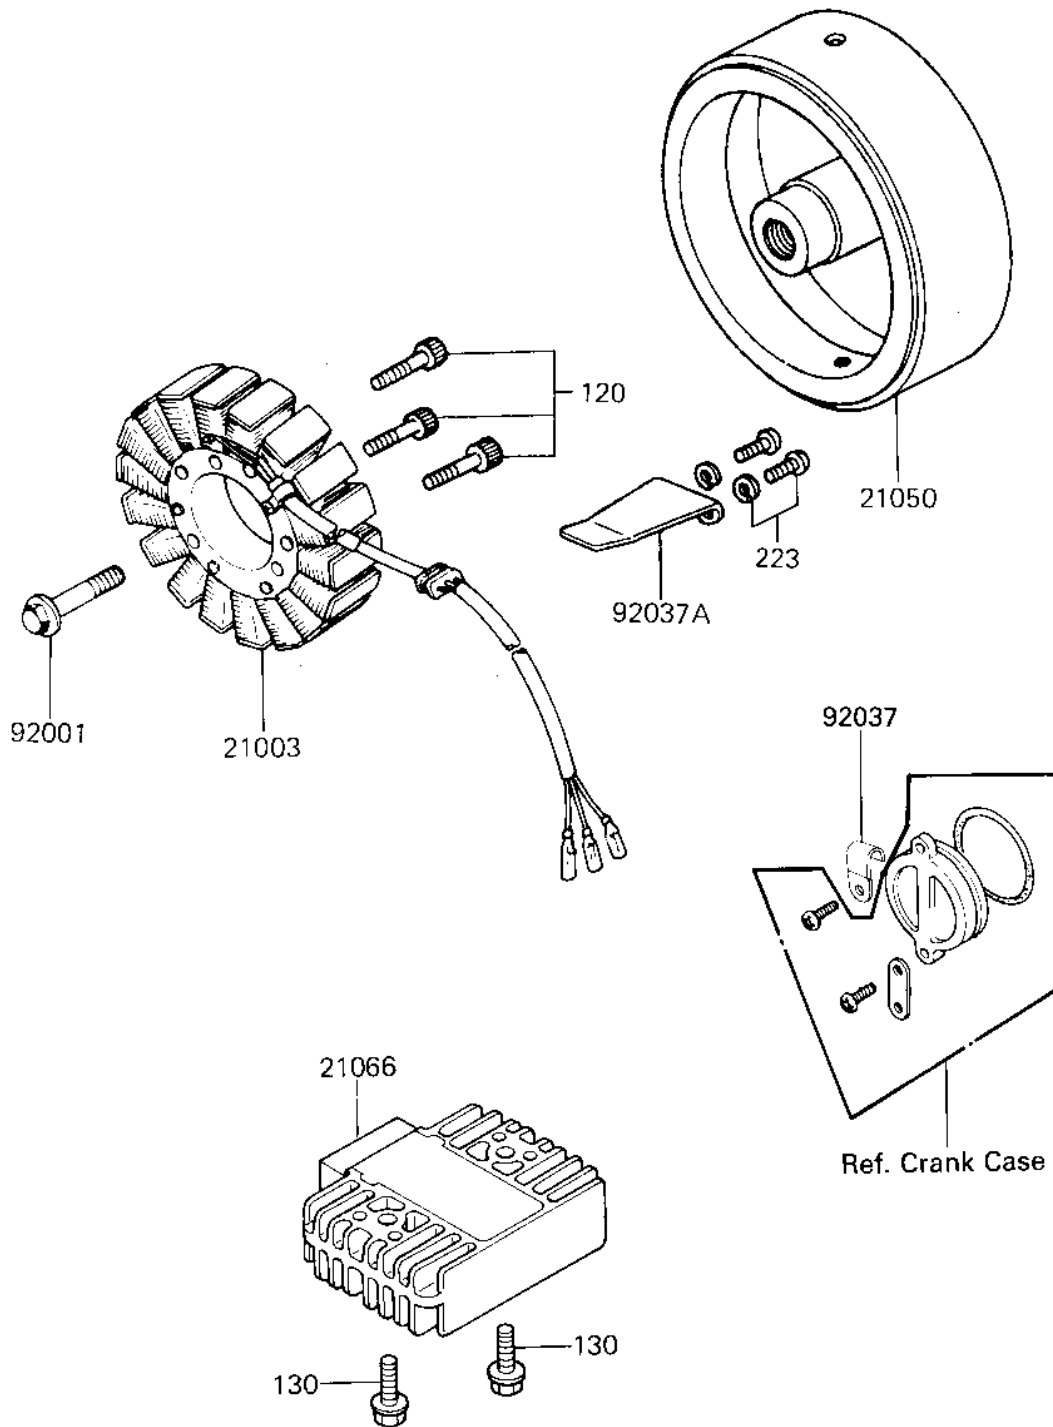

1985 NINJA® 750R PARTS DIAGRAM

GENERATOR/REGULATOR

E1810-0091

1985 NINJA® 750R PARTS LIST

GENERATOR/REGULATOR

ITEM NAME	PART NUMBER	QUANTITY
STATOR (Ref # 21003)	21003-1083	1
FLYWHEEL,GENERATOR (Ref # 21050)	21050-1041	1
REGULATOR-VOLTAGE (Ref # 21066)	21066-1038	1
BOLT,12X40 (Ref # 92001)	92001-1146	1
CLAMP,WIRING HARNESS (Ref # 92037)	21126-008	1
CLAMP,GENERATOR WIRE (Ref # 92037A)	92037-1122	1
BOLT-SOCKET,5X30 (Ref # 120)	120P0530	1
BOLT,FLANGED,6X20 (Ref # 130)	130B0620	1
SCREW-PAN-WS-CROS (Ref # 223)	223B0512	1