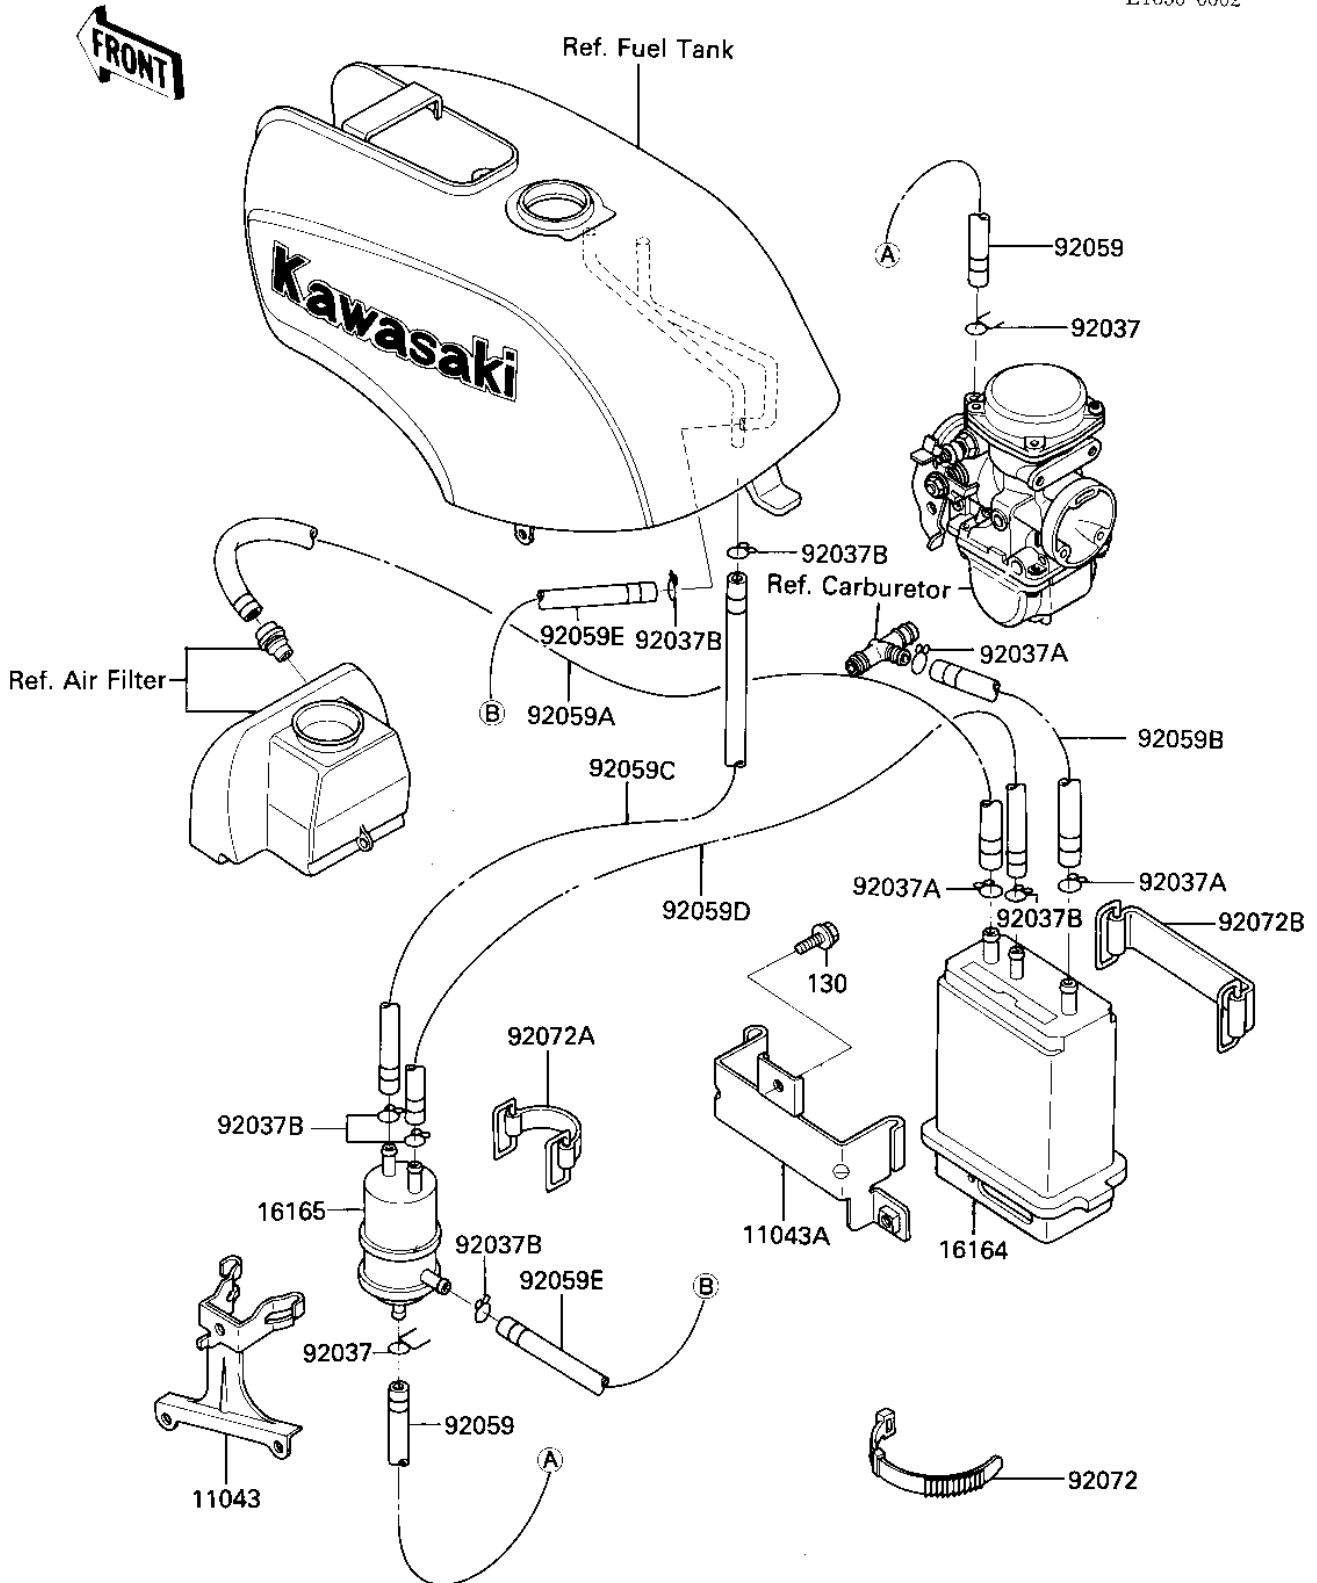

1985 NINJA® 750R PARTS DIAGRAM

CANISTER

E1650-0002

1985 NINJA® 750R PARTS LIST

CANISTER

ITEM NAME	PART NUMBER	QUANTITY
BRACKET,SEPARATOR (Ref # 11043)	11043-1475	1
BRACKET,CANISTER (Ref # 11043A)	11043-1511	1
CANISTER (Ref # 16164)	16164-1052	1
SEPARATOR (Ref # 16165)	16165-1001	1
CLAMP-PIPE (Ref # 92037)	92037-072	1
CLAMP-HOSE (Ref # 92037A)	92037-1104	1
CLAMP,CHAIN OILER (Ref # 92037B)	92037-147	1
TUBE,4X9X470 (Ref # 92059)	92059-1402	1
TUBE,7X12X1060,GREEN (Ref # 92059A)	92059-1421	1
TUBE,7X12X300,YELLOW (Ref # 92059B)	92059-1411	1
TUBE,5X10X320,BLUE (Ref # 92059C)	92059-1499	1
TUBE,5X10X470,BLUE (Ref # 92059D)	92059-1500	1
TUBE,5X10X430,RED (Ref # 92059E)	92059-1501	1
BAND,WIRING HARNESS (Ref # 92072)	92072-056	1
BAND,TOOL (Ref # 92072A)	92072-066	1
BAND,BATTERY (Ref # 92072B)	92072-071	1
BOLT-FLANGED (Ref # 130)	130G0608	1