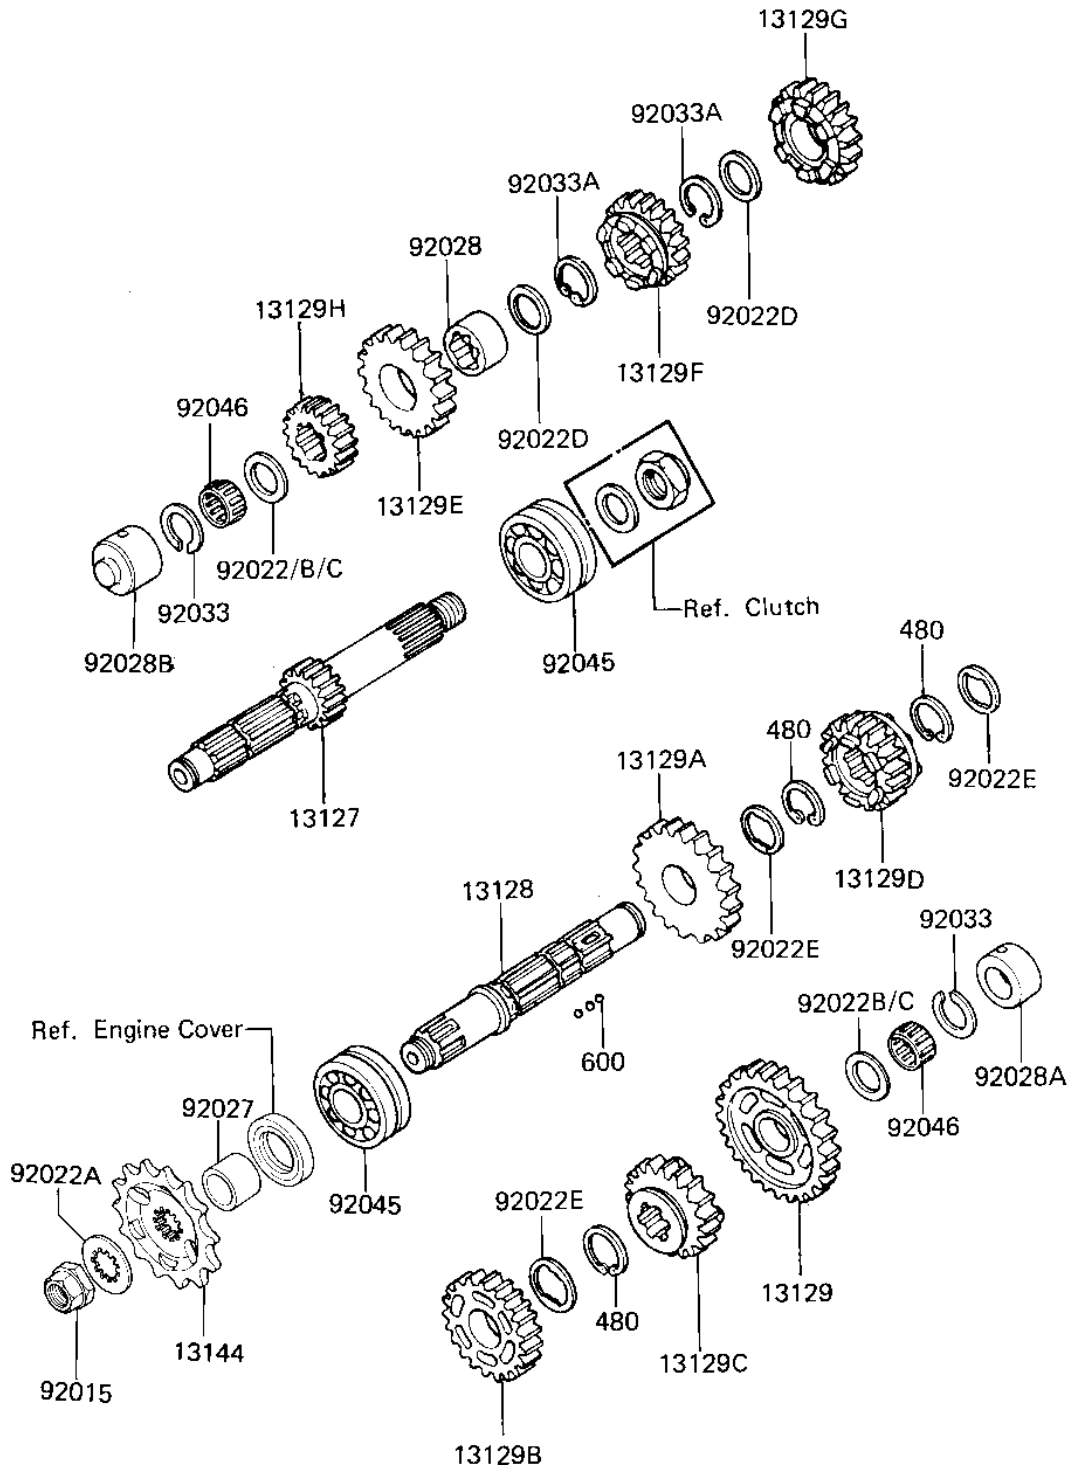

1985 NINJA® 750R PARTS DIAGRAM

TRANSMISSION

E1361-0117

1985 NINJA® 750R PARTS LIST

TRANSMISSION

ITEM NAME	PART NUMBER	QUANTITY
SHAFT,DRIVE (Ref # 13127)	13127-1018	1
SHAFT-TRANSMISSION OU (Ref # 13128)	13128-1051	1
LOW GEAR,OUTPUT SHAFT (Ref # 13129)	13129-1046	1
2ND GEAR,OUTPUT SHAFT (Ref # 13129A)	13129-1047	1
3RD GEAR,OUTPUT SHAFT (Ref # 13129B)	13129-1048	1
4TH GEAR,OUTPUT SHAFT (Ref # 13129C)	13129-1049	1
TOP GEAR,DRIVEN SHAFT (Ref # 13129D)	13129-1201	1
GEAR,INPUT TOP,24T (Ref # 13129E)	13129-1425	1
GEAR,INPUT 3RD&22T (Ref # 13129F)	13260-1202	1
GEAR,INPUT 4TH,25T (Ref # 13129G)	13129-1446	1
2ND GEAR,DRIVE (Ref # 13129H)	13130-041	1
SPROCKET-OUTPUT,15T (Ref # 13144)	13144-1084	1
NUT,20MM (Ref # 92015)	92015-1254	1
WASHER,PLAIN (Ref # 92022)	92022-1026	1
WASHER (Ref # 92022A)	92200-1065	1
WASHER THRUST (Ref # 92022B)	92022-112	1
SHIM-KICK SHAFT (Ref # 92022C)	92022-144	1
WASHER PLAIN (Ref # 92022D)	92022-161	1
WASHER,LOCK (Ref # 92022E)	92024-069	1
COLLAR,25X32X23.5L (Ref # 92027)	92027-1106	1
BUSHING,DRV SHFT TOP (Ref # 92028)	92028-1007	1
BUSHING,27X34X18.6 (Ref # 92028A)	92028-1151	1
BUSHING,INPUT SHAFT (Ref # 92028B)	92028-1199	1
CIRCLIP (Ref # 92033)	92033-015	1
CIRCLIP (Ref # 92033A)	92033-026	1
BEARING,BALL (Ref # 92045)	92045-035	1
BEARING-NEEDLE,20V271 (Ref # 92046)	92046-1045	1
CIRCLIP,30MM (Ref # 480)	480J3000	1
BALL STEEL 5/32' (Ref # 600)	600A0500	1