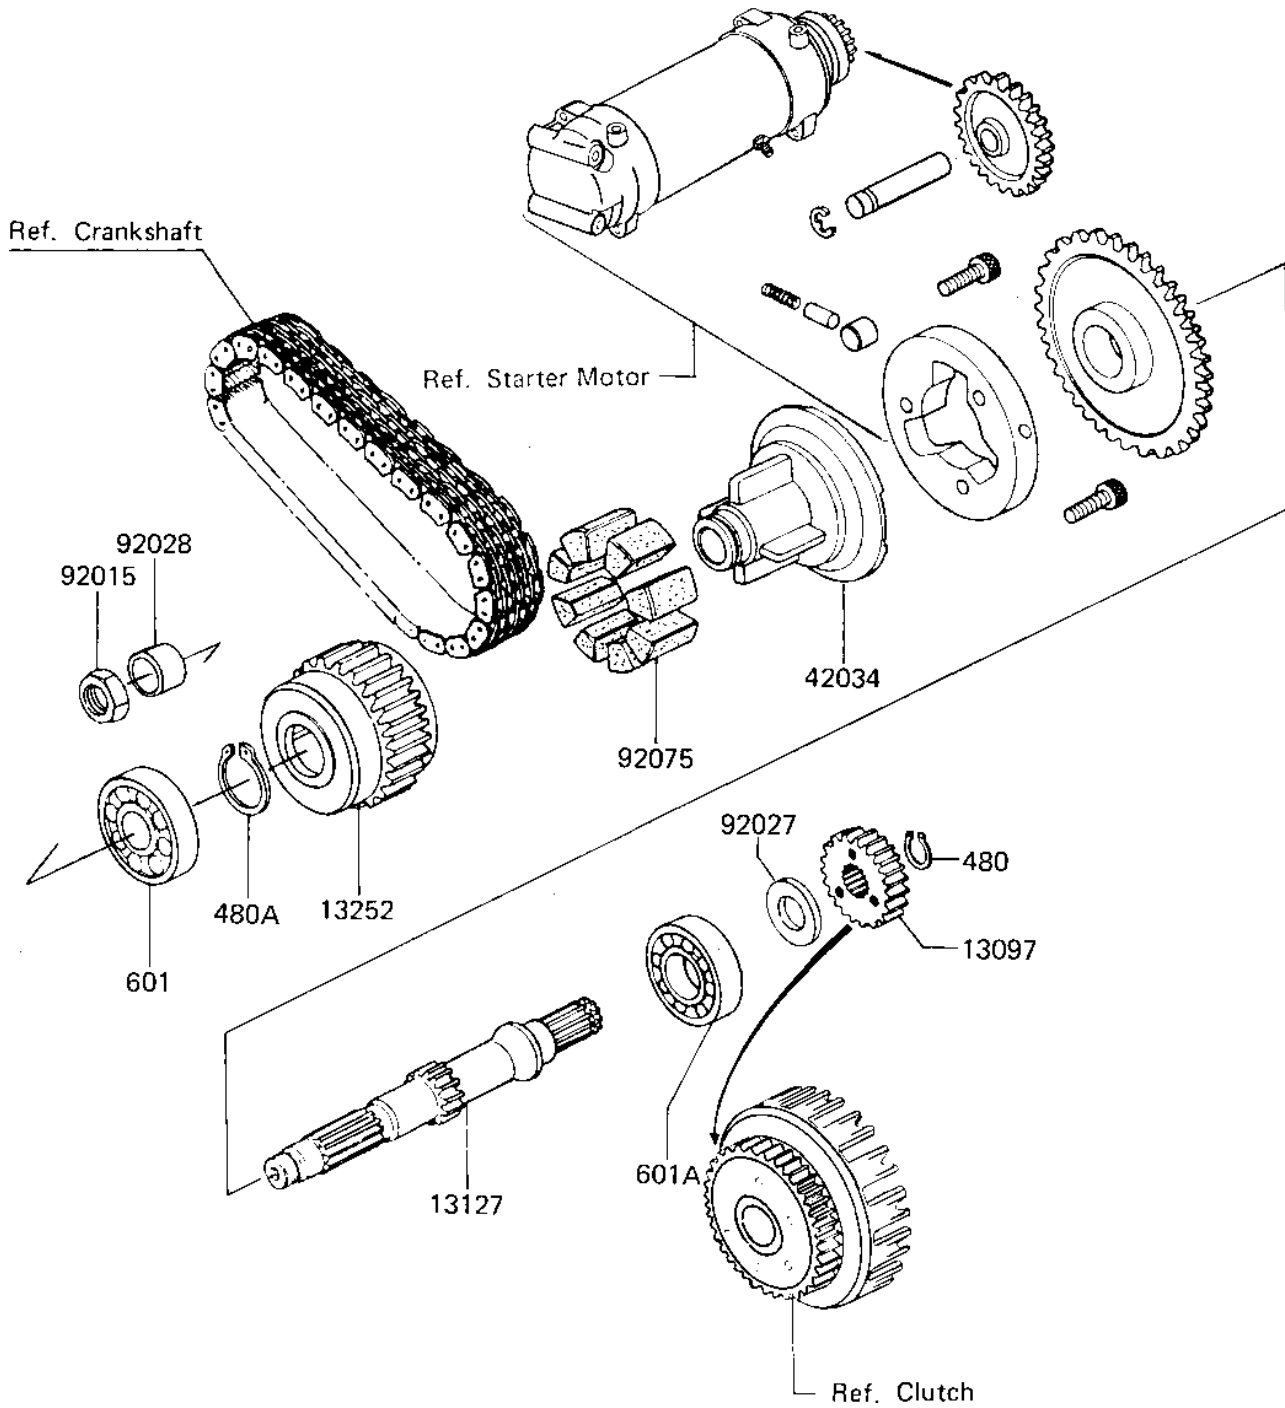

## 1985 NINJA® 750R PARTS DIAGRAM

SECONDARY SHAFT

E1322-0004

## 1985 NINJA® 750R PARTS LIST

### SECONDARY SHAFT

ITEM NAME	PART NUMBER	QUANTITY
GEAR,2ND SHAFT,29T (Ref # 13097)	13121-037	1
SHAFT,SECONDARY (Ref # 13127)	13127-1019	1
COUPLING,INNER (Ref # 13252)	13253-001	2
NUT 18MM (Ref # 92015)	92015-019	1
COLLAR,T=5MM (Ref # 92027)	92027-263	1
BUSHING,SECONDARY (Ref # 92028)	92028-1037	1
DAMPER RUBBER (Ref # 92075)	92075-1227	1
CIRCLIP,22MM (Ref # 480)	480J2200	1
CIRCLIP 28MM (Ref # 480A)	480J2800	1
BEARING BALL #6205 (Ref # 601)	601B6205	1
BEARING BALL #6305 (Ref # 601A)	601B6305	1