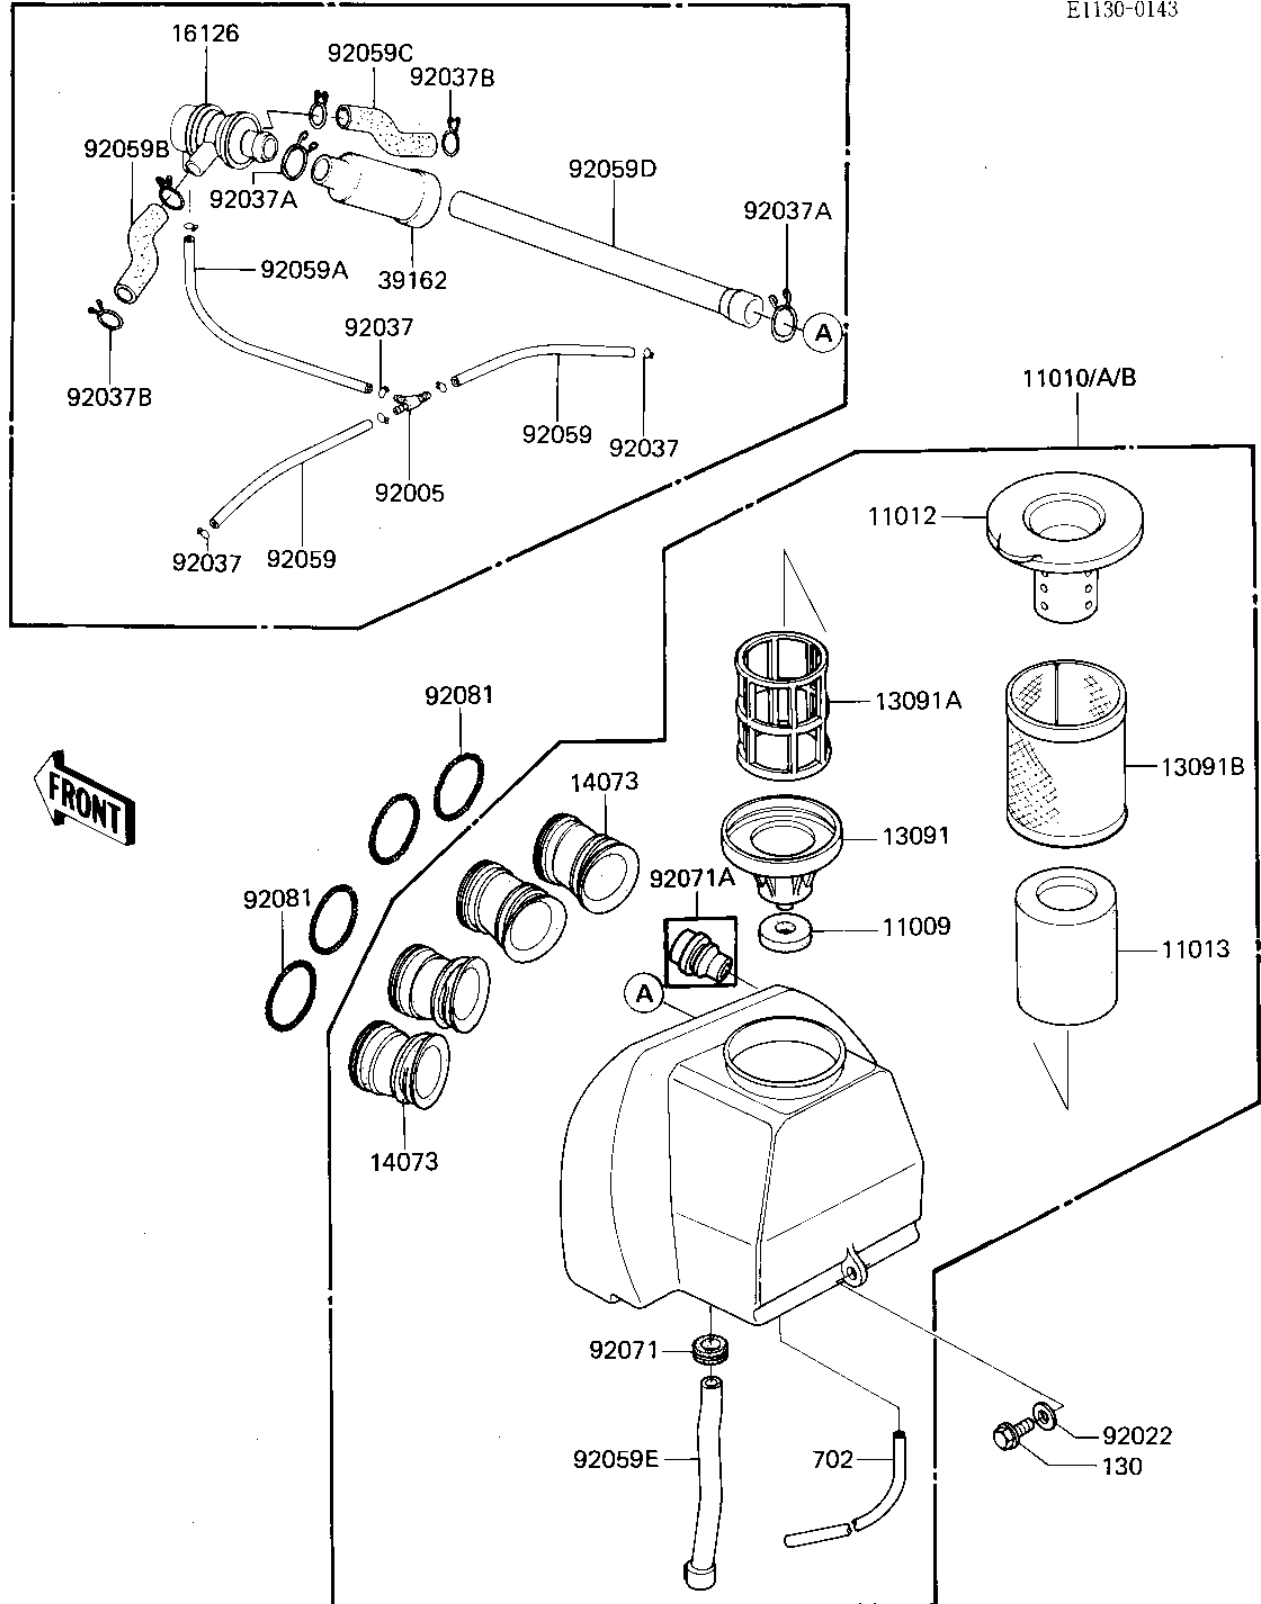

1985 NINJA® 750R PARTS DIAGRAM

AIR CLEANER

E1130-0143

1985 NINJA® 750R PARTS LIST

AIR CLEANER

ITEM NAME	PART NUMBER	QUANTITY
GASKET,HOLDER (Ref # 11009)	11009-1330	1
FILTER-ASSY-AIR (Ref # 11010)	11010-1165	1
FILTER-ASSY-AIR (Canada) (Ref # 11010A)	11010-1169	1
FILTER-ASSY-AIR (Ref # 11010B)	11010-1219	1
CAP,AIR FILTER CASE (Ref # 11012)	11012-1245	1
ELEMENT-AIR FILTER (Ref # 11013)	11013-1101	1
HOLDER,INLET PIPE (Ref # 13091)	11033-006	1
HOLDER,ELEMENT (Ref # 13091A)	13091-1147	1
HOLDER,ELEMENT (Ref # 13091B)	13091-1151	1
INLET DUCT (Ref # 14073)	14073-1032	1
VALVE ASSY,AIR SWITCH (Ref # 16126)	16126-1005	1
SILENCER (Ref # 39162)	39162-1003	1
FITTING,TUBE (Ref # 92005)	92005-1017	1
WASHER-PLAIN,7MM (Ref # 92022)	92022-240	1
CLAMP-PIPE (Ref # 92037)	92037-072	1
CLAMP (Ref # 92037A)	92037-1076	1
CLAMP,BREATHER TUBE (Ref # 92037B)	92037-213	1
TUBE,VACUUM,LONG (Ref # 92059)	92059-1162	1
TUBE,4X9X290 (Ref # 92059A)	92059-1043	1
TUBE (Ref # 92059B)	92059-1065	1
TUBE (Ref # 92059C)	92059-1066	1
TUBE,14X20X290 (Ref # 92059D)	92059-1138	1
TUBE,L=150.5 (Ref # 92059E)	92059-1263	1
GROMMET (Ref # 92071)	92071-1027	1
GROMMET,AIR FILTER (Ref # 92071A)	92071-1112	1
SPRING,COIL,BLACK (Ref # 92081)	92081-1457	1
BOLT (Ref # 130)	130B0614	1
TUBE-RUBBER,6X340 (Ref # 702)	702A06340	1