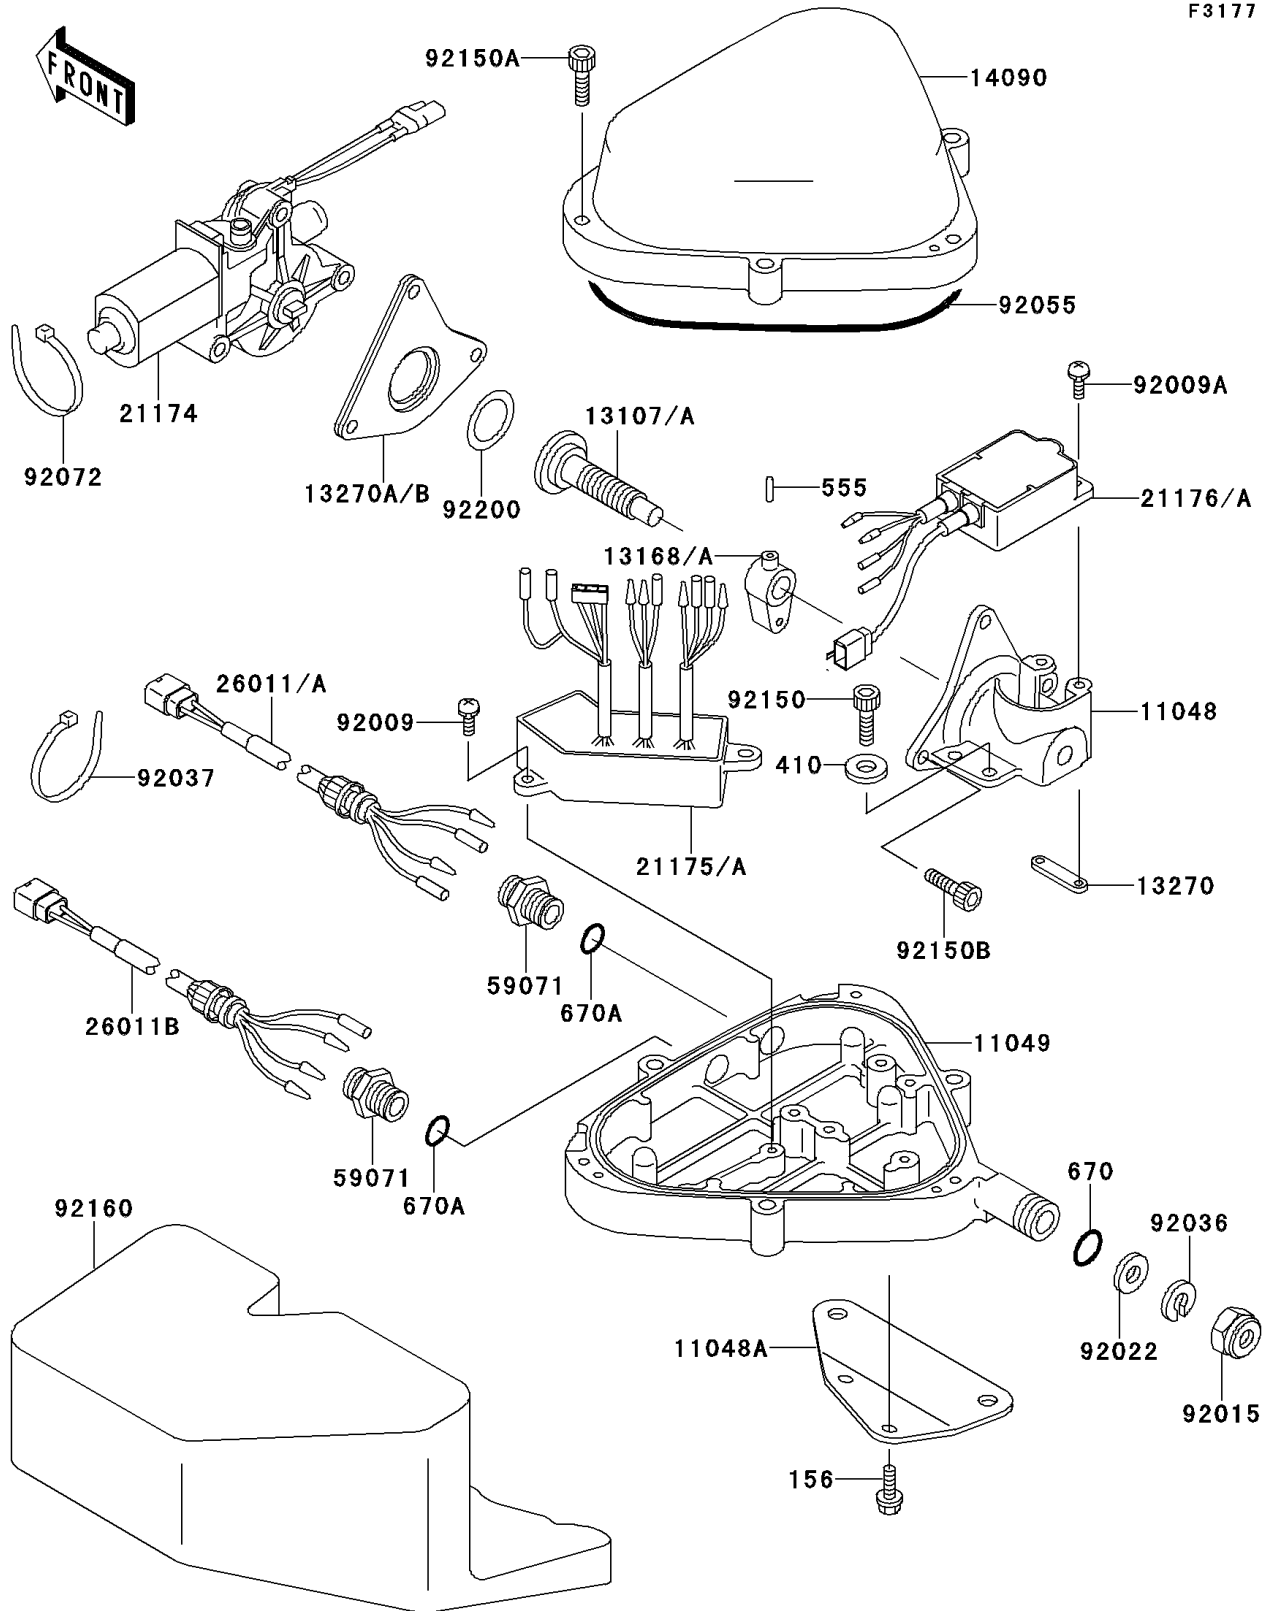

1996 JET SKI® Super Sport Xi PARTS DIAGRAM

Control

F3177

1996 JET SKI® Super Sport Xi PARTS LIST

Control

ITEM NAME	PART NUMBER	QUANTITY
BOLT-WP,6X14 (Ref # 156)	156R0614	1
WASHER-PLAIN-SMALL,6MM (Ref # 410)	410S0600	1
PIN-SPRING,3X14 (Ref # 555)	555B0314	1
O RING,11MM (Ref # 670)	670B2011	1
BRACKET,MOTOR MOUNT (Ref # 11048)	11048-3738	1
BRACKET,MOTOR BOX (Ref # 11048A)	11048-3739	1
BRACKET,MOTOR BOX,LWR (Ref # 11049)	11049-3715	1
SHAFT (Ref # 13107A)	13107-3749	1
LEVER,SLIDE (Ref # 13168)	13168-3724	1
PLATE,TRIM SENSOR (Ref # 13270)	13270-3744	1
PLATE,MOTOR MOUNT (Ref # 13270A)	13270-3750	1
COVER,MOTOR BOX,UPP (Ref # 14090)	14090-3768	1
MOTOR-ELECTRIC (Ref # 21174)	21174-3703	1
CONTROL UNIT-ELECTRONIC (Ref # 21175)	21175-3703	1
SENSOR,TRIM METER (Ref # 21176)	21176-3715	1
WIRE-LEAD,TRIM SWITCH (Ref # 26011A)	26011-3830	1
WIRE-LEAD,TRIM METER (Ref # 26011B)	26011-3831	1
JOINT (Ref # 59071)	59071-3001	1
SCREW,5X12 (Ref # 92009)	92009-3740	1
SCREW,4X12 (Ref # 92009A)	92009-3807	1
NUT,20MM (Ref # 92015)	92015-526	1
WASHER (Ref # 92022)	92022-535	1
RING-SNAP (Ref # 92036)	92036-501	1
CLAMP (Ref # 92037)	92037-1173	1
RING-O,ID=171 (Ref # 92055)	92055-3737	1
BAND (Ref # 92072)	92072-3778	1
BOLT,SOCKET,6X18 (Ref # 92150)	92150-3775	1
BOLT,SOCKET,6X30 (Ref # 92150A)	92150-3822	1
BOLT,SOCKET,6X25 (Ref # 92150B)	92150-3823	1

1996 JET SKI® Super Sport Xi PARTS LIST

Control

ITEM NAME	PART NUMBER	QUANTITY
DAMPER,MOTOR BOX (Ref # 92160)	92160-3822	1
WASHER,22.5X32X1 (Ref # 92200)	92200-3742	1
O RING,16MM (Ref # 670A)	670B2016	1