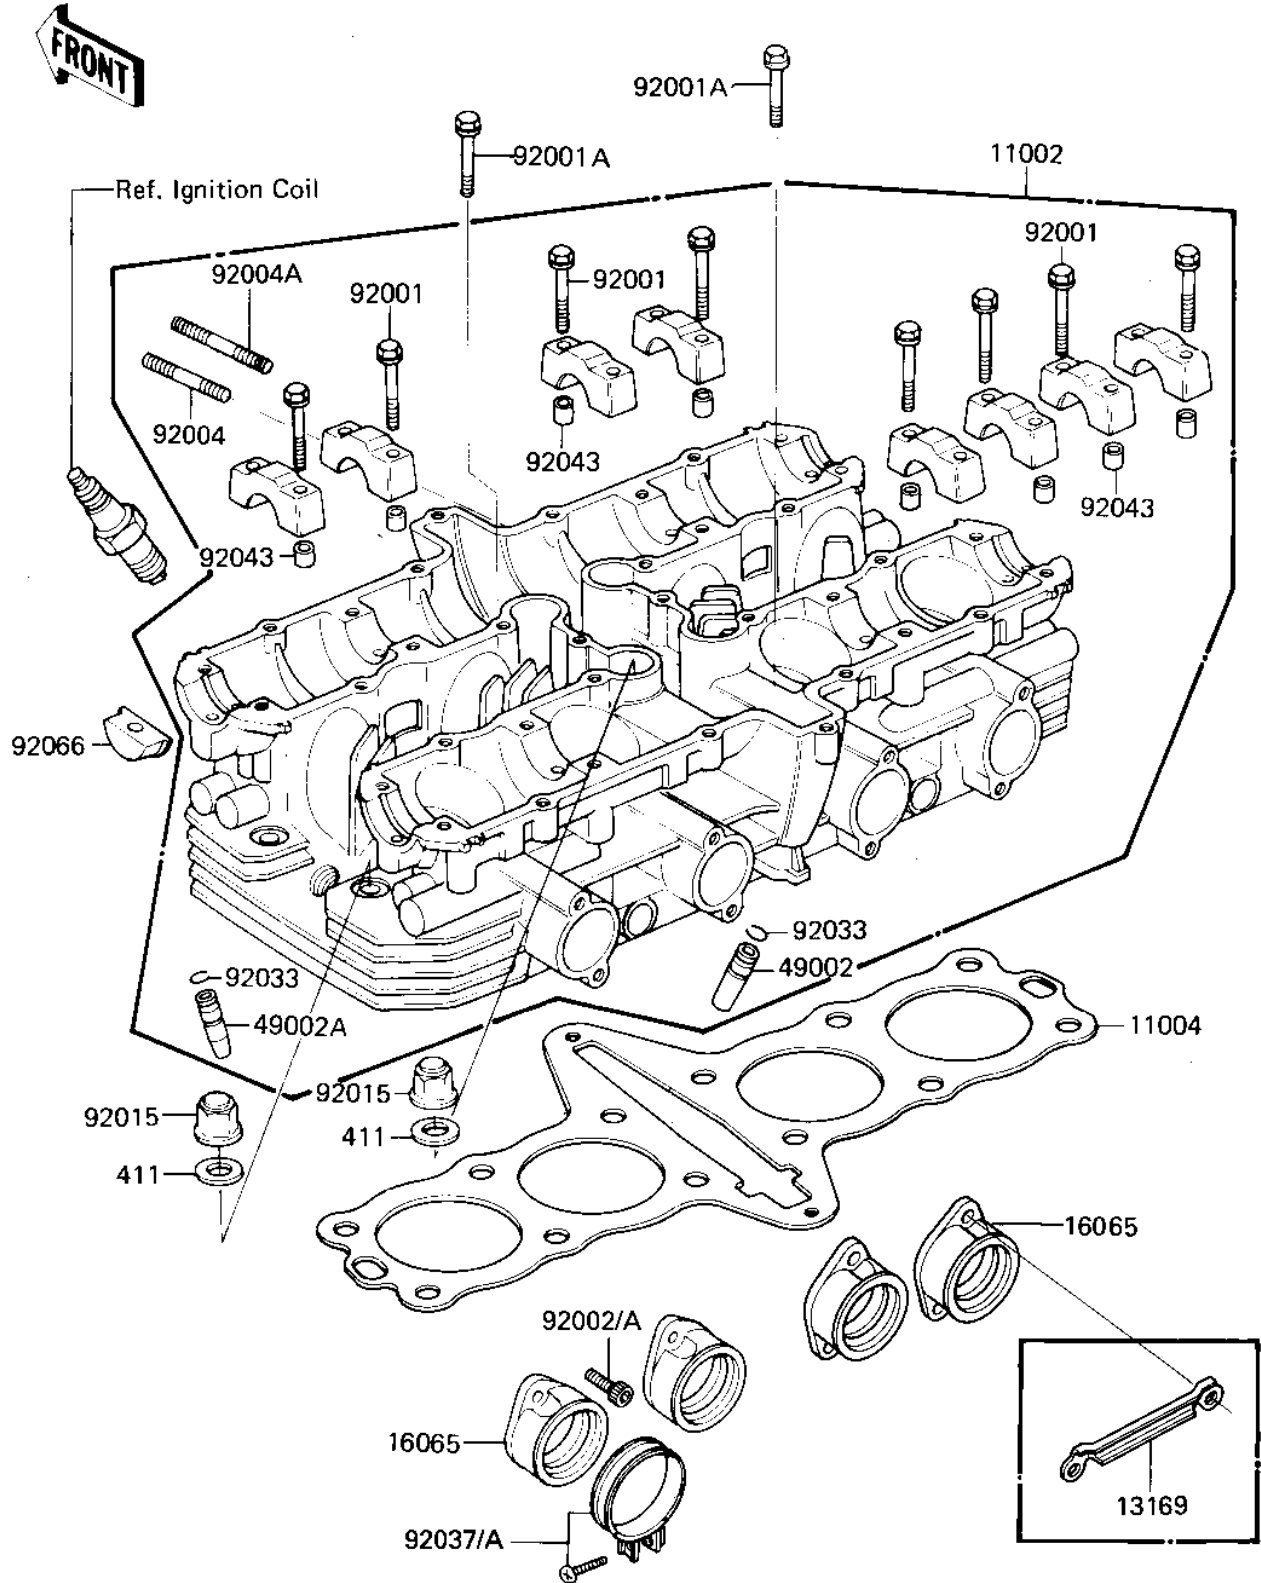

1985 NINJA® 750R PARTS DIAGRAM

CYLINDER HEAD

E1111-0143

1985 NINJA® 750R PARTS LIST

CYLINDER HEAD

ITEM NAME	PART NUMBER	QUANTITY
HEAD-ASSY-CYLINDER (Ref # 11002)	11002-1182	1
GASKET-HEAD,CYLINDER (Ref # 11004)	11004-1107	1
PLATE,TUBE GUIDE (Ref # 13169)	13169-1793	1
HOLDER-CARBURETOR (Ref # 16065)	16065-1132	1
GUIDE,INLET VALVE (Ref # 49002)	12013-009	1
GUIDE,EXHAUST VALVE (Ref # 49002A)	49002-1002	1
BOLT,FLANGED,6X38 (Ref # 92001)	92001-1105	1
BOLT,FLANGED,8X43 (Ref # 92011A)	92001-1445	1
BOLT,6X16 (Ref # 92002)	92002-1143	1
BOLT,SOCKET,6X14 (Ref # 92002A)	92002-1192	1
STUD,8X35 (Ref # 92004)	92004-1009	1
STUD,8X28.5 (Ref # 92004A)	92004-1060	1
NUT,FLANGED CAP,10MM (Ref # 92015)	92015-1181	1
CIRCLIP-VALVE (Ref # 92033)	92036-023	1
CLAMP-INLET PIPE (Ref # 92037)	92037-061	1
CLAMP (Ref # 92037A)	92037-1326	1
PIN-DOWEL (Ref # 92043)	92042-007	1
PLUG,CAMSHAFT,11.35X1 (Ref # 92066)	92066-1111	1
WASHER PLAIN 10MM (Ref # 411)	411B1000	1