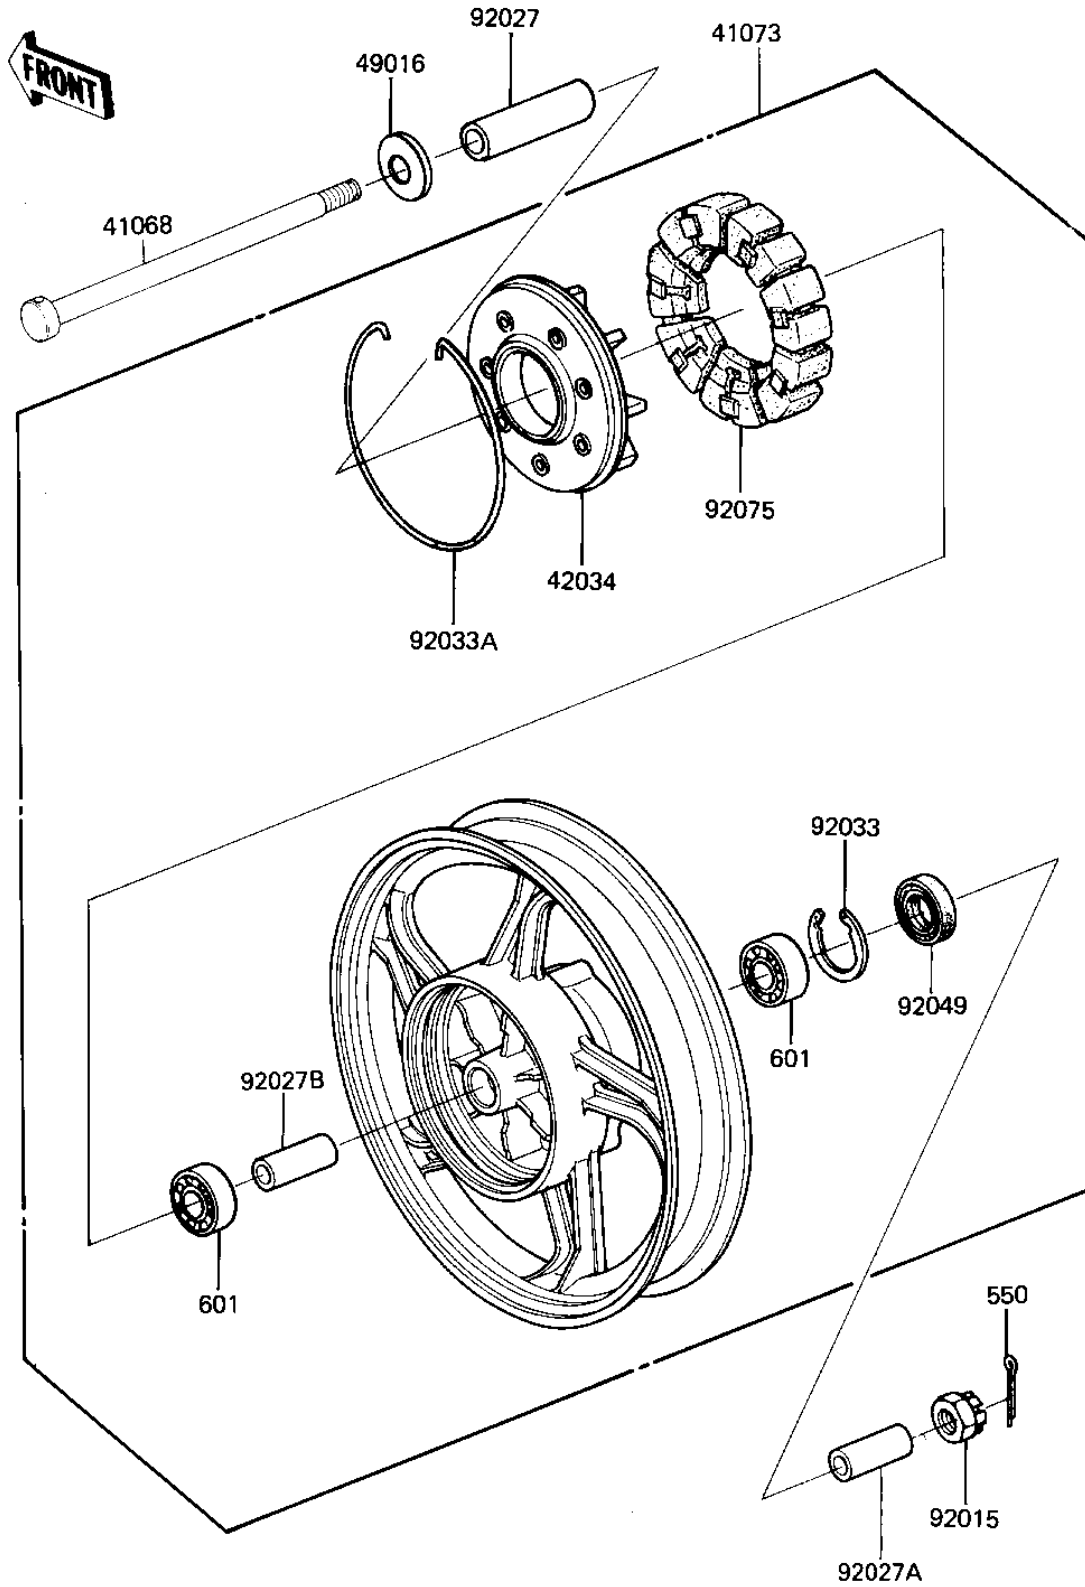

1984 700 LTD Shaft PARTS DIAGRAM

REAR WHEEL/HUB

F2240-0160

1984 700 LTD Shaft PARTS LIST

REAR WHEEL/HUB

ITEM NAME	PART NUMBER	QUANTITY
AXLE,RR (Ref # 41068)	41068-1086	1
WHEEL-ASSY,RR,M.GRAY (Ref # 41073)	41073-1225-J9	1
COUPLING,RR HUB (Ref # 42034)	42034-1029	1
COVER-SEAL (Ref # 49016)	49016-1038	1
NUT CASTLE,16MM (Ref # 92015)	92015-055	1
COLLAR,17.2X25X79 (Ref # 92027)	92027-1415	1
COLLAR,17X28X32 (Ref # 92027A)	92027-1569	1
COLLAR,17.2X25X60 (Ref # 92027B)	92027-1750	1
CIRCLIP,47M/M (Ref # 92033)	92033-1042	1
RING-SNAP,194MM (Ref # 92033A)	92033-1075	1
DAMPER,RR HUB SHOCK (Ref # 92049)	92075-1372	2
PIN-COTTER,4.0X35 (Ref # 550)	550D4035	1
UNAVAILABLE IN PRICE BOOK (Ref # 601)	601B63032	1