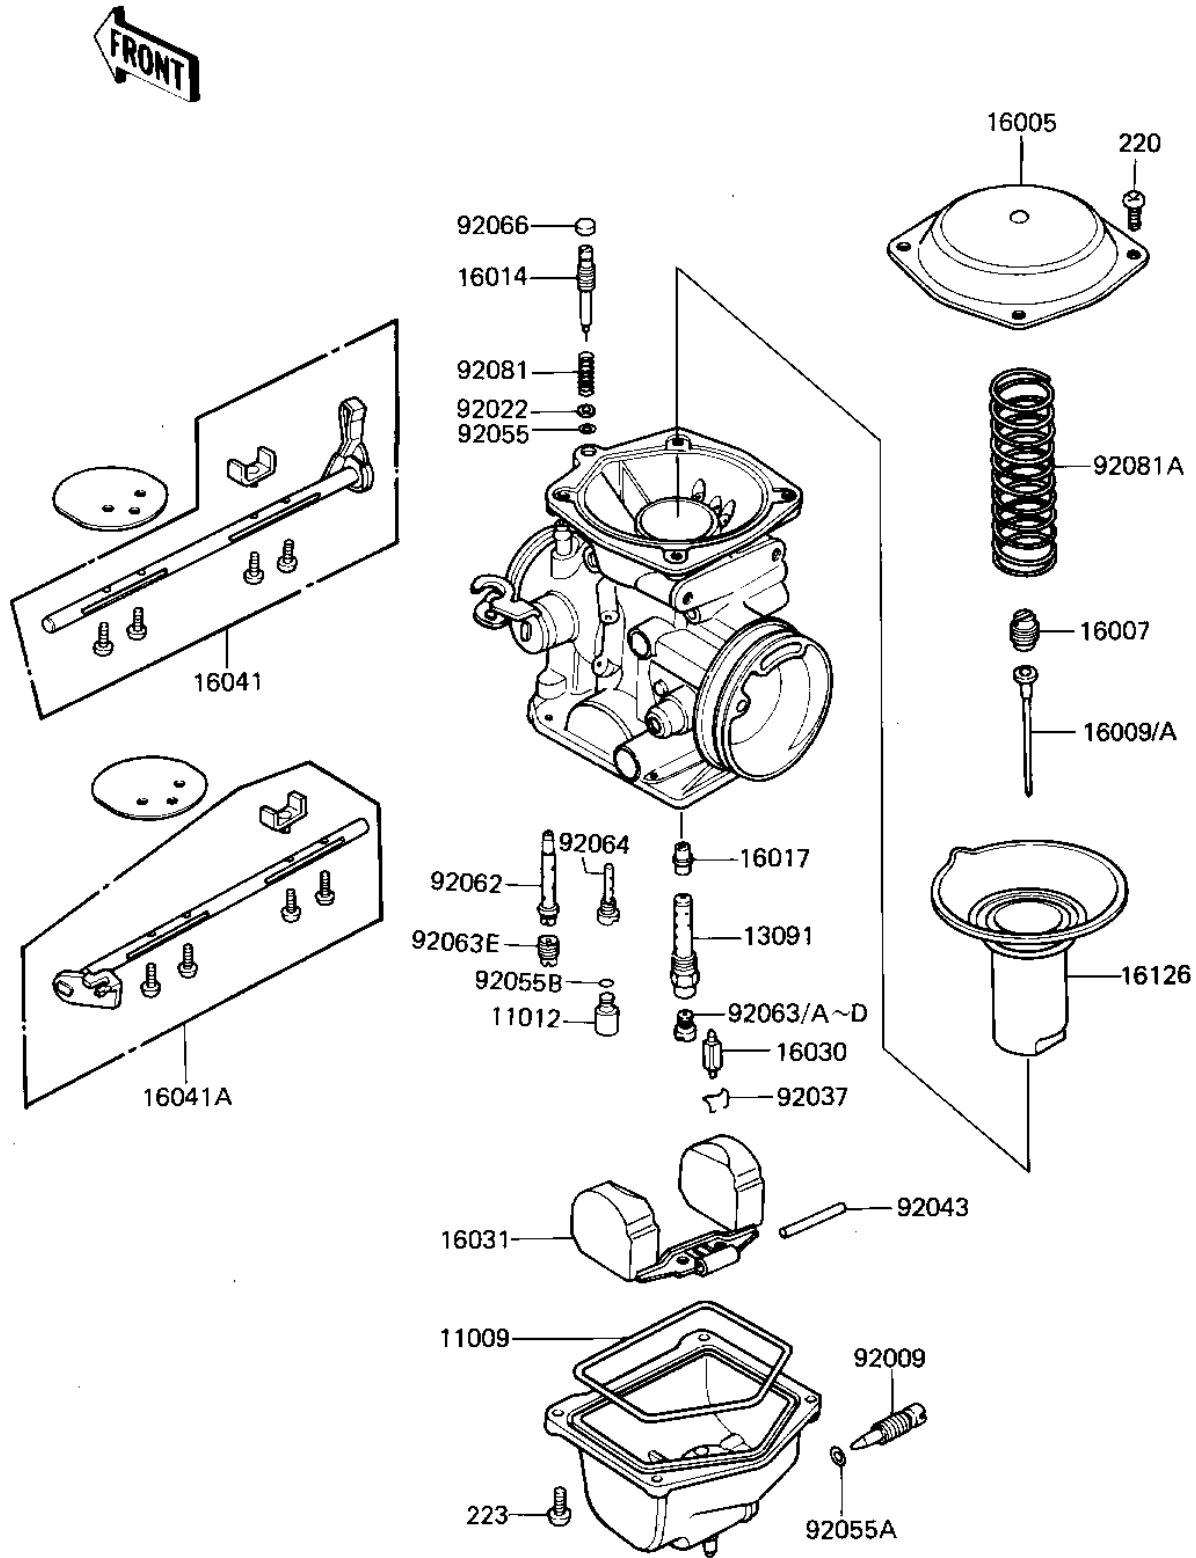

1984 700 LTD Shaft PARTS DIAGRAM

CARBURETOR PARTS

E1612-0094

1984 700 LTD Shaft PARTS LIST

CARBURETOR PARTS

ITEM NAME	PART NUMBER	QUANTITY
"O" RING,FLOAT BALL (Ref # 11009)	16019-024	1
CAP,POLYESTER (Ref # 11012)	11012-1128	1
HOLDER,NEEDLE JET (Ref # 13091)	13091-1331	1
TOP,MIXING CHAMBER (Ref # 16005)	16005-1012	1
SCREW,NEEDLE SET (Ref # 16007)	16007-1022	1
NEEDLE-JET,N10DE (Ref # 16009A)	16009-1249	1
SCREW,PILOT ADJUST (Ref # 16014)	16014-1011	1
NEEDLE JET (Ref # 16017)	16017-1059	1
FLOAT VALVE (Ref # 16030)	16030-1007	1
FLOAT (Ref # 16031)	16031-1023	1
SHAFT,CHOKE,L.H (Ref # 16041)	16041-1022	1
SHAFT,CHOKE (Ref # 16041A)	16041-1023	1
VALVE (Ref # 16126)	16126-1057	1
SCREW,DRAIN (Ref # 92009)	92009-1095	1
WASHER,PLAIN (Ref # 92022)	92022-1003	1
UNAVAILABLE IN PRICE BOOK (Ref # 92037)	92037-007	1
FLOAT PIN (Ref # 92043)	92043-1002	1
O RING,PILOT ADJ (Ref # 92055)	92055-1002	1
"O" RING,DRAIN SCREW (Ref # 92055A)	92055-1053	1
"O" RING (Ref # 92055B)	92055-1088	1
NOZZLE,MAIN (Ref # 92062)	92062-1021	1
MAIN JET,2ND,#95 (Ref # 92063)	92063-1001	1
MAIN JET,2ND,#90 (Ref # 92063A)	92063-1003	1
MAIN JET,#92,2ND (Ref # 92063B)	92063-1004	1
MAIN JET,#2ND,#98 (Ref # 92063C)	92063-1005	1
MAIN JET,2ND #88 (Ref # 92063D)	92063-1024	1
MAIN JET,PRI,#68 (Ref # 92063E)	92063-1050	1
PILOT JET,#35 (Ref # 92064)	92064-1001	1
PLUG,PILOT SCREW (Ref # 92066)	92066-1051	1

1984 700 LTD Shaft PARTS LIST

CARBURETOR PARTS

ITEM NAME	PART NUMBER	QUANTITY
SPRING,PIROT ADJ SCRW (Ref # 92081)	92081-1002	1
SPRING,VACUUM VALVE (Ref # 92081A)	92081-1479	1
SCREW PAN HEAD 4X8 (Ref # 220)	220B0408	1
SCREW-PAN-WS-CROS (Ref # 223)	223C0412	1