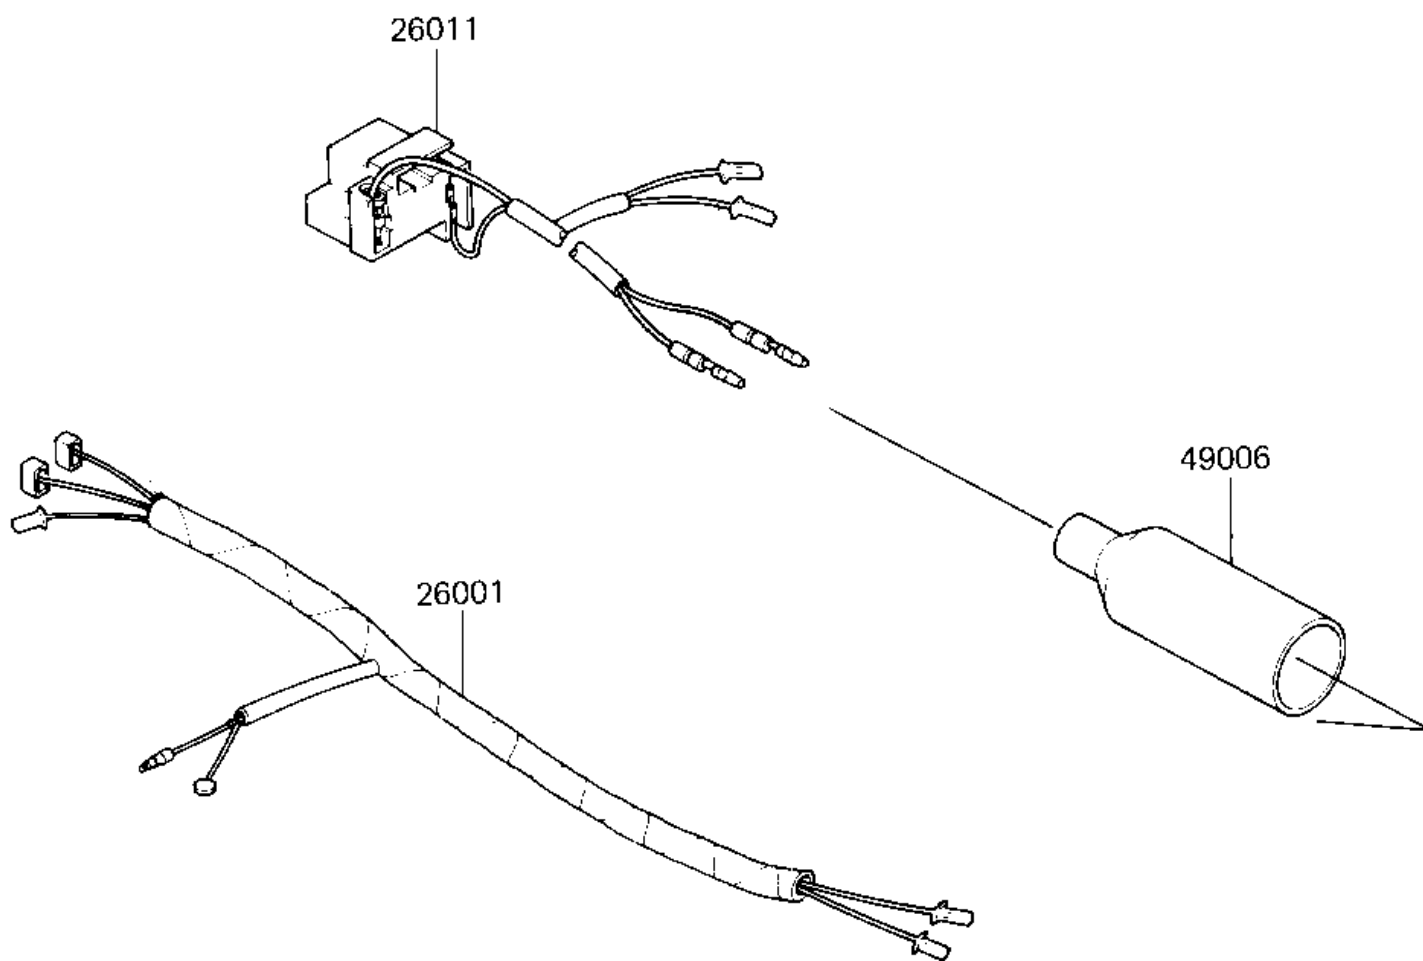

1985 Tecate® PARTS DIAGRAM

CHASSIS ELECTRICAL EQUIPMENT ('85 A2)

F2760-0327

1985 Tecate® PARTS LIST

CHASSIS ELECTRICAL EQUIPMENT ('85 A2)

ITEM NAME	PART NUMBER	QUANTITY
HARNESS,MAIN (Ref # 26001)	26001-1697	1
WIRE-LEAD,HEAD LAMP (Ref # 26011)	26011-4011	1
BOOT,HARNESS (Ref # 49006)	49006-4007	1