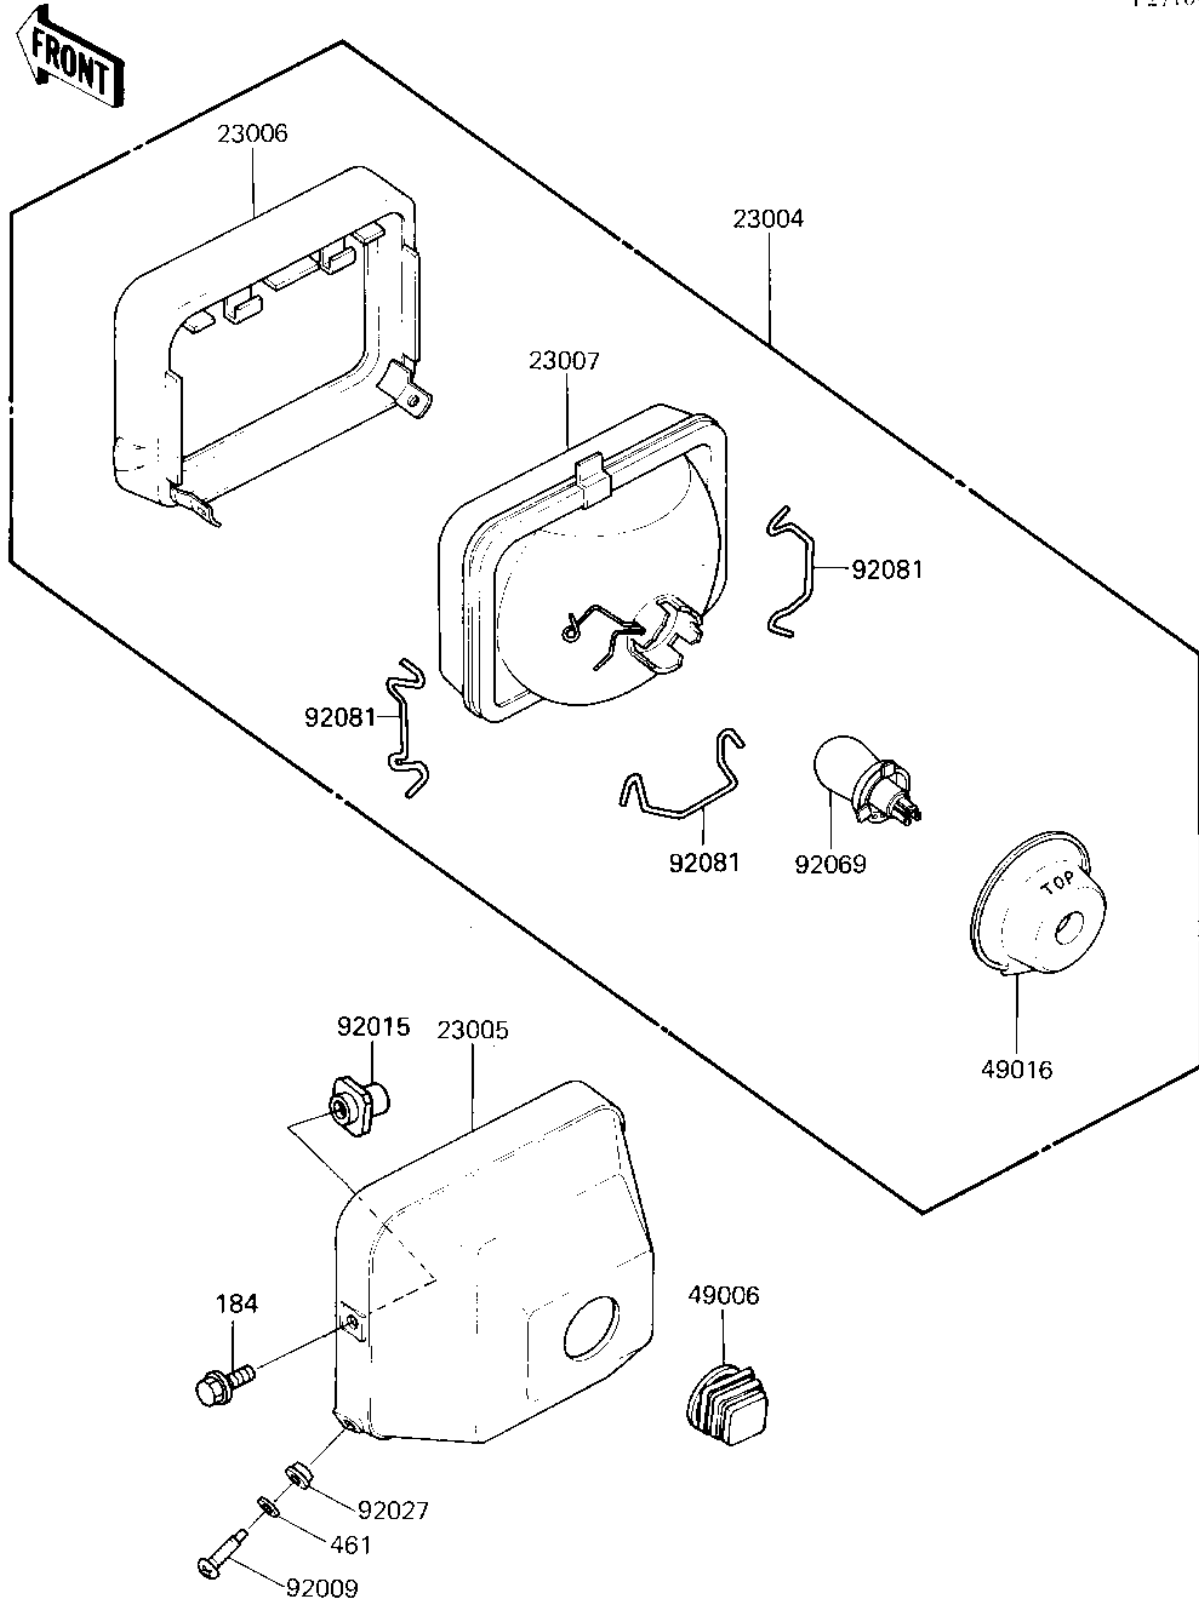

1985 Tecate® PARTS DIAGRAM

HEADLIGHT ('85 A2)

F2710-0204

1985 Tecate® PARTS LIST

HEADLIGHT ('85 A2)

ITEM NAME	PART NUMBER	QUANTITY
LAMP-HEAD (Ref # 23004)	23004-1184	1
BODY-COMP-HEAD LAMP,B (Ref # 23005)	23005-4007	1
RIM-LAMP (Ref # 23006)	23006-1012	1
LENS-COMP,HEAD LAMP (Ref # 23007)	23007-1124	1
BOOT,HEAD LAMP BODY (Ref # 49006)	49006-1172	1
COVER-SEAL,HEAD LAMP (Ref # 49016)	49016-1046	1
SCREW,5X16 (Ref # 92009)	92009-1693	1
NUT,INSERT,8MM (Ref # 92015)	92015-4023	1
COLLAR,HEAD LAMP,BLAC (Ref # 92027)	92027-1503	1
BULB,HEAD LAMP (Ref # 92069)	92069-4005	1
SPRING,HEAD LAMP (Ref # 92081)	92081-1840	1
BOLT-UPSET-WP-SMALL (Ref # 184)	184B0814	1
WASHER-SPRING,5MM,BLA (Ref # 461)	461K0500	1