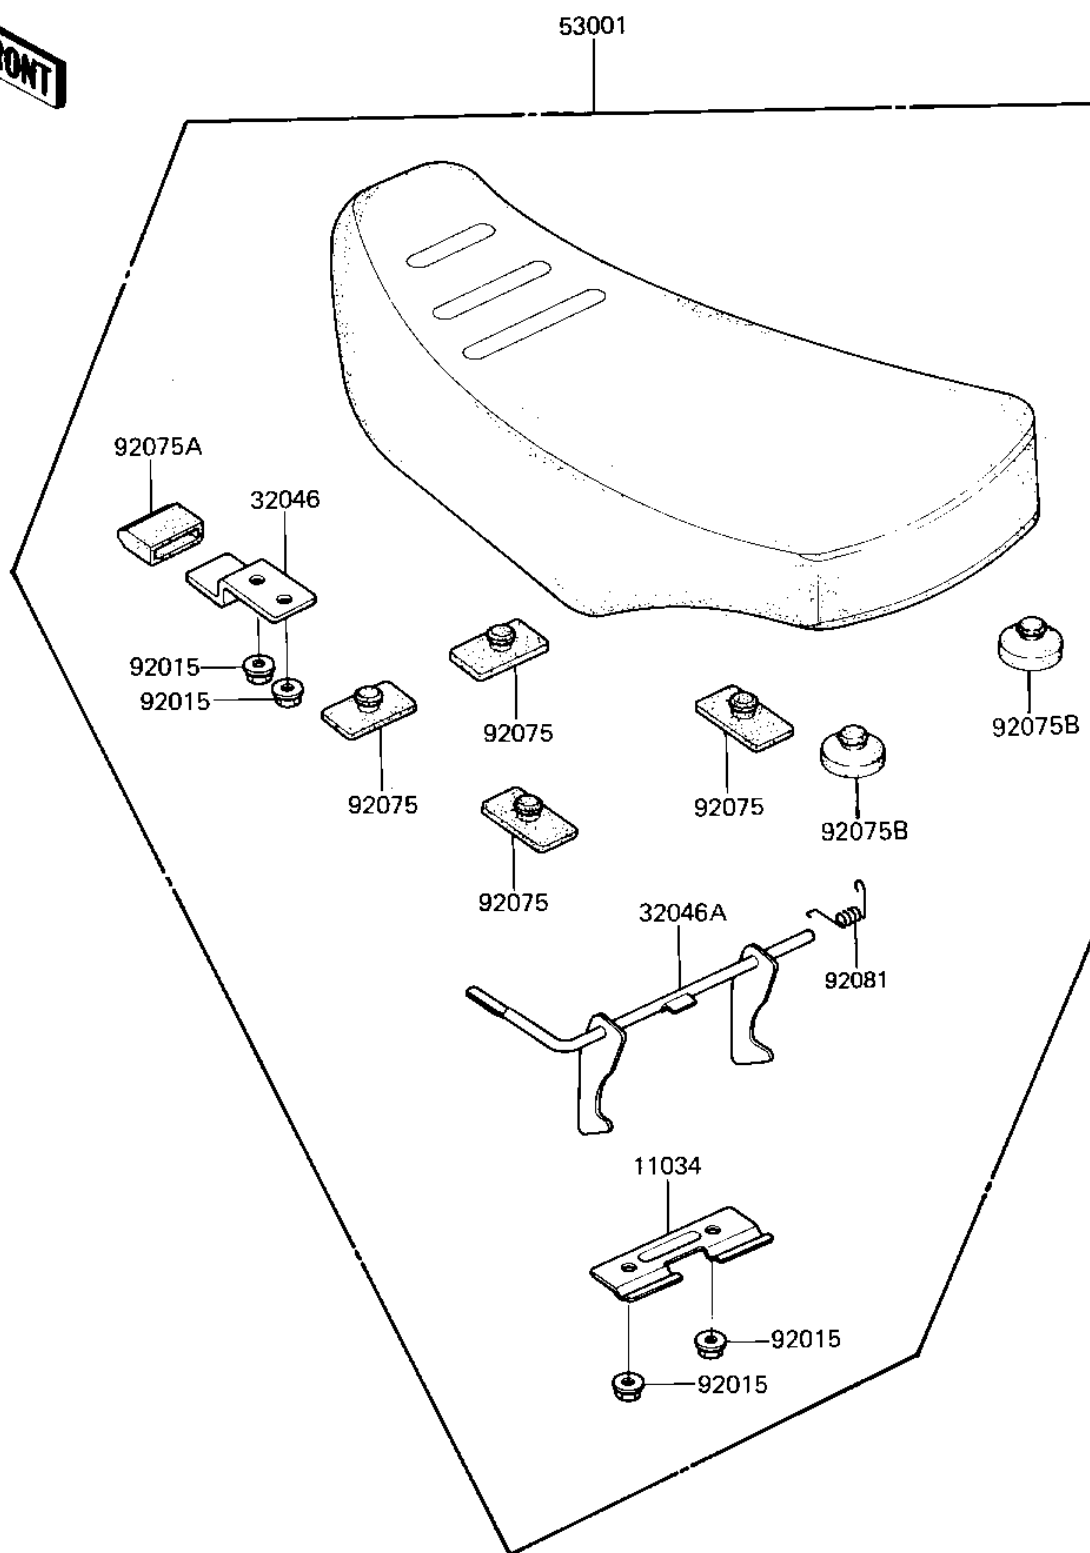

1985 Tecate® PARTS DIAGRAM

SEAT ('85 A2)

FIG. 19 02000

1985 Tecate® PARTS LIST

SEAT ('85 A2)

| ITEM NAME | PART NUMBER | QUANTITY |
|-----------------------------------|-------------|----------|
| BRACKET,SEAT (Ref # 11034) | 11034-4048 | 1 |
| BRACKET-SEAT (Ref # 32046) | 32046-1225 | 1 |
| BRACKET,SEAT (Ref # 32046A) | 32046-4021 | 1 |
| SEAT-ASSY,DUAL (Ref # 53001) | 53001-1395 | 1 |
| NUT-6MM (Ref # 92015) | 92015-1078 | 1 |
| DAMPER RUBBER,SEAT (Ref # 92075) | 92075-1054 | 1 |
| DAMPER RUBBER,SEAT (Ref # 92075A) | 92075-219 | 1 |
| DAMPER RUBBER (Ref # 92075B) | 92075-281 | 1 |
| SPRING (Ref # 92081) | 92081-4017 | 1 |