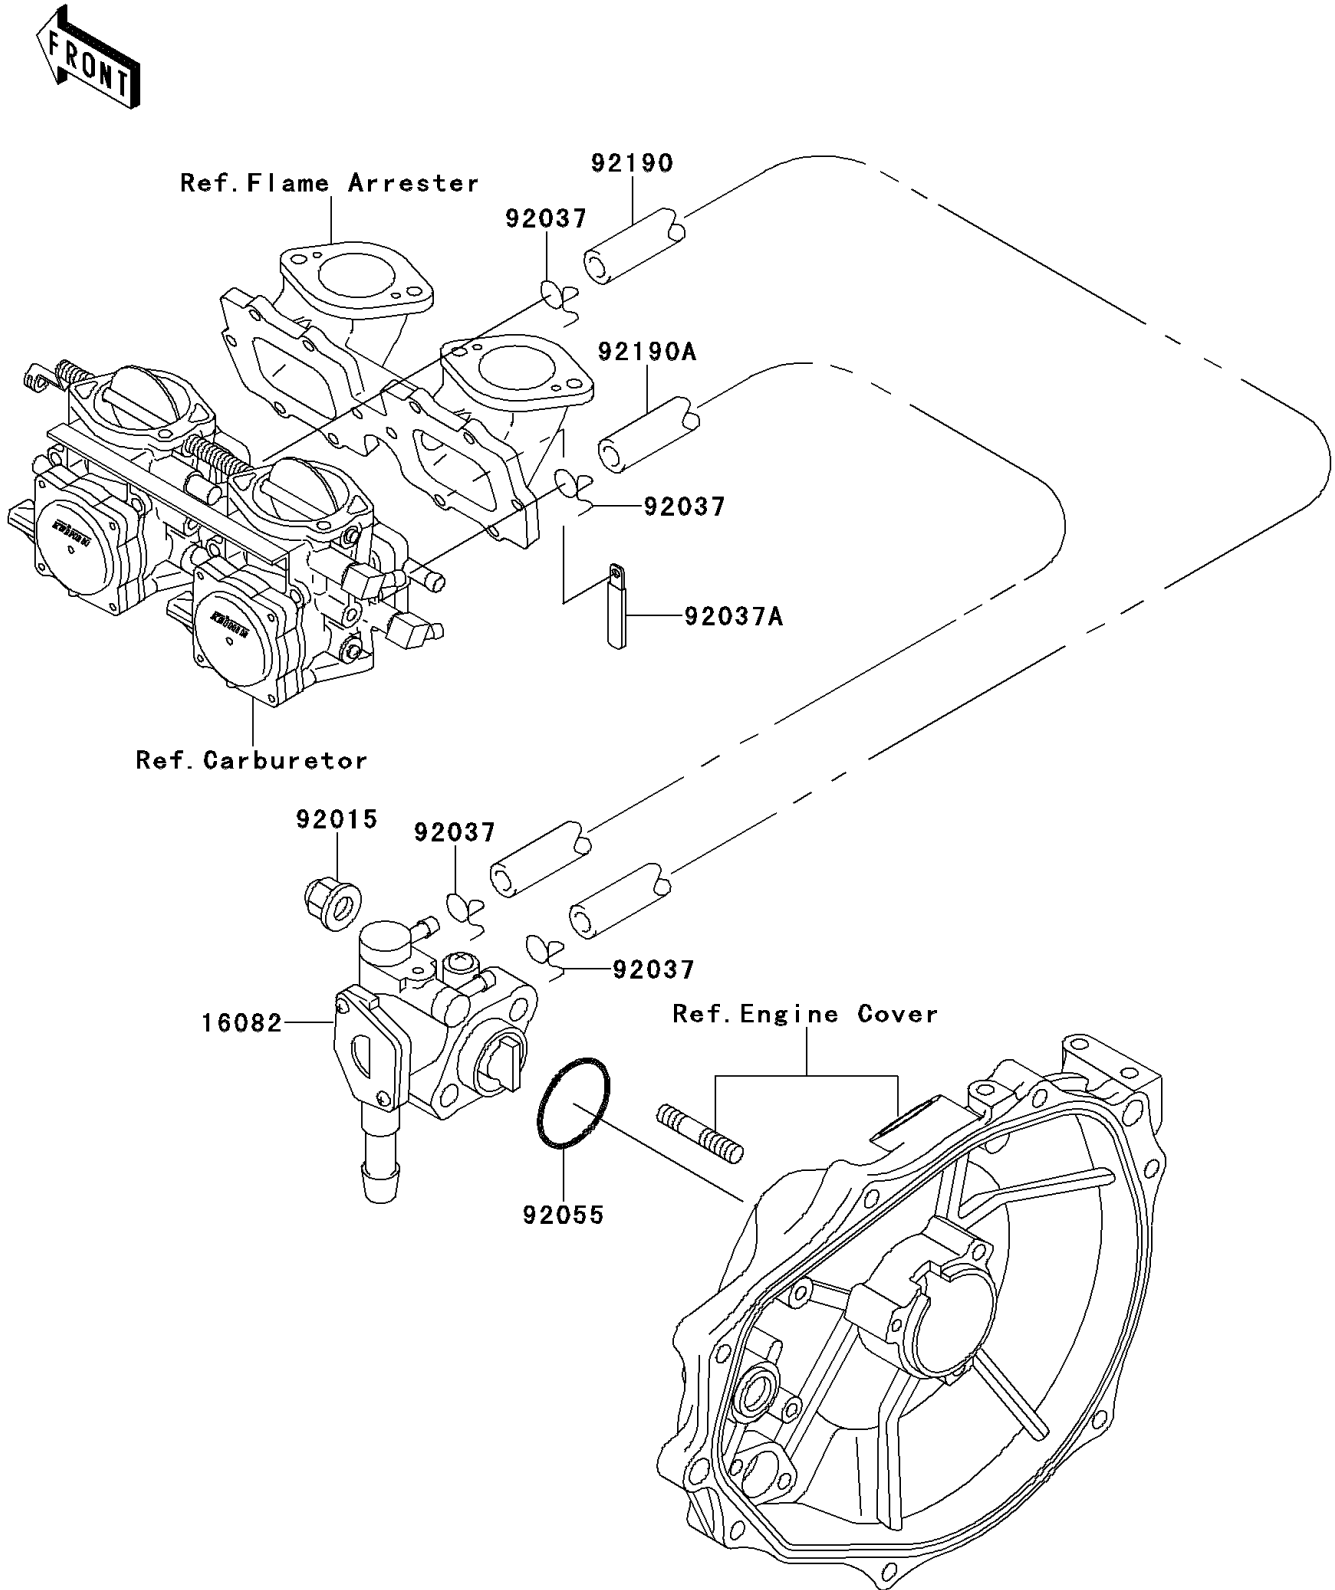

1996 JET SKI® Super Sport Xi PARTS DIAGRAM

Oil Pump

E1710

1996 JET SKI® Super Sport Xi PARTS LIST

Oil Pump

| ITEM NAME | PART NUMBER | QUANTITY |
|-----------------------------------|-------------|----------|
| PUMP-ASSY-OIL (Ref # 16082) | 16082-3713 | 1 |
| NUT,CAP,6MM (Ref # 92015) | 92015-1385 | 1 |
| CLAMP (Ref # 92037) | 92037-3722 | 1 |
| CLAMP,L=100 (Ref # 92037A) | 92037-3736 | 1 |
| RING-O,19.5X1.5 (Ref # 92055) | 92055-055 | 1 |
| TUBE,3X6X420 (Ref # 92190) | 92190-3945 | 1 |
| TUBE,RR,CARBURETOR (Ref # 92190A) | 92190-3967 | 1 |