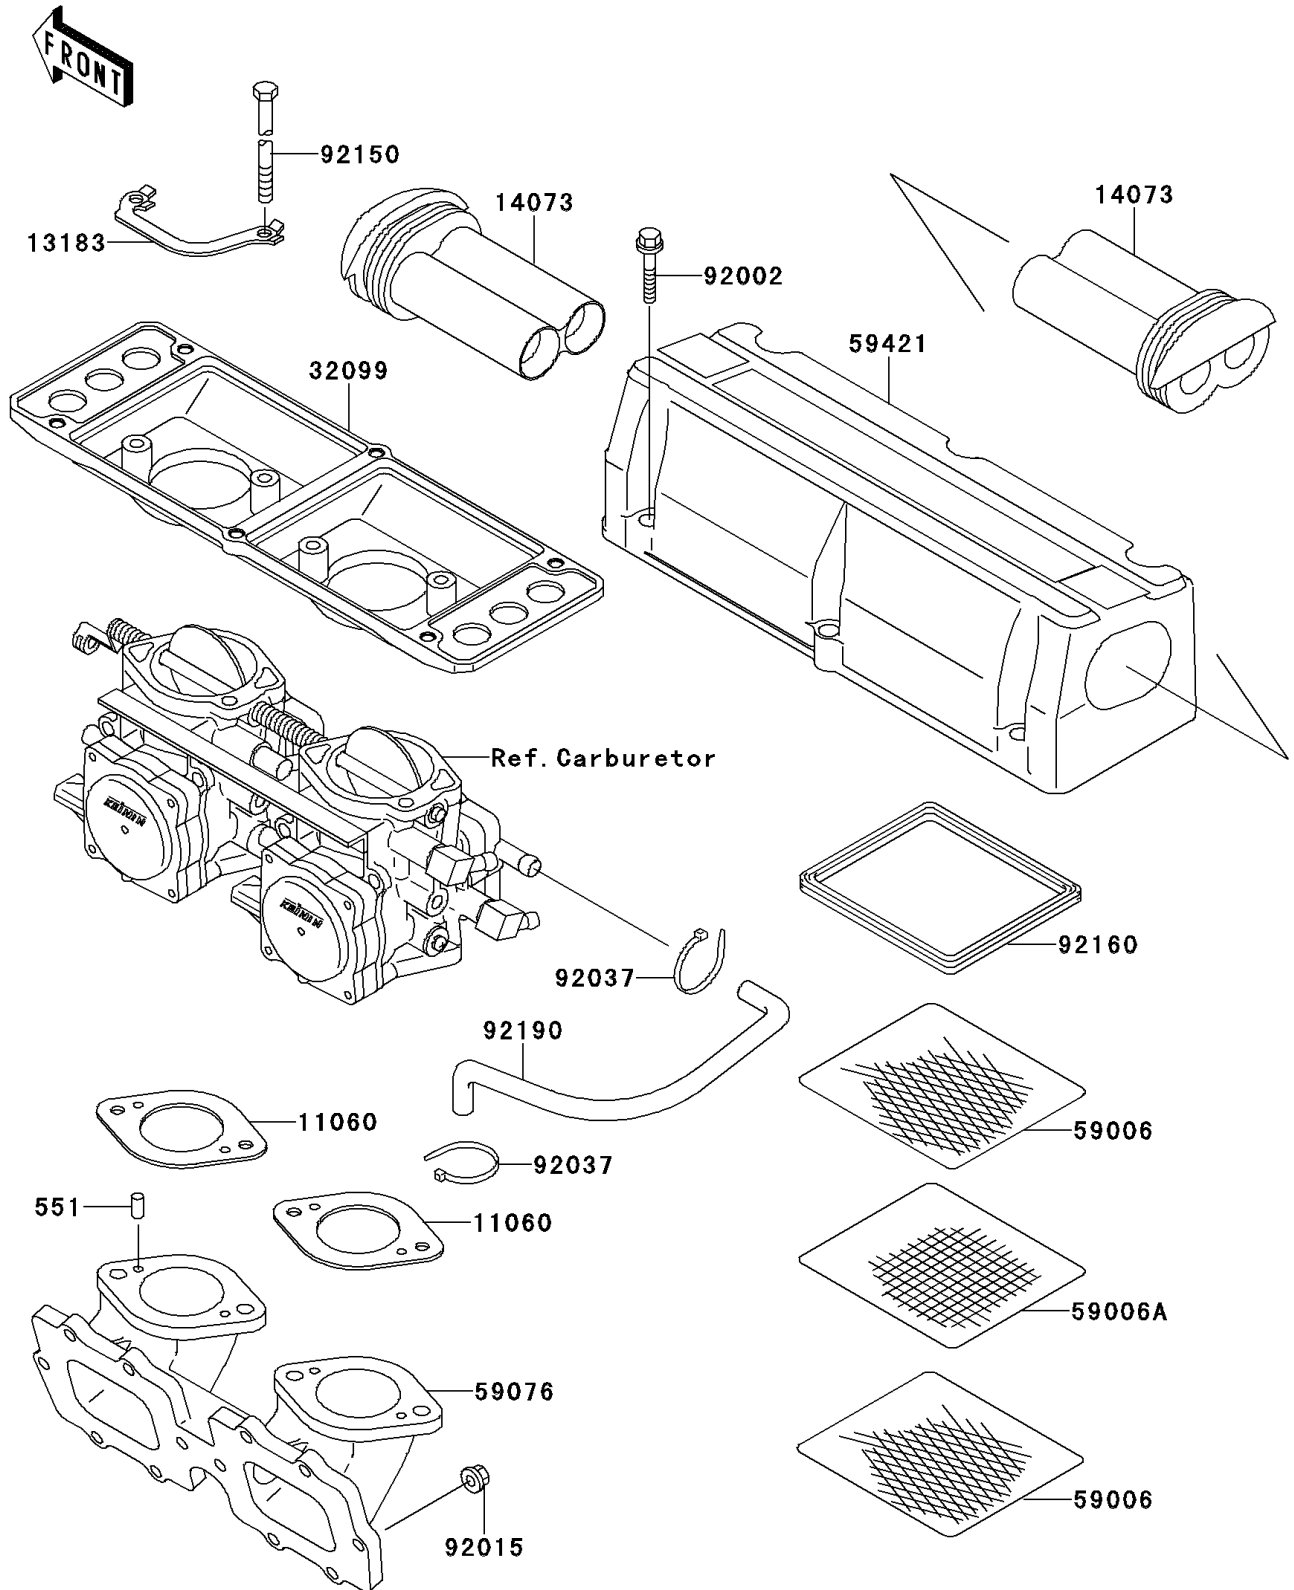

1996 JET SKI® Super Sport Xi PARTS DIAGRAM

Flame Arrester

E1614

1996 JET SKI® Super Sport Xi PARTS LIST

Flame Arrester

ITEM NAME	PART NUMBER	QUANTITY
PIN-DOWEL (Ref # 551)	551R0408	1
GASKET (Ref # 11060)	11060-3758	1
PLATE (Ref # 13183)	13183-3726	1
DUCT (Ref # 14073)	14073-3745	1
CASE (Ref # 32099)	32099-3770	1
ARRESTER-FLAME (Ref # 59006)	59006-3707	1
ARRESTER-FLAME (Ref # 59006A)	59006-3708	1
MANIFOLD-INTAKE (Ref # 59076)	59076-3721	1
COVER-INTAKE (Ref # 59421)	59421-3719	1
BOLT,6X30 (Ref # 92002)	92002-3726	1
NUT,6MM (Ref # 92015)	92015-3767	1
CLAMP (Ref # 92037)	92037-1173	1
BOLT,6X125 (Ref # 92150)	92150-3784	1
DAMPER (Ref # 92160)	92160-3704	1
TUBE (Ref # 92190)	92190-3965	1