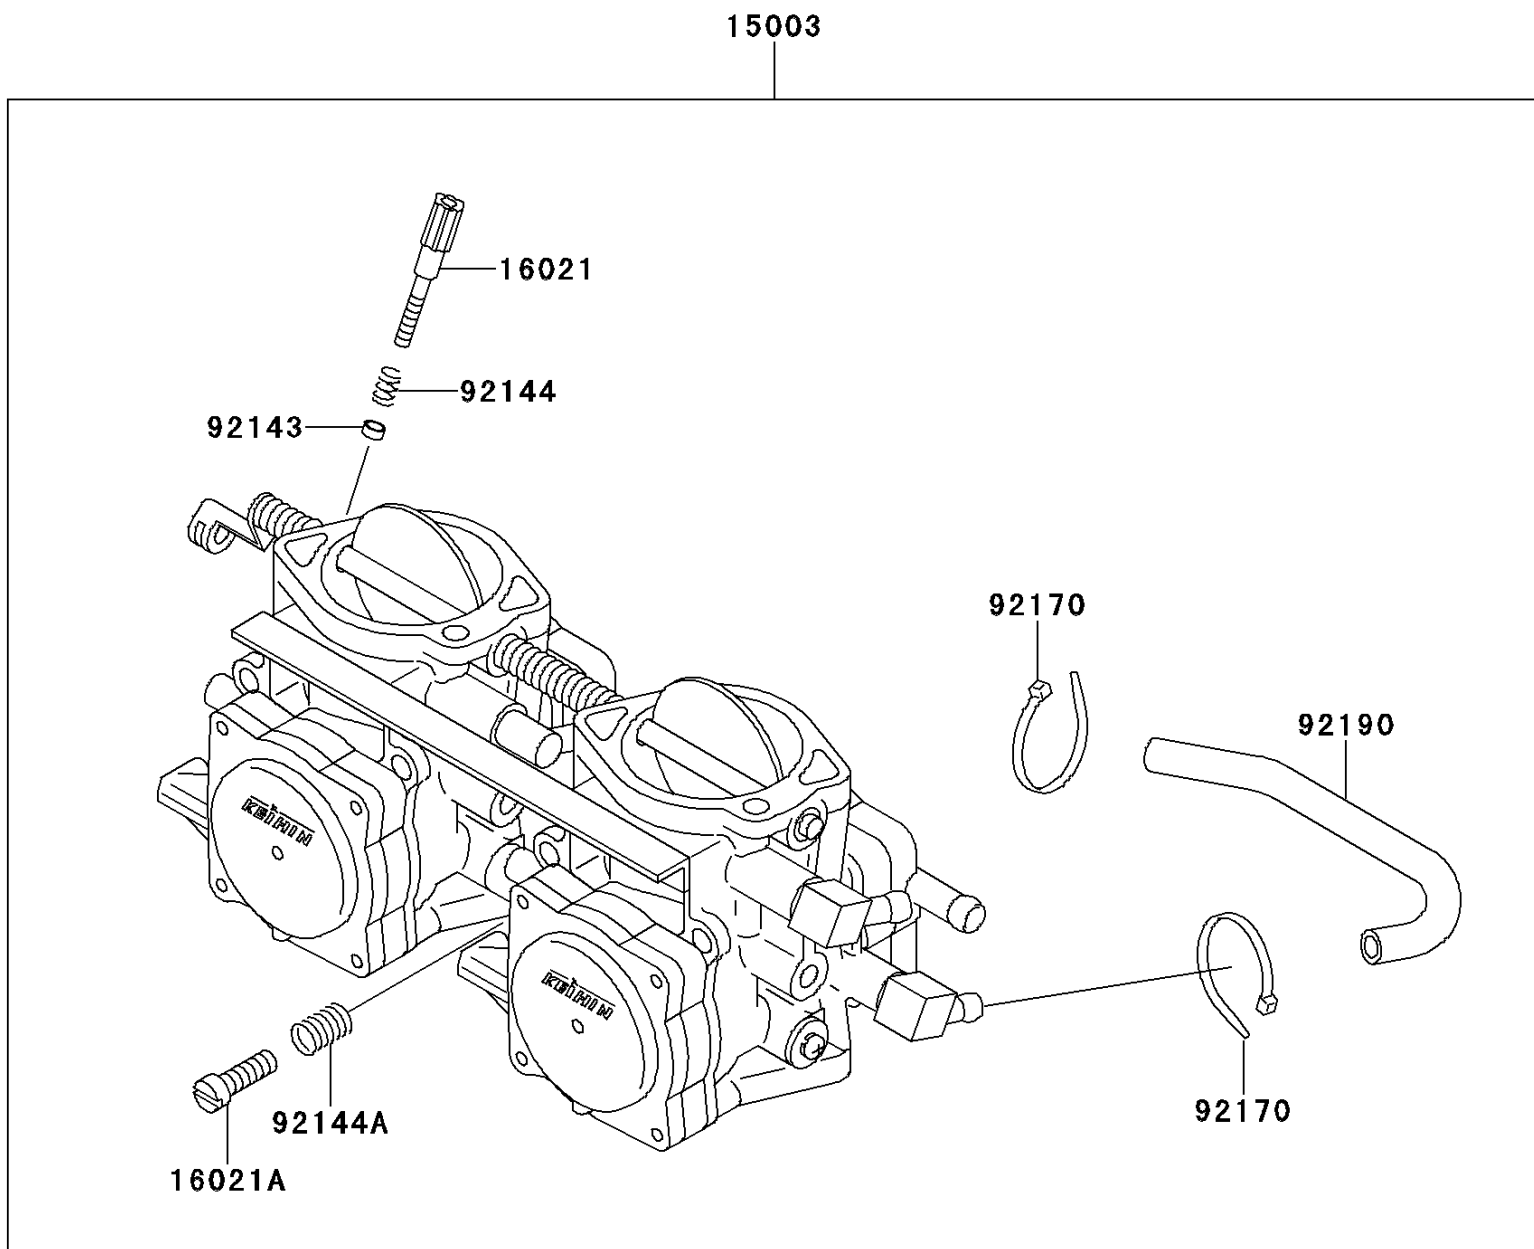

## 1996 JET SKI® Super Sport Xi PARTS DIAGRAM

Carburetor

E1611

## 1996 JET SKI® Super Sport Xi PARTS LIST

Carburetor

ITEM NAME	PART NUMBER	QUANTITY
CARBURETOR-ASSY (Ref # 15003)	15003-3708	1
SCREW-THROTTLE STOP (Ref # 16021)	16021-3702	1
SCREW-THROTTLE STOP (Ref # 16021A)	16021-3704	1
COLLAR,THROTTLE STOP SCREW (Ref # 92143)	92143-3709	1
SPRING,THROTTLE STOP SCREW (Ref # 92144)	92144-3706	1
SPRING,THROTTLE STOP SCREW (Ref # 92144A)	92144-3745	1
CLAMP,TUBE (Ref # 92170)	92170-3740	1
TUBE,5.3X10.5X180 (Ref # 92190)	92190-3910	1