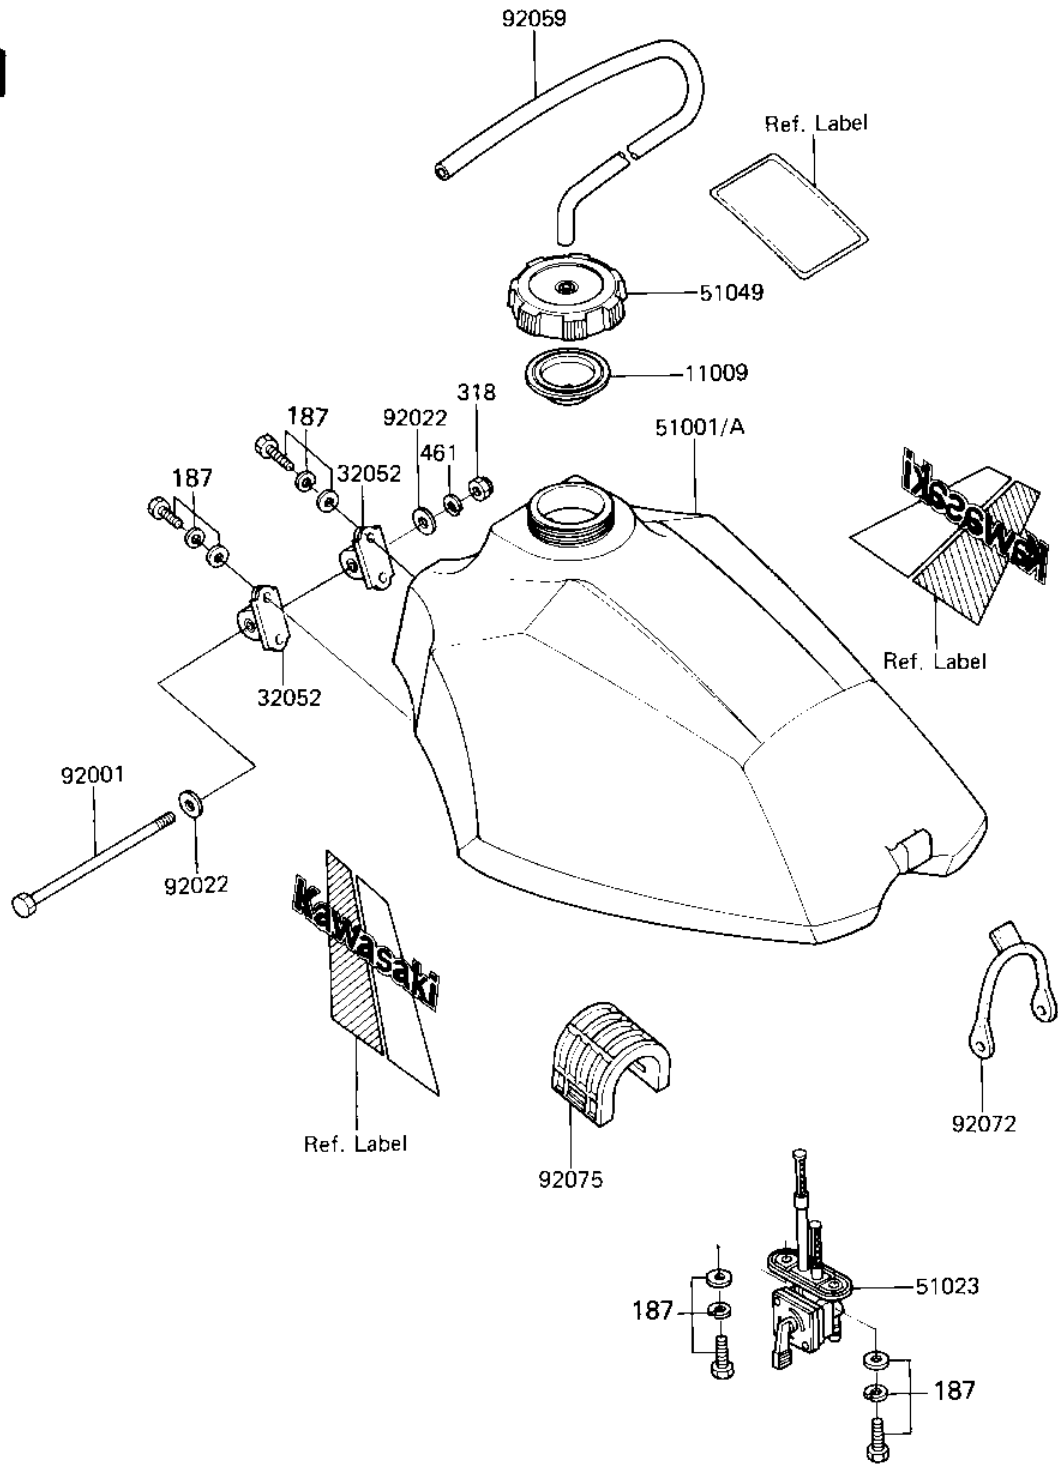

1984 Tecate® PARTS DIAGRAM

FUEL TANK ('84 A1)

F2410-0247

1984 Tecate® PARTS LIST

FUEL TANK ('84 A1)

ITEM NAME	PART NUMBER	QUANTITY
GASKET,FUEL TANK CAP (Ref # 11009)	11009-4001	1
BRACKET-TANK (Ref # 32052)	32052-4011	1
TANK-FUEL,L.GREEN (Ref # 51001)	51001-4007-6W	1
TANK-FUEL,W.F.RED (Ref # 51001A)	51001-4007-8S	1
TAP-ASSY (Ref # 51023)	51023-1045	1
CAP-TANK,FUEL (Ref # 51049)	51049-1060	1
BOLT,8X186 (Ref # 92001)	92001-4031	1
WASHER,8.5X20X1.6 (Ref # 92022)	92022-1561	1
TUBE,5X7X500 (Ref # 92059)	92059-4001	1
BAND,FUEL TANK (Ref # 92072)	92072-042	1
DAMPER,FUEL TANK (Ref # 92075)	92075-4036	1
BOLT-UPSET-WSP (Ref # 187)	187B0616	1
NUT 8MM (Ref # 318)	318B0800	1
WASHER SPRING 8MM (Ref # 461)	461F0800	1