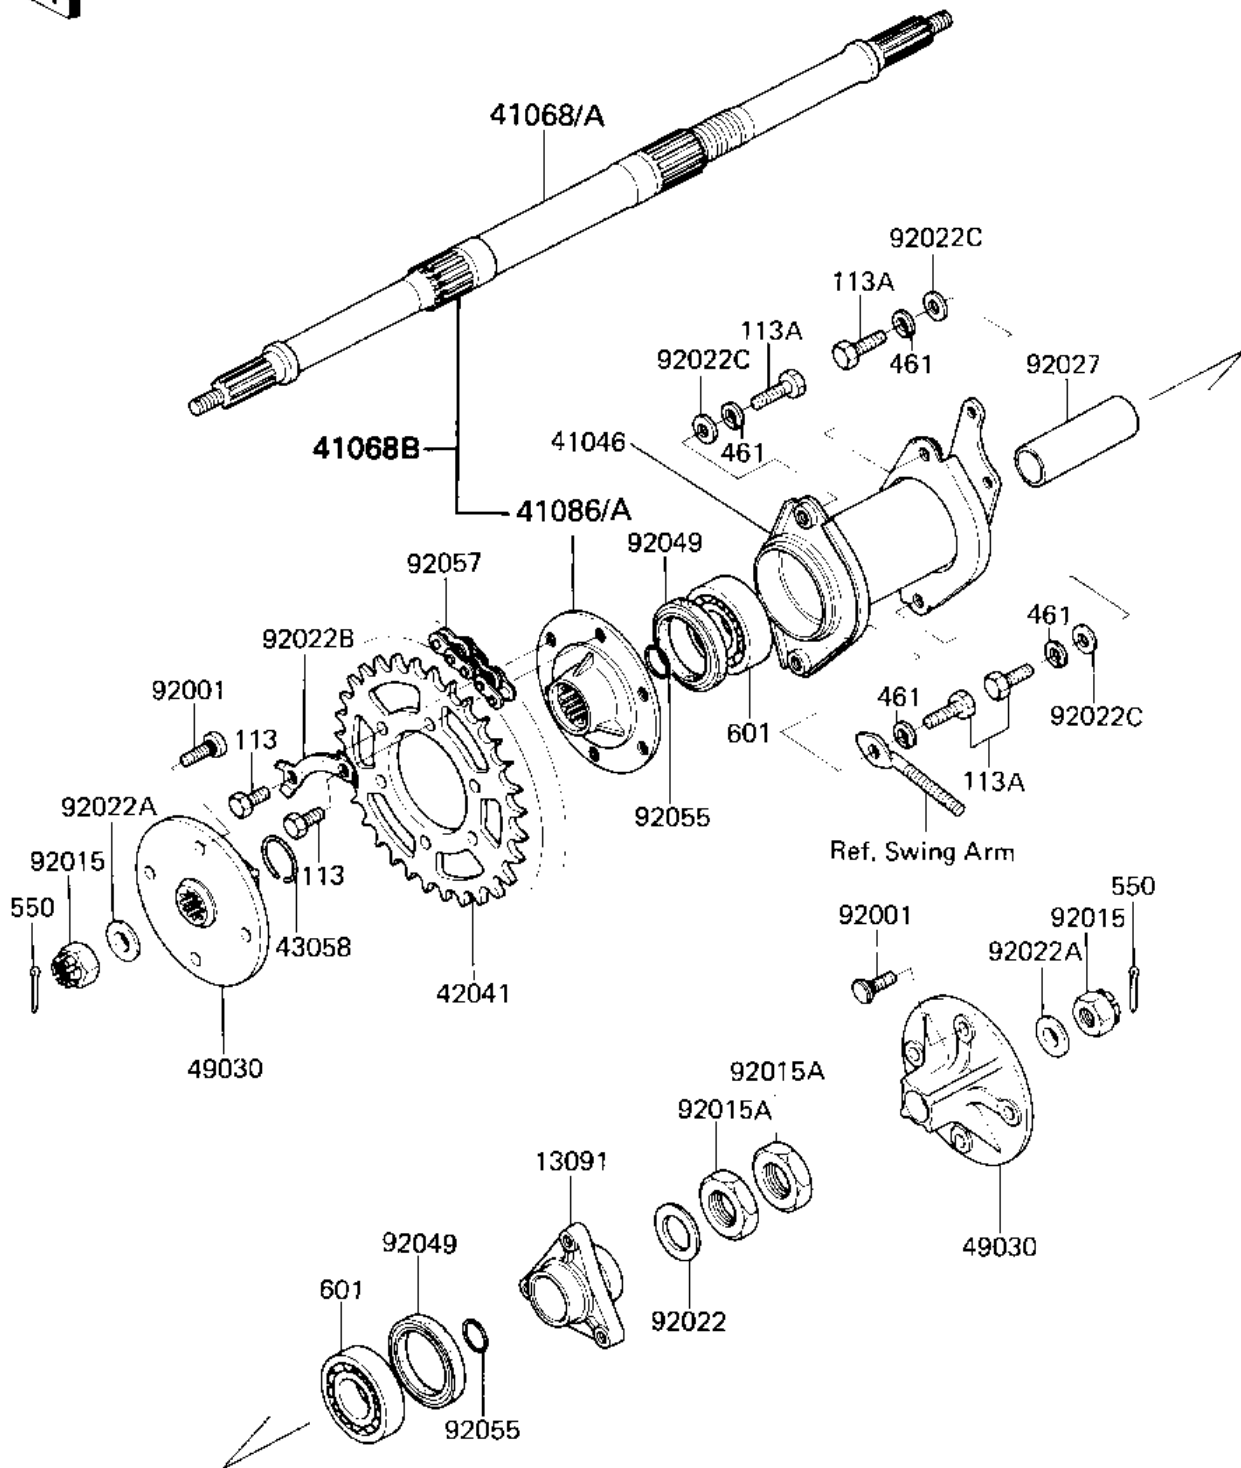

1984 Tecate® PARTS DIAGRAM

REAR HUB/AXLE/CHAIN ('84 A1)

I 2240-0145

1984 Tecate® PARTS LIST

REAR HUB/AXLE/CHAIN ('84 A1)

ITEM NAME	PART NUMBER	QUANTITY
HOLDER,DISC PLATE (Ref # 13091)	13091-1358	1
HOUSING (Ref # 41046)	41046-4010-8T	1
AXLE,REAR HUB,L=866 (Ref # 41068)	41068-1174	1
AXLE,REAR HUB (Ref # 41068A)	41068-5001	2
FLANGE,REAR SPROCKET (Ref # 41086)	41086-1056	2
SPROCKET-HUB,42T (Ref # 42041)	42041-1130	1
RING (Ref # 43058)	43058-4002	1
RR-HUB (Ref # 49030)	49030-4013	1
BOLT,LUG (Ref # 92001)	92001-4006	1
NUT CASTLE,18MM (Ref # 92015)	42045-018	1
NUT,LOCK,32MM (Ref # 92015A)	92015-1493	1
WASHER,32.5X43X2.3 (Ref # 92022)	92022-1225	1
WASHER,18.3X34X4.5 (Ref # 92022A)	92022-1658	2
WASHER,12.5X28X4.5 (Ref # 92022C)	92022-4037	1
COLLAR (Ref # 92027)	92027-4025	1
SEAL-OIL,REAR HUB (Ref # 92049)	92049-4001	1
RING-0,33X1.6 (Ref # 92055)	92055-4002	1
DR CHAIN EK520SH-0 82 (Ref # 92057)	92057-4012	1
BOLT,HEX HEAD,10X16 (Ref # 113)	113G1016	1
BOLT-SMALL-FINE,12X30 (Ref # 113A)	113P1230	1
WASHER SPRING 12MM (Ref # 461)	461F1200	1
PIN-COTTER,4.0X35 (Ref # 550)	550D4035	1
BEARING-BALL,#6007 (Ref # 601)	601A6007	1