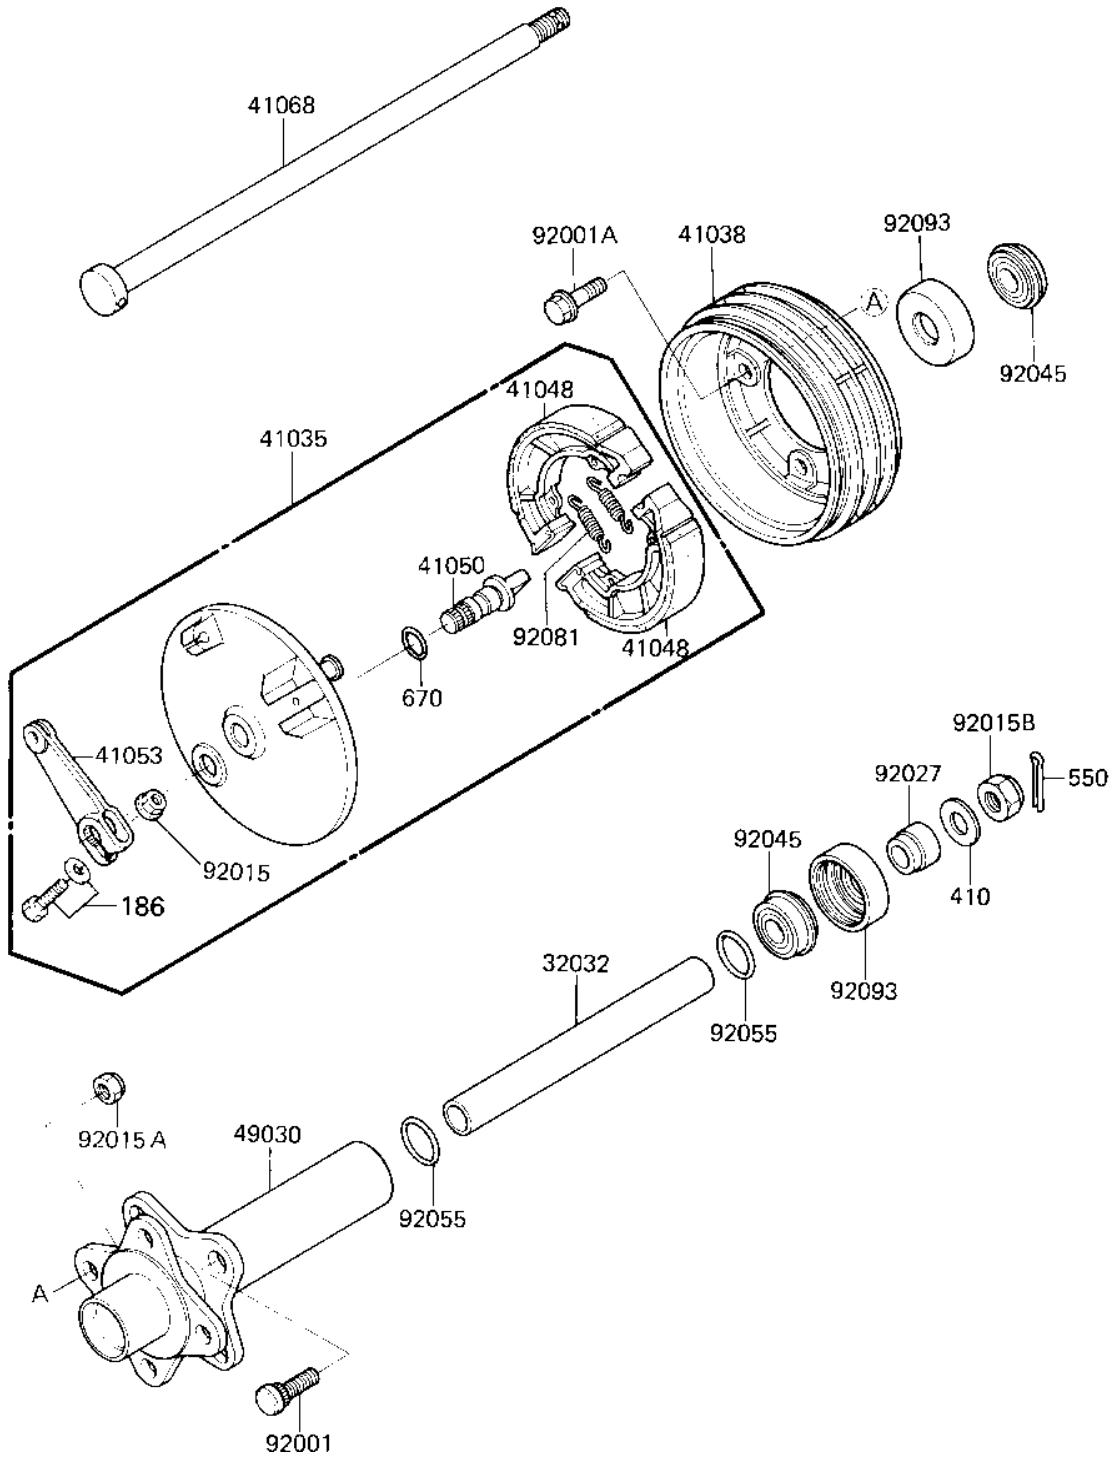

## 1984 Tecate® PARTS DIAGRAM

FRONT HUB/BRAKE ('84 A1)

F2230-0102

## 1984 Tecate® PARTS LIST

FRONT HUB/BRAKE ('84 A1)

ITEM NAME	PART NUMBER	QUANTITY
COLLAR (Ref # 32032)	32032-4118	1
PANEL-ASSY-BRAKE,FR (Ref # 41035)	41035-4011	1
DRUM,FR (Ref # 41038)	41038-4016	1
SHOE-BRAKE (Ref # 41048)	41048-1068	1
CAM SHAFT,BRAKE (Ref # 41050)	41050-1002	1
LEVER-BRAKE CAM (Ref # 41053)	41053-4003	1
AXLE,17X405 (Ref # 41068)	41068-4019	1
HUB,FRONT (Ref # 49030)	49030-4010	1
BOLT,LUG (Ref # 92001)	92001-4006	1
BOLT,FLANGED,10X22 (Ref # 92001A)	92001-4034	1
NUT-6MM (Ref # 92015)	92015-1078	1
NUT,10MM (Ref # 92015A)	92015-1429	1
NUT-SELF LOCKING (Ref # 92015B)	92019-012	1
COLLAR,FRONT AXLE,L=2 (Ref # 92027)	92027-4032	1
BEARING-BALL,#6203 ZN (Ref # 92045)	92045-4006	1
RING-O (Ref # 92055)	92055-4001	1
SPRING-BRAKE SHOE (Ref # 92081)	42020-004	1
SEAL (Ref # 92093)	92093-4007	1
BOLT-UPSET-WP (Ref # 186)	186G0635	1
WASHER PLAIN 16MM (Ref # 410)	410B1600	1
PIN,COTTER (Ref # 550)	550D3230	1
"O" RING,15MM (Ref # 670)	670B2015	1