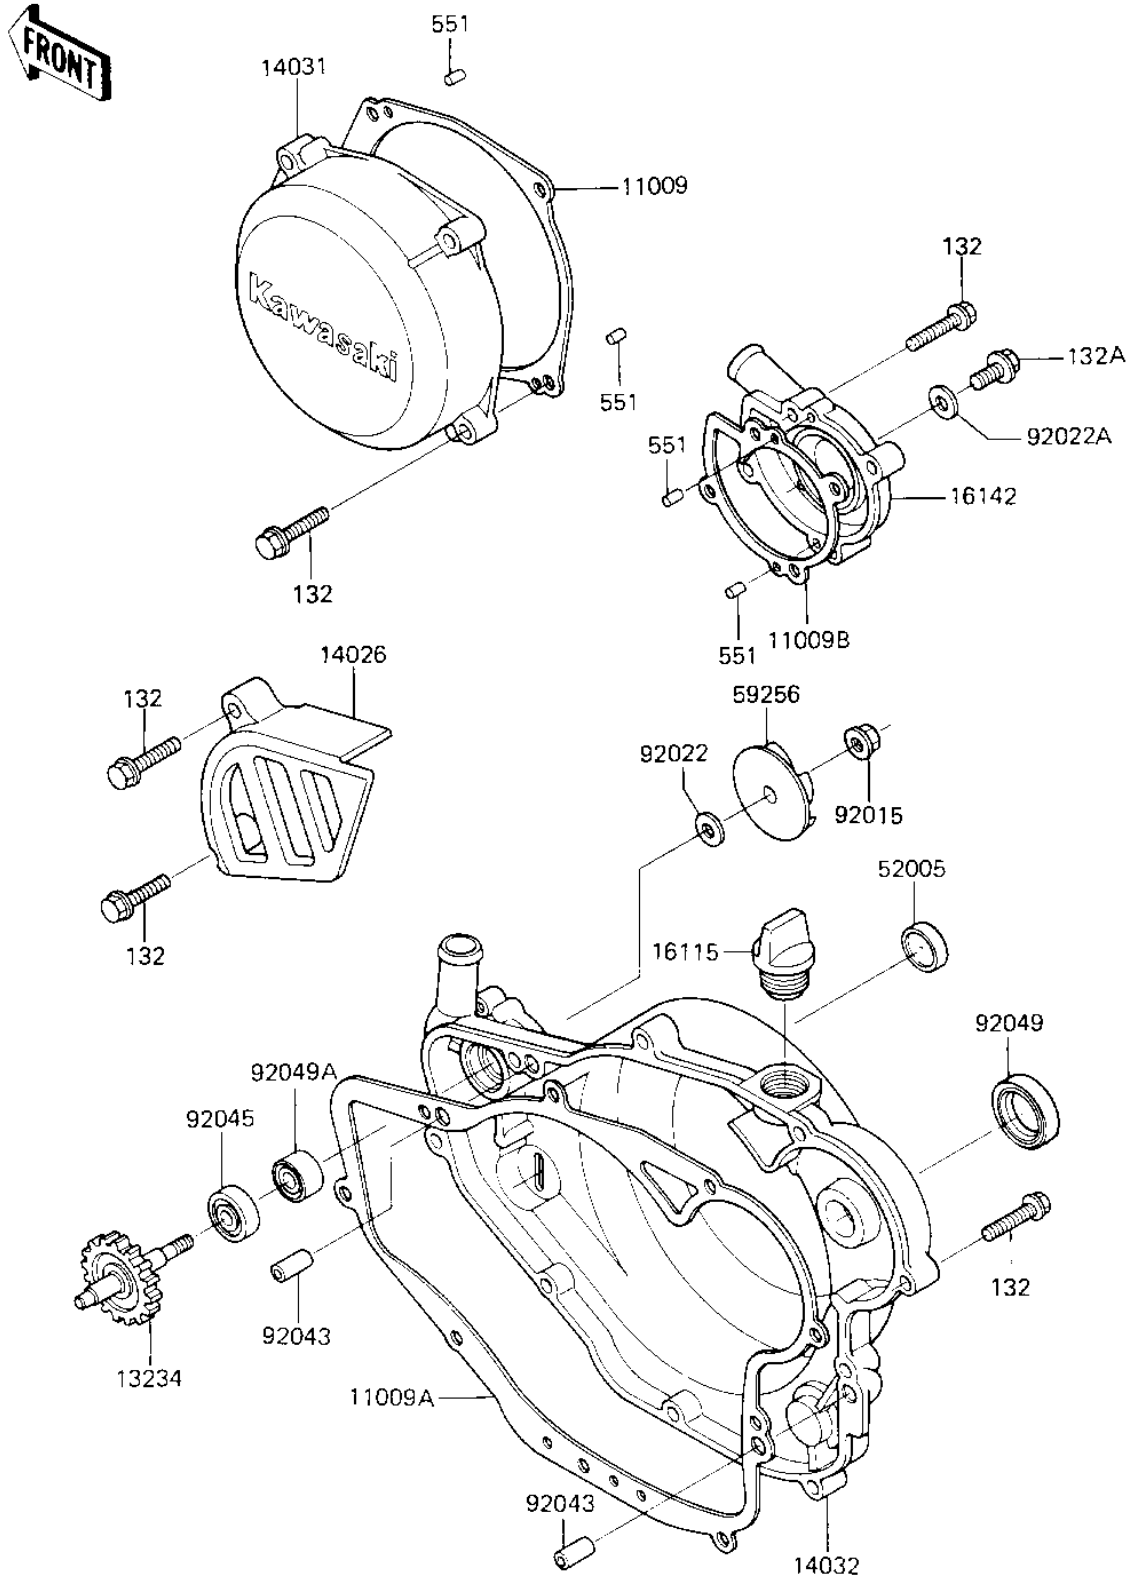

1984 Tecate® PARTS DIAGRAM

ENGINE COVERS/WATER PUMP ('84 A1)

1981-0147

1984 Tecate® PARTS LIST

ENGINE COVERS/WATER PUMP ('84 A1)

ITEM NAME	PART NUMBER	QUANTITY
GASKET,GENERATOR COVE (Ref # 11009)	11009-1319	1
GASKET,CLUTCH COVER (Ref # 11009A)	11009-1320	1
GASKET,PUMP COVER (Ref # 11009B)	11009-1321	1
SHAFT-COMP,WATER PUMP (Ref # 13234)	13234-1009	1
COVER-CHAIN (Ref # 14026)	14026-1119	1
COVER-GENERATOR (Ref # 14031)	14031-1104	1
COVER-CLUTCH (Ref # 14032)	14032-1094	1
FILLER,OIL (Ref # 16115)	16115-018	1
COVER-PUMP,WATER (Ref # 16142)	16142-1008	1
GAUGE,OIL LEVEL (Ref # 52005)	52005-1005	1
IMPELLER,WATER PUMP (Ref # 59256)	59256-1002	1
NUT-6MM (Ref # 92015)	92015-1078	1
WASHER,6X14X2 (Ref # 92022)	92022-1393	1
WASHER,8.2X14X1 (Ref # 92022A)	92022-1488	1
PIN-DOWEL (Ref # 92043)	92042-007	1
BEARING-BALL (Ref # 92045)	92045-1212	1
OIL SEAL,SB18307 (Ref # 92049)	92049-013	1
SEAL-OIL,MHSD8X18X10J (Ref # 92049A)	92049-1366	1
BOLT-FLANGED-SMALL (Ref # 132)	132G0625	1
BOLT-FLANGED-SMALL (Ref # 132A)	132G0810	1
PIN,DOWEL,4X8 (Ref # 551)	551A0408	1