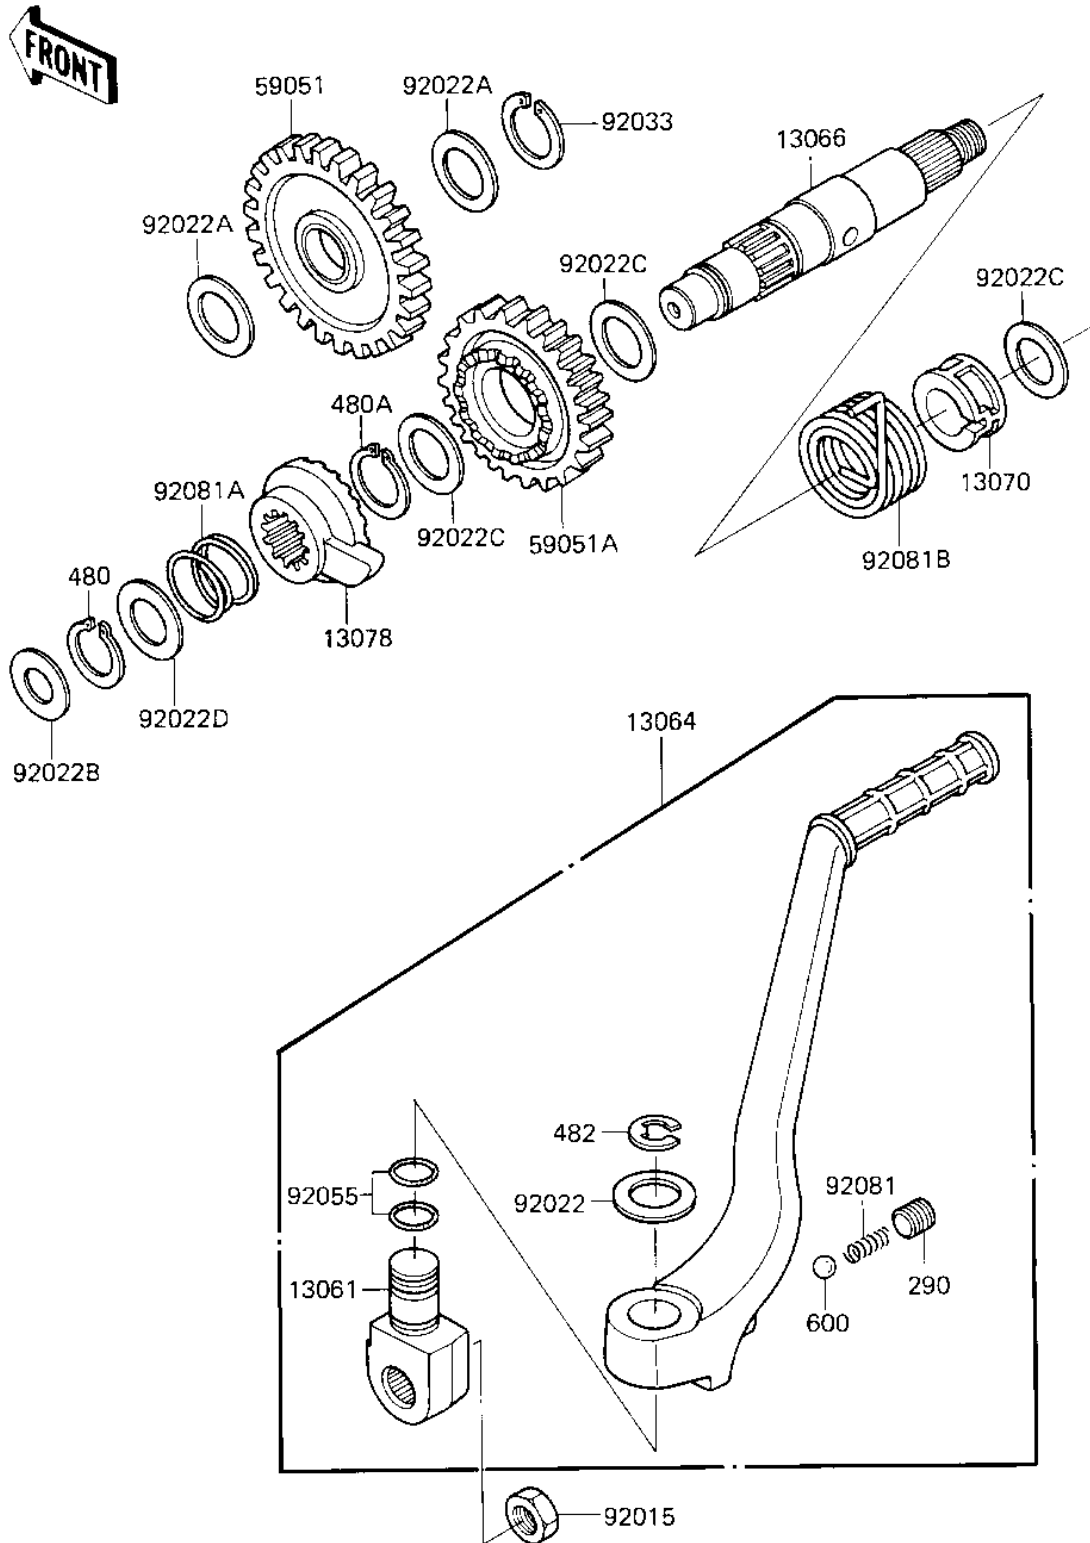

1984 Tecate® PARTS DIAGRAM

KICKSTARTER MECHANISM ('84 A1)

E1340-0034

1984 Tecate® PARTS LIST

KICKSTARTER MECHANISM ('84 A1)

ITEM NAME	PART NUMBER	QUANTITY
BOSS,KICK PEDAL (Ref # 13061)	13061-1055	1
LEVER-ASSY-KICK,PEDAL (Ref # 13064)	13064-1047	1
SHAFT-KICK (Ref # 13066)	13066-1026	1
GUIDE,KICK SPRING (Ref # 13070)	13070-1063	1
RATCHET (Ref # 13078)	13078-1061	1
IDLE GEAR, KICKSTRTER (Ref # 59051)	59051-1022	1
GEAR-SPUR,KICKSTARTER (Ref # 59051A)	59051-1051	1
NUT,12MM (Ref # 92015)	92015-1001	1
WASHER,PLAIN (Ref # 92022)	92022-1019	1
WASHER (Ref # 92022A)	92022-252	1
WASHER,PLAIN (Ref # 92022B)	92022-269	1
WASHER,PLAIN (Ref # 92022C)	92022-271	1
WASHER,PLAIN (Ref # 92022D)	92022-315	1
CIRCLIP,18MM (Ref # 92033)	92033-029	1
"O" RING,11.5MM (Ref # 92055)	92055-072	1
SPRING KICK PEDAL (Ref # 92081)	92081-020	1
SPRING,RATCHET (Ref # 92081A)	92081-122	1
SPRING,KICKSTARTER (Ref # 92081B)	92081-1253	1
SCREW, 8X16 (Ref # 290)	290Q0816	1
CIRCLIP 16MM (Ref # 480)	480J1600	1
CIRCLIP 18MM (Ref # 480A)	480J1800	1
CIR CLIP (Ref # 482)	482K0100	1
BALL STEEL 1/4' (Ref # 600)	600A0800	1