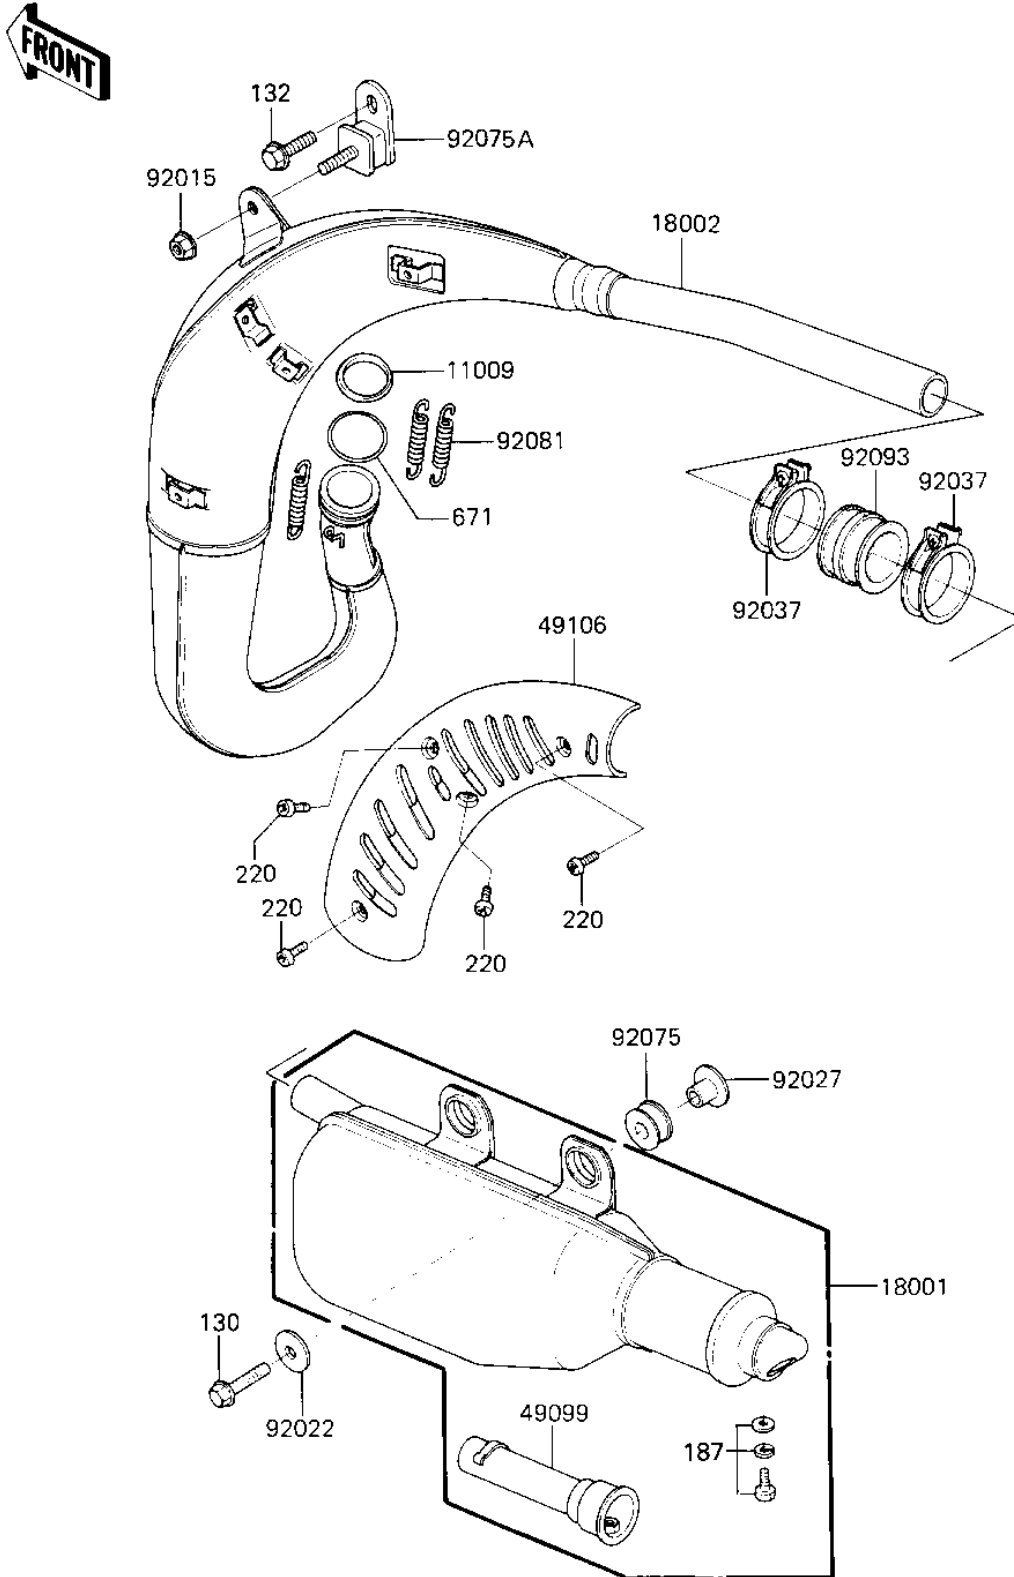

1984 Tecate® PARTS DIAGRAM

MUFFLER ('84 A1)

E1149-01/2

1984 Tecate® PARTS LIST

MUFFLER ('84 A1)

ITEM NAME	PART NUMBER	QUANTITY
GASKET,EXHAUST PIPE (Ref # 11009)	11009-1253	1
MUFFLER,F.BLACK (Ref # 18001)	18001-1412	1
BODY-COMP-MUFFLER,BLA (Ref # 18002)	18002-1545	1
BAFFLE-PIPE MUFFLER (Ref # 49099)	49099-1221	1
COVER-MUFFLER (Ref # 49106)	49106-1051	1
NUT-6MM (Ref # 92015)	92015-1078	1
WASHER,PLAIN (Ref # 92022)	92022-298	1
COLLAR,L=16.3 (Ref # 92027)	92027-1672	1
CLAMP,CARBURETOR,40MM (Ref # 92037)	92037-1129	1
DAMPER,MUFFLER (Ref # 92075)	92075-1196	1
DAMPER,MUFFLER (Ref # 92075A)	92075-1891	1
SPRING,MUFFLER CONECT (Ref # 92081)	92081-1526	1
SEAL,MUFFLER (Ref # 92093)	92093-1085	1
BOLT,FLANGED,8X30 (Ref # 130)	130G0830	1
BOLT-FLANGED-SMALL (Ref # 132)	132G0612	1
BOLT 6X12 (Ref # 187)	187B0612	1
SCREW-PAN-CROS,6X8 (Ref # 220)	220C0608	1
O RING,50MM (Ref # 671)	671E2550	1