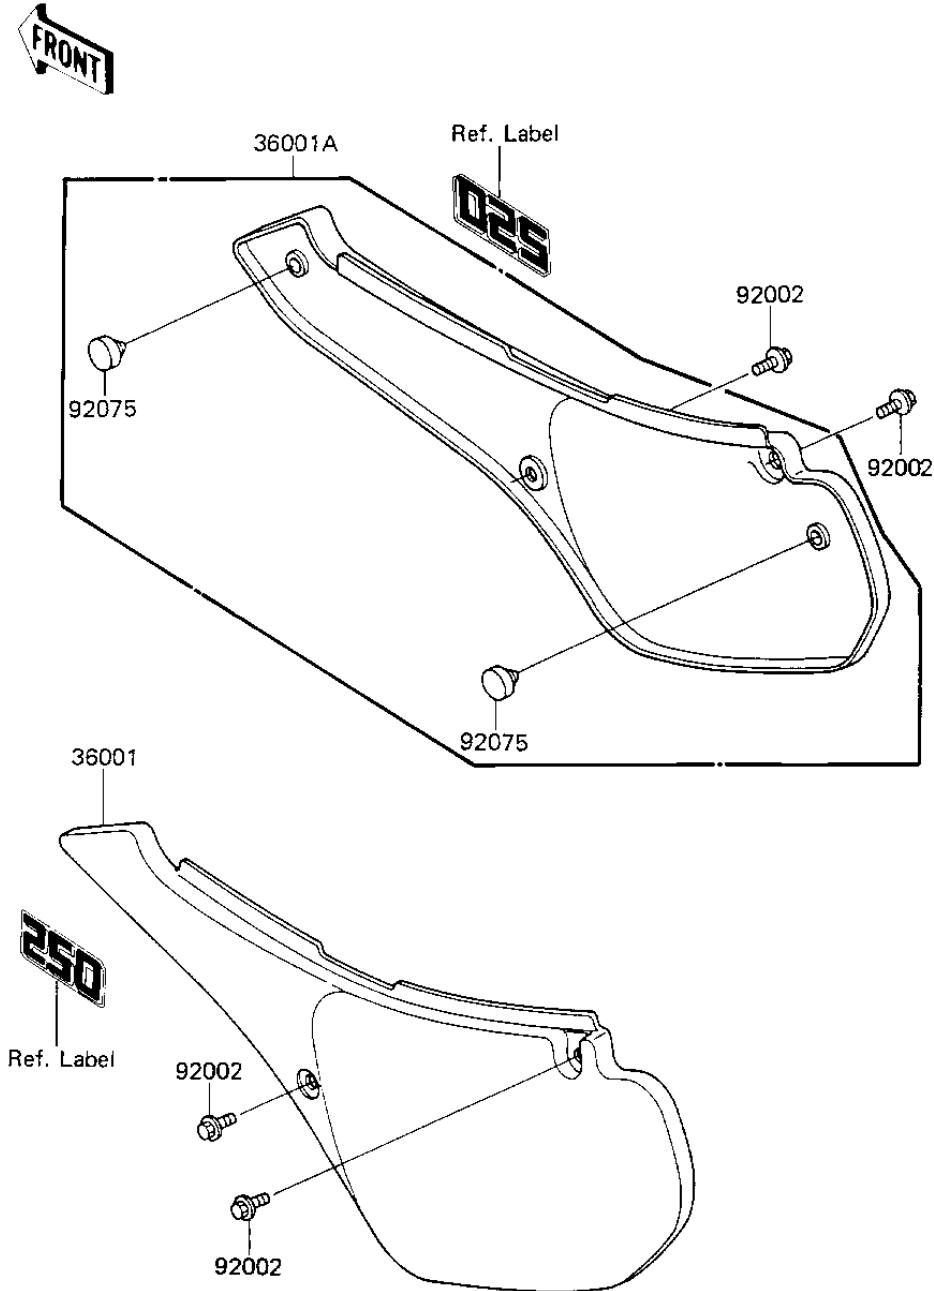

1985 KX™250 PARTS DIAGRAM

SIDE COVERS

F2611-0004

Re
No

36
36
92
92

1985 KX™250 PARTS LIST

SIDE COVERS

ITEM NAME	PART NUMBER	QUANTITY
COVER-SIDE,LH,L.GREE (Ref # 36001)	36001-1279-AE	1
COVER-SIDE,RH,L.GREE (Ref # 36001A)	36001-1280-AE	1
BOLT,6X14 (Ref # 92002)	92150-1340	1
DAMPER,SIDE COVER (Ref # 92075)	92075-1598	1