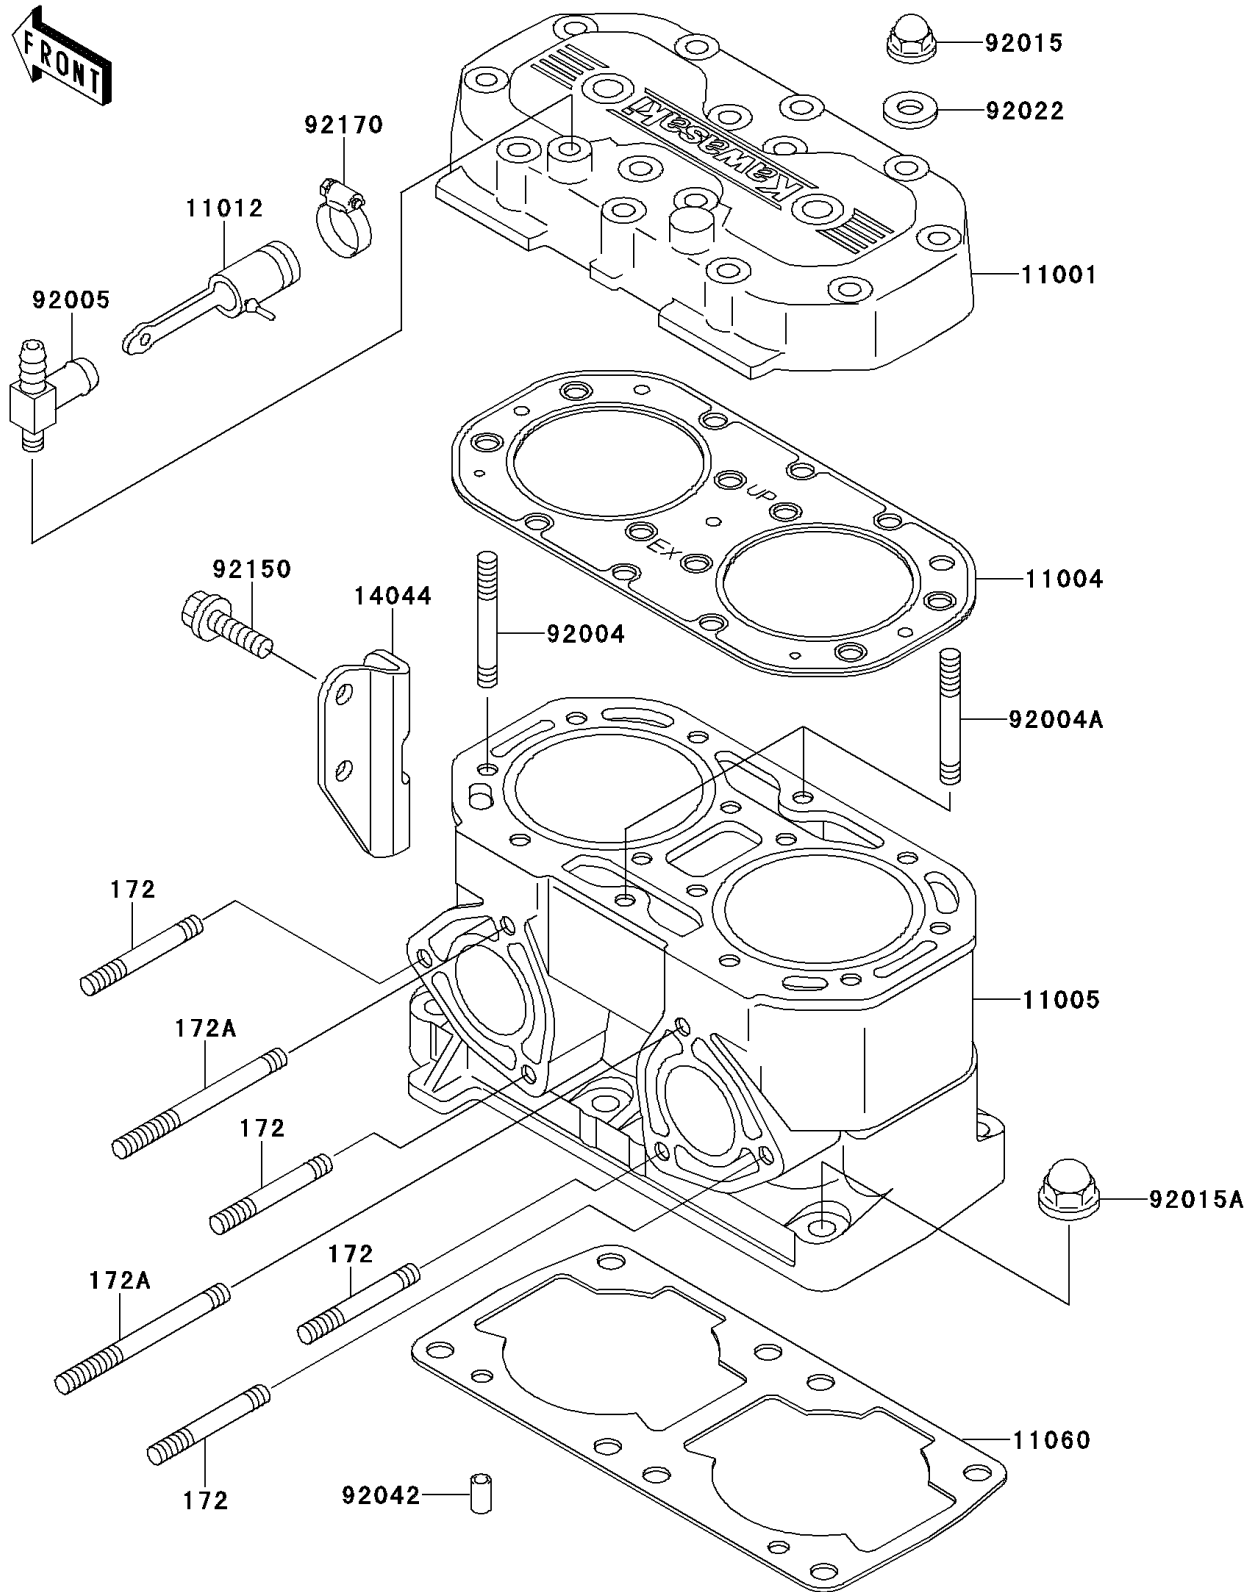

1996 JET SKI® Super Sport Xi PARTS DIAGRAM

Cylinder Head/Cylinder

E1110

1996 JET SKI® Super Sport Xi PARTS LIST

Cylinder Head/Cylinder

ITEM NAME	PART NUMBER	QUANTITY
BOLT-STUD (Ref # 172)	172R0830	1
BOLT-STUD,8X75 (Ref # 172A)	172R0875	1
HEAD-CYLINDER (Ref # 11001)	11001-3724	1
GASKET-HEAD (Ref # 11004)	11004-3714	1
CYLINDER-ENGINE (Ref # 11005)	11005-3729	1
CAP (Ref # 11012)	11012-3757	1
GASKET,CYLINDER BASE (Ref # 11060)	11060-3711	1
HOLDER-CABLE (Ref # 14044)	14044-3722	1
STUD,8X43 (Ref # 92004)	92004-3715	1
STUD,8X43 (Ref # 92004A)	92004-3719	1
FITTING (Ref # 92005)	92005-3711	1
NUT,CAP,8MM (Ref # 92015)	92015-1371	1
NUT,10MM (Ref # 92015A)	92015-1649	1
WASHER,8.2X18X1.5 (Ref # 92022)	92022-1964	1
PIN,DOWEL,6.3X8X14 (Ref # 92042)	92042-007	1
BOLT,8X16 (Ref # 92150)	92150-3722	1
CLAMP (Ref # 92170)	92170-3729	1