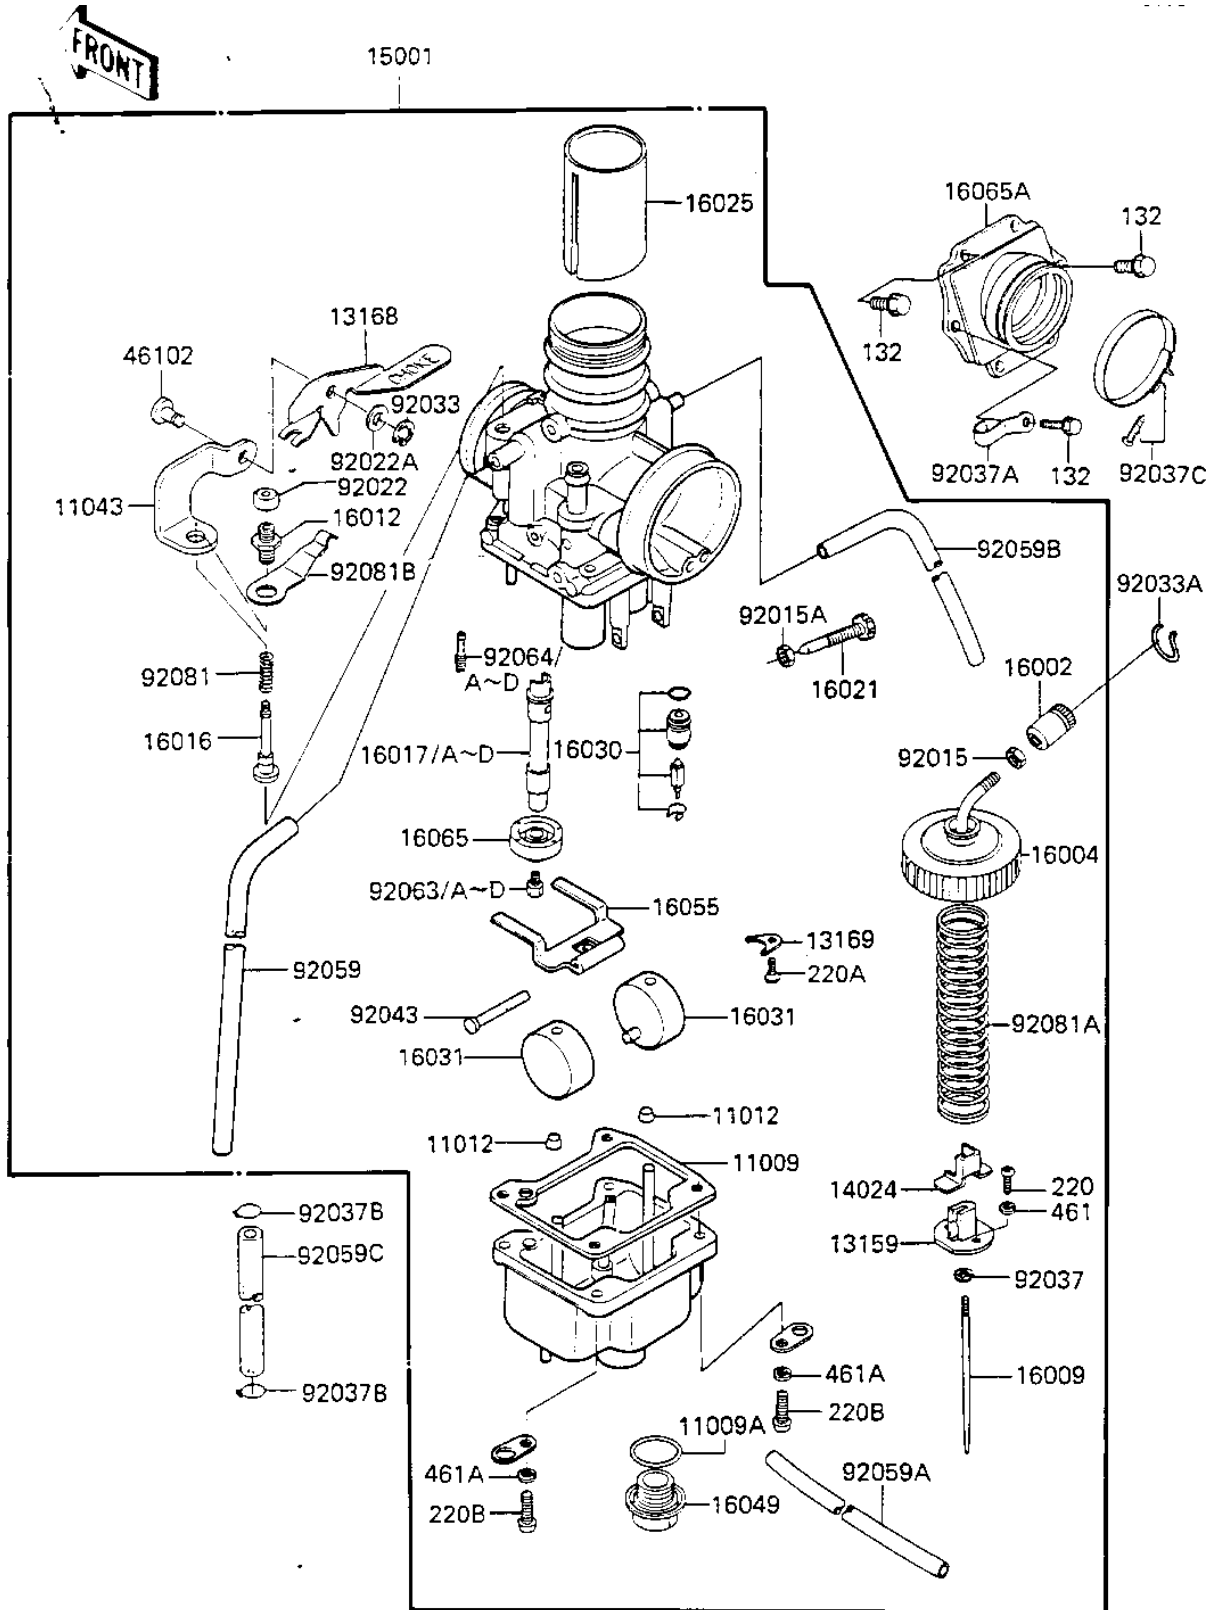

## 1985 KX™125 PARTS DIAGRAM

CARBURETOR

### CARBURETOR

ITEM NAME	PART NUMBER	QUANTITY
GASKET,FLOAT CHAMBER (Ref # 11009)	11009-1275	1
GASKET-COVER (Ref # 11009A)	16038-009	1
CAP,FLOAT (Ref # 11012)	11012-1047	1
BRACKET,STARTER PLUNG (Ref # 11043)	11043-1715	1
CONNECTOR,THROTTLE (Ref # 13159)	13159-1010	1
LEVER,STARTER (Ref # 13168)	13168-1233	1
PLATE, LOCK (Ref # 13169)	13169-1190	1
COVER,THROTTLE,VALVE (Ref # 14024)	14025-1113	1
CARBURETOR-ASSY (Ref # 15001)	15001-1107	1
ADJUSTER,CABLE (Ref # 16002)	16002-1006	1
CAP-CHAMBER,MIXING (Ref # 16004)	16004-1013	1
NEEDLE-JET,6FL52 (Ref # 16009)	16009-1226	1
CAP,STARTER PLUNGER (Ref # 16012)	16012-019	1
PLUNGER (Ref # 16016)	16016-011	1
JET-NEEDLE,Q-6 (Ref # 16017)	16017-1210	1
JET-NEEDLE,Q-8 (Ref # 16017A)	16017-1248	1
JET-NEEDLE,Q-4 (Ref # 16017B)	16017-1249	1
JET-NEEDLE,R-2 (Ref # 16017C)	16017-1250	1
JET-NEEDLE,R-0 (Ref # 16017D)	16017-1251	1
SCREW-THROTTLE STOP (Ref # 16021)	16021-1108	1
VALVE-THROTTLE,CA.3.0 (Ref # 16025)	16025-1114	1
VALVE-FLOAT,3.3 (Ref # 16030)	16030-1020	1
FLOAT (Ref # 16031)	16031-029	1
COVER,MAIN JET (Ref # 16049)	16049-006	1
ARM,FLOAT (Ref # 16055)	16055-009	1
HOLDER,NEEDLE JET (Ref # 16065)	16065-1045	1
HOLDER-CARBURETOR (Ref # 16065A)	16065-1070	1
ROD (Ref # 46102)	46102-1121	1
NUT CABLE ADJUST LOCK (Ref # 92015)	16003-004	1

## 1985 KX™125 PARTS LIST

CARBURETOR

ITEM NAME	PART NUMBER	QUANTITY
SCREW PAN HEAD 4X6 (Ref # 220A)	220B0406	1
SCREW PAN HEAD 5X18 (Ref # 220B)	220B0518	1
WASHER SPRING 3MM (Ref # 461)	461F0300	1
WASHER SPRING 5MM (Ref # 461A)	461F0500	1