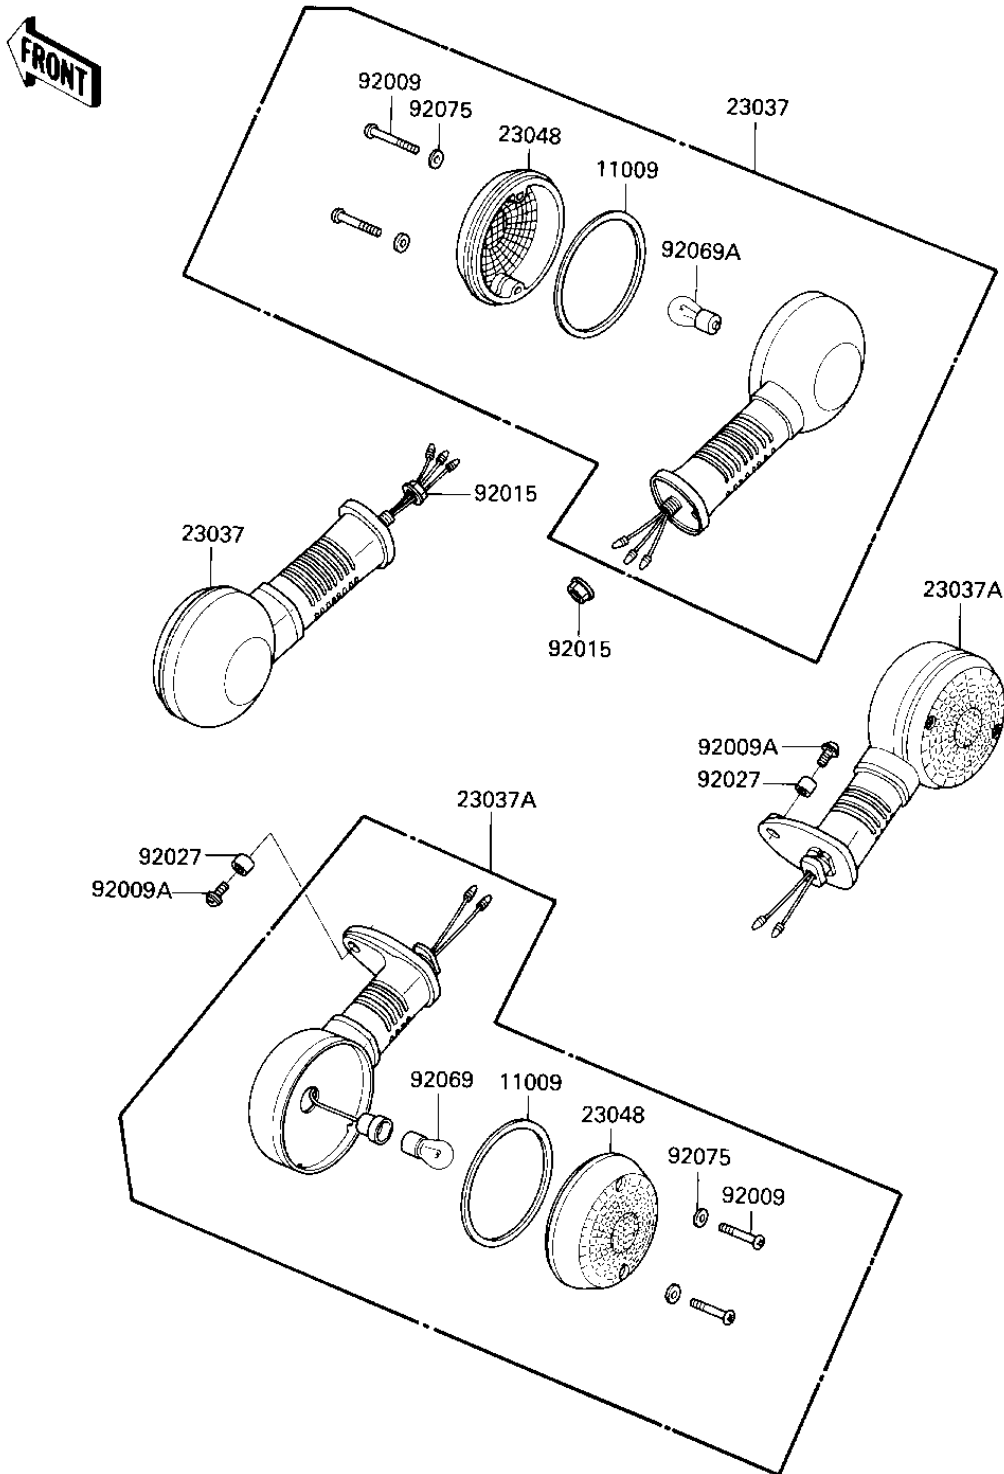

1984 1100 LTD Shaft PARTS DIAGRAM

TURN SIGNALS

F2730-0136

1984 1100 LTD Shaft PARTS LIST

TURN SIGNALS

ITEM NAME	PART NUMBER	QUANTITY
GASKET,SIGNAL LAMP (Ref # 11009)	11009-1413	1
LAMP-ASSY-SIGNAL,FR (Ref # 23037)	23037-1207	1
LAMP-ASSY-SIGNAL,RR (Ref # 23037A)	23037-1208	1
LENS-SIGNAL LAMP (Ref # 23048)	23048-1066	1
SCREW,TAPPING,4X25 (Ref # 92009)	92009-1069	1
SCREW,6X14 (Ref # 92009A)	92009-1288	1
NUT,FLANGED,10MM (Ref # 92015)	92015-1428	1
COLLAR (Ref # 92027)	92027-103	1
BULB 12V 32CP (Ref # 92069)	92069-055	1
BULB,12V 23/8W (Ref # 92069A)	92069-060	1
WASHER-PLAIN,4MM (Ref # 92075)	23058-002	1