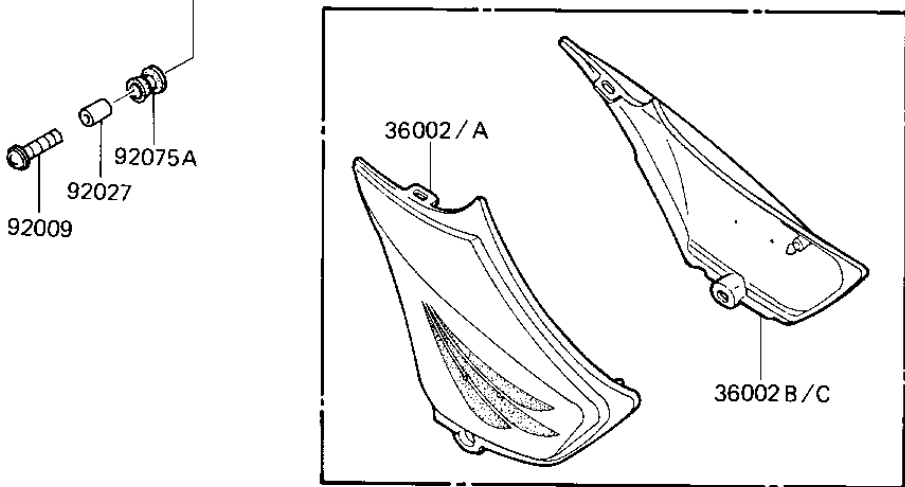

1984 1100 LTD Shaft PARTS DIAGRAM

SIDE COVERS

F2611-0005

1984 1100 LTD Shaft PARTS LIST

SIDE COVERS

ITEM NAME	PART NUMBER	QUANTITY
COVER-SIDE,LH,EBONY (Ref # 36001)	36001-5402-H8	1
COVER-SIDE,RH,EBONY (Ref # 36001A)	36001-5403-H8	1
COVER-SIDE,LH,L.C.RED (Ref # 36001B)	36001-5406-L2	1
COVER-SIDE,RH,L.C.RED (Ref # 36001C)	36001-5407-L2	1
SCREW,6X20,BLACK (Ref # 92009)	92009-1251	1
COLLAR,REAR FENDER (Ref # 92027)	92027-162	1
GROMMET (Ref # 92071)	92071-056	1
DAMPER,SIDE COVER (Ref # 92075)	92075-1445	1
RUBBER,FENDER COVER (Ref # 92075A)	92075-174	1