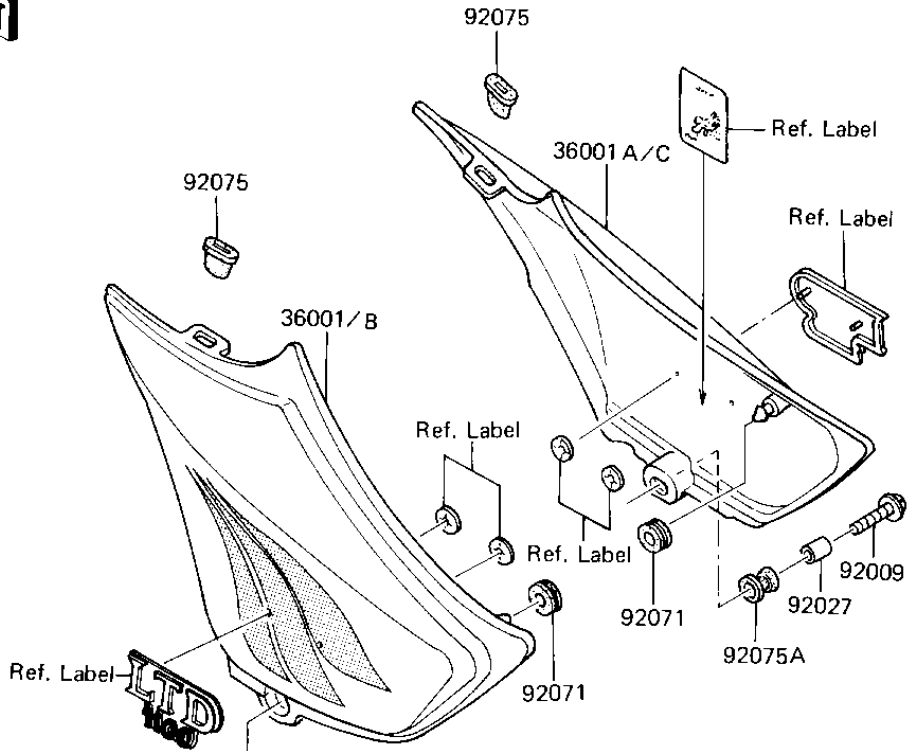

1984 1100 LTD Shaft PARTS DIAGRAM

SIDE COVERS

F2611-0005

1984 1100 LTD Shaft PARTS LIST

SIDE COVERS

ITEM NAME	PART NUMBER	QUANTITY
COVER-SIDE,LH,EBONY (Ref # 36001)	36001-5402-H8	1
COVER-SIDE,RH,EBONY (Ref # 36001A)	36001-5403-H8	1
COVER-SIDE,LH,L.C.RED (Ref # 36001B)	36001-5406-L2	1
COVER-SIDE,RH,L.C.RED (Ref # 36001C)	36001-5407-L2	1
SCREW,6X20,BLACK (Ref # 92009)	92009-1251	1
COLLAR,REAR FENDER (Ref # 92027)	92027-162	1
GROMMET (Ref # 92071)	92071-056	1
DAMPER,SIDE COVER (Ref # 92075)	92075-1445	1
RUBBER,FENDER COVER (Ref # 92075A)	92075-174	1