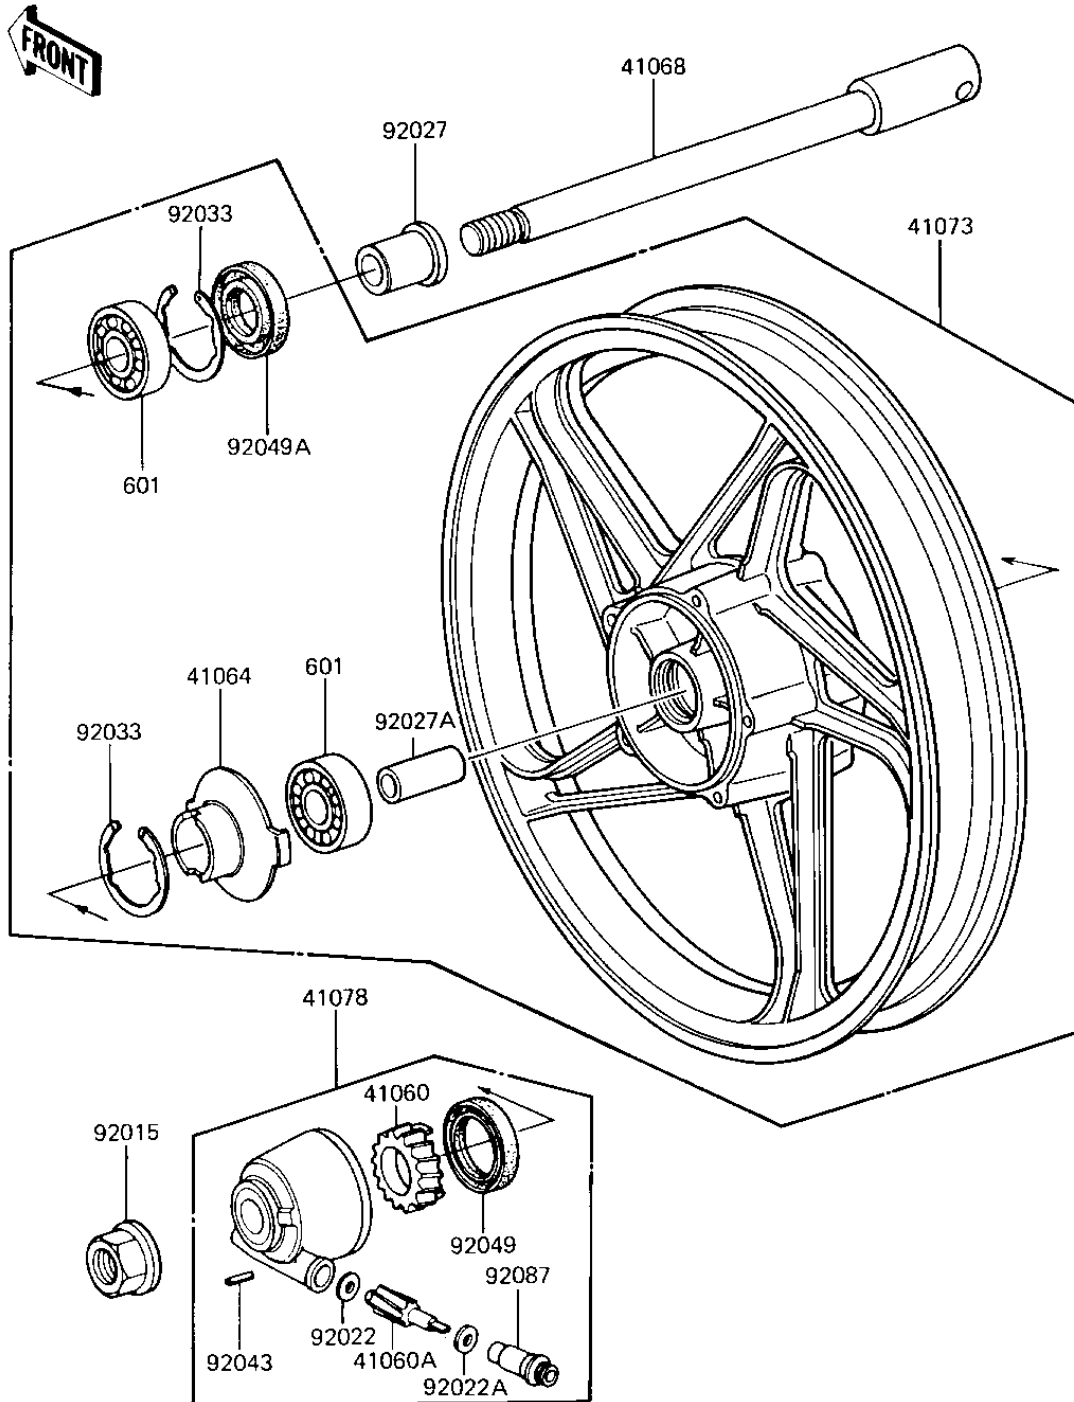

1985 1100 LTD Shaft PARTS DIAGRAM

FRONT WHEEL/HUB

F2230-0115

1985 1100 LTD Shaft PARTS LIST

FRONT WHEEL/HUB

ITEM NAME	PART NUMBER	QUANTITY
-----------	-------------	----------