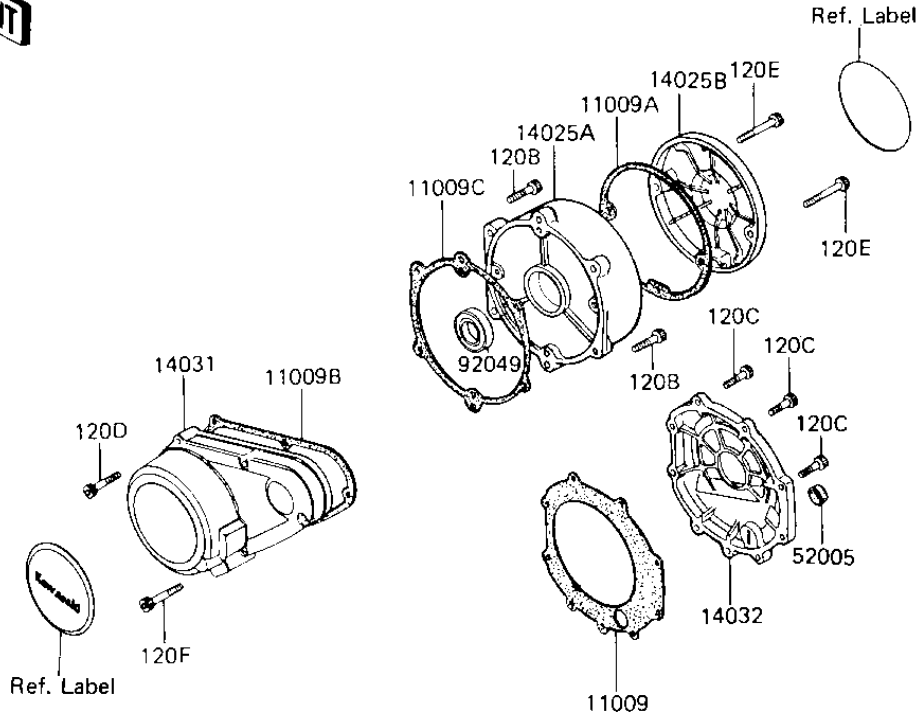

1985 1100 LTD Shaft PARTS DIAGRAM

ENGINE COVERS

E1431-0151

1985 1100 LTD Shaft PARTS LIST

ENGINE COVERS

ITEM NAME	PART NUMBER	QUANTITY
-----------	-------------	----------