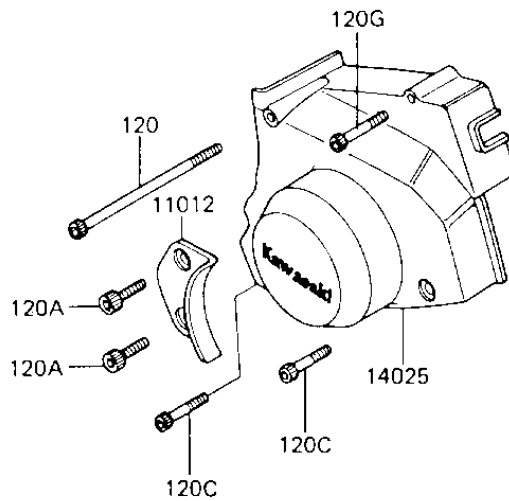

1985 1100 LTD Shaft PARTS DIAGRAM

ENGINE COVERS

E1431-0151

1985 1100 LTD Shaft PARTS LIST

ENGINE COVERS

ITEM NAME	PART NUMBER	QUANTITY
-----------	-------------	----------