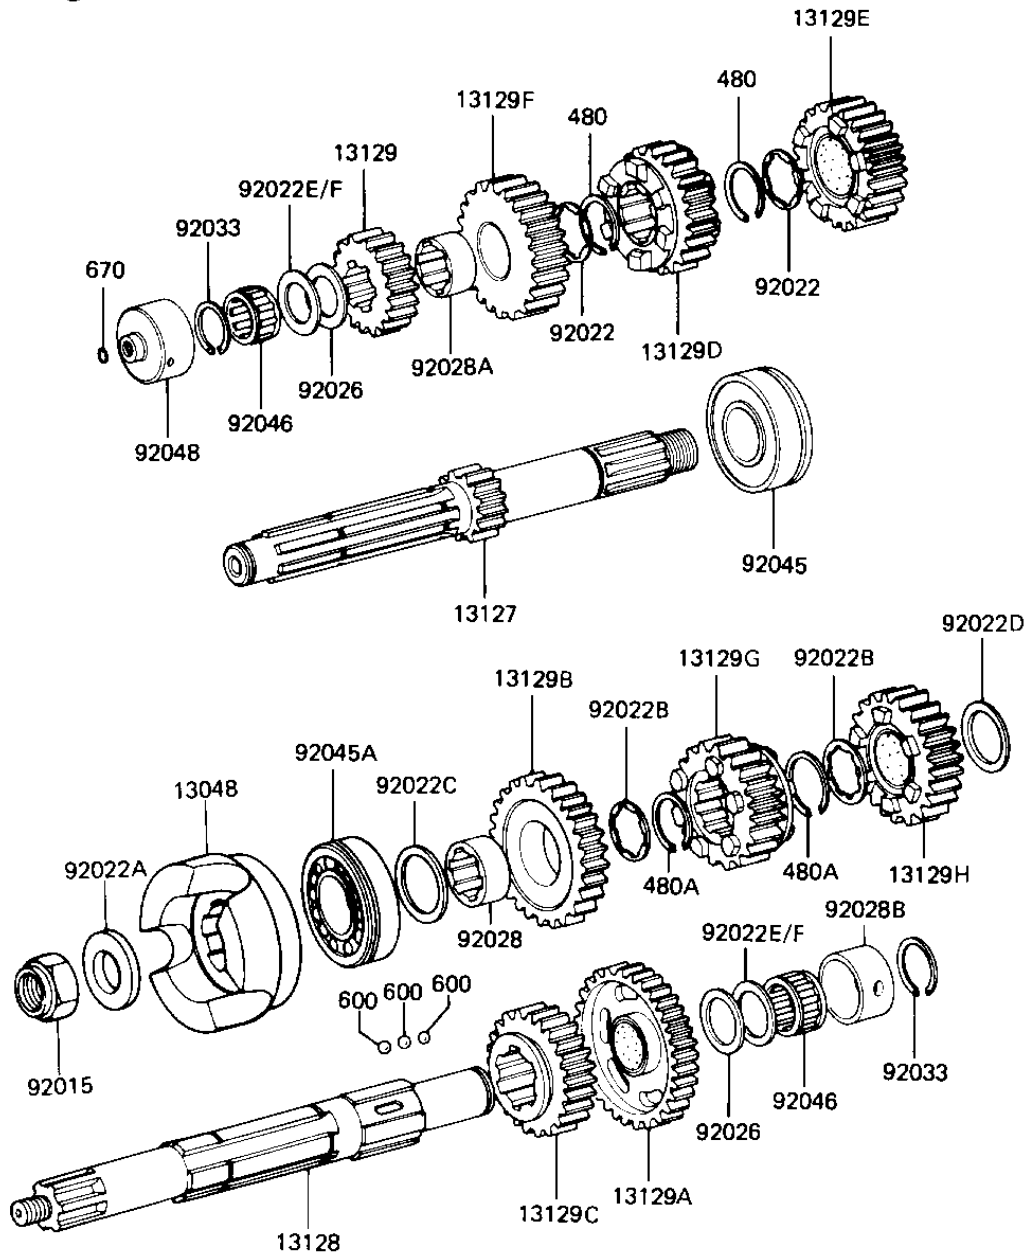

1985 1100 LTD Shaft PARTS DIAGRAM

TRANSMISSION

E1361-0140

1985 1100 LTD Shaft PARTS LIST

TRANSMISSION

ITEM NAME	PART NUMBER	QUANTITY
-----------	-------------	----------