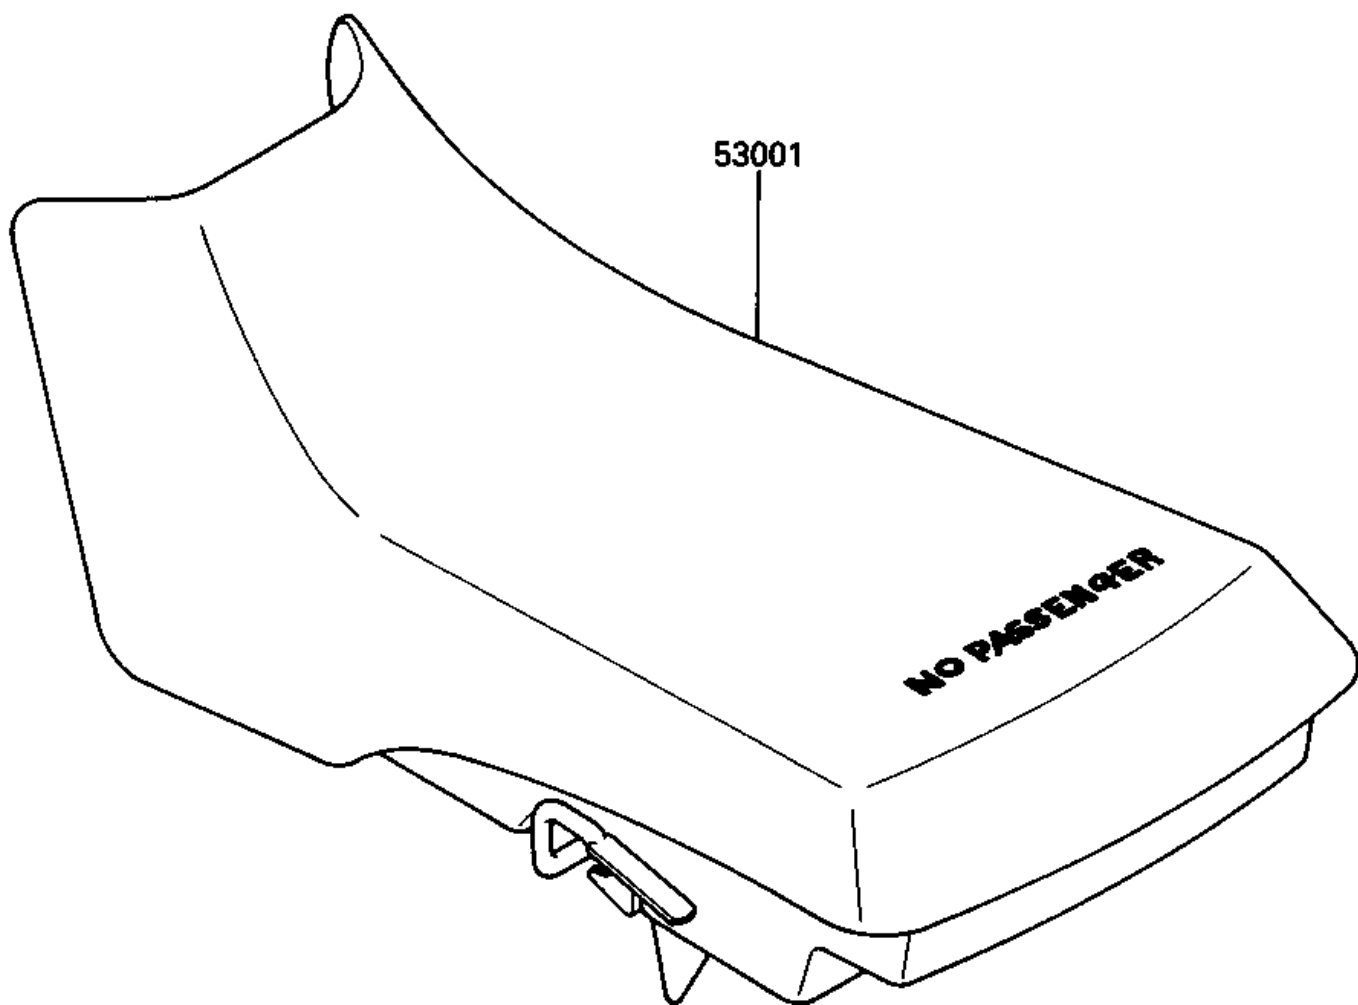

1986 Bayou® 300 PARTS DIAGRAM

SEAT

F2510-0297

1986 Bayou® 300 PARTS LIST

SEAT

ITEM NAME	PART NUMBER	QUANTITY
SEAT-ASSY,BLACK (Ref # 53001)	53001-1528-MA	1