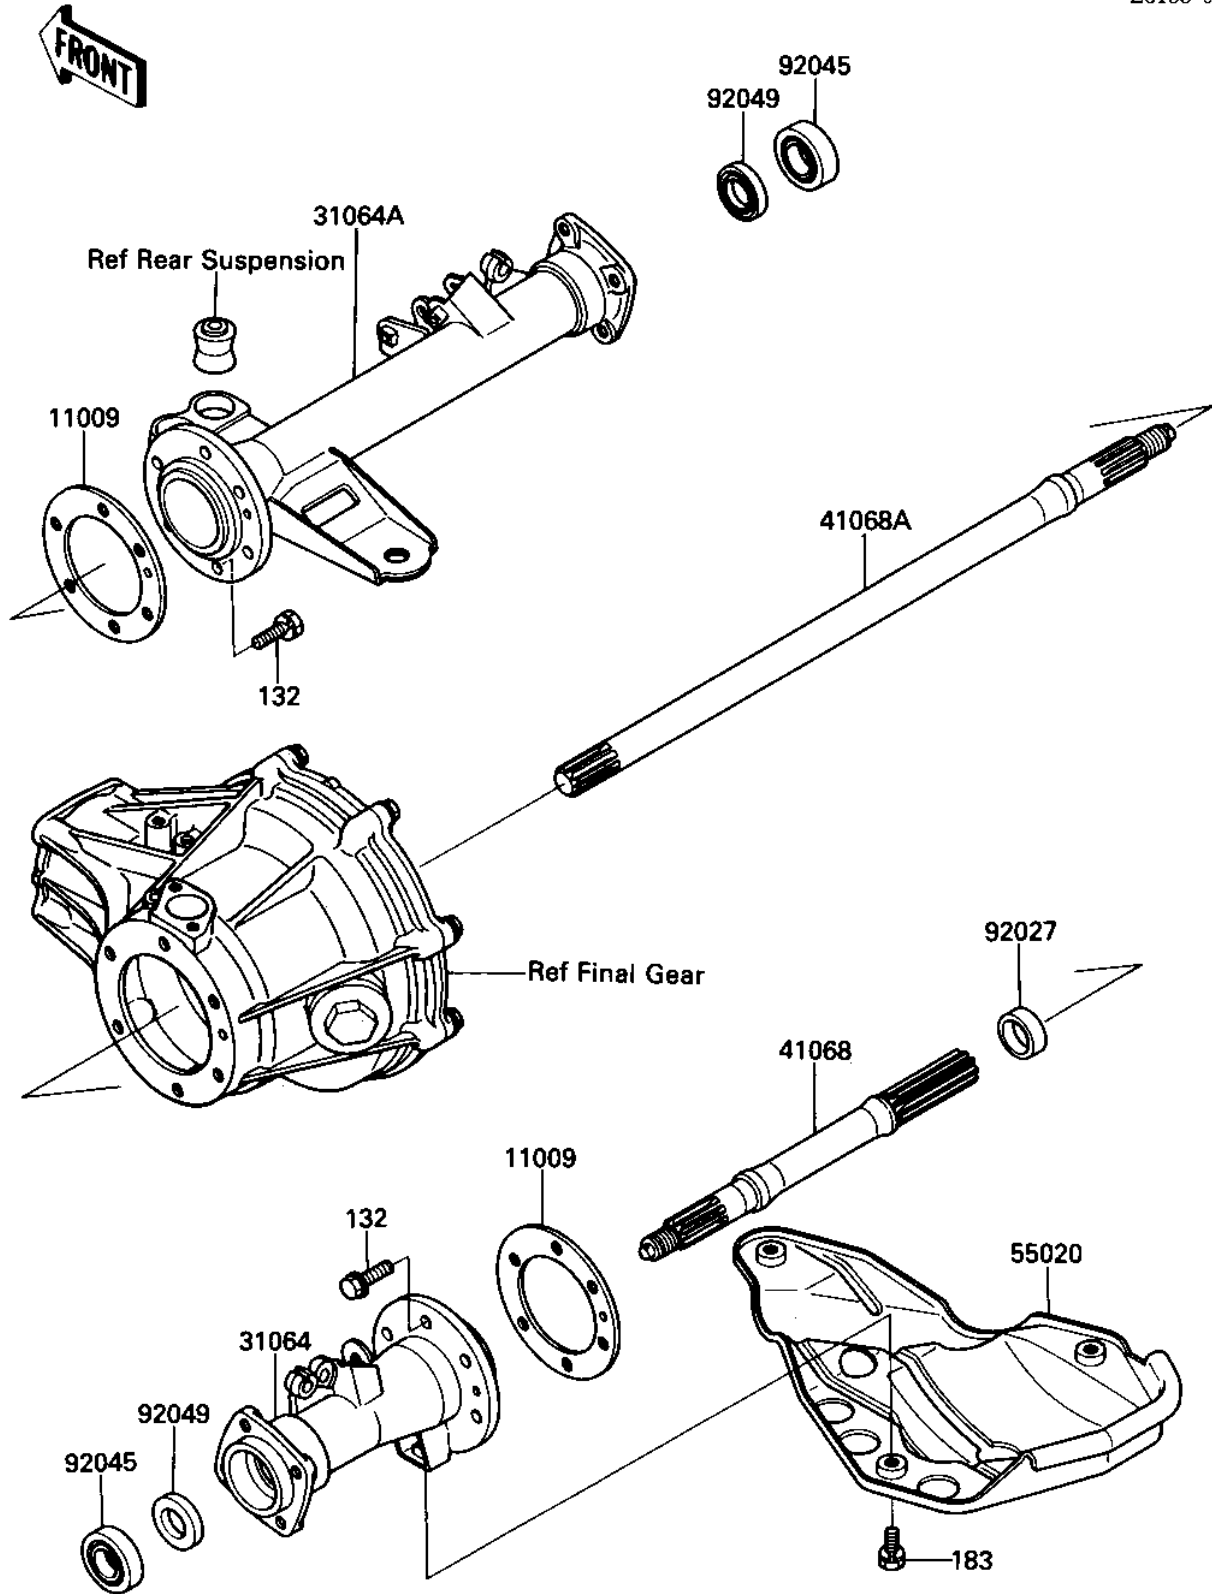

## 1986 Bayou® 300 PARTS DIAGRAM

REAR AXLE

E3133-0001

## 1986 Bayou® 300 PARTS LIST

### REAR AXLE

ITEM NAME	PART NUMBER	QUANTITY
GASKET,FINAL GEAR CAS (Ref # 11009)	11009-1526	1
PIPE-COMP,LH (Ref # 31064)	31064-1065	1
PIPE-COMP,RH (Ref # 31064A)	31064-1066	1
AXLE,LH (Ref # 41068)	41068-1208	1
AXLE,RH (Ref # 41068A)	41068-1209	1
GUARD (Ref # 55020)	55020-1203	1
COLLAR,23X30X12 (Ref # 92027)	92027-1892	1
BEARING-BALL (Ref # 92045)	92045-1163	1
SEAL-OIL (Ref # 92049)	92049-1236	1
BOLT-FLANGED-SMALL (Ref # 132)	132J0825	1
BOLT-UPSET-WS-SMALL (Ref # 183)	183D0814	1