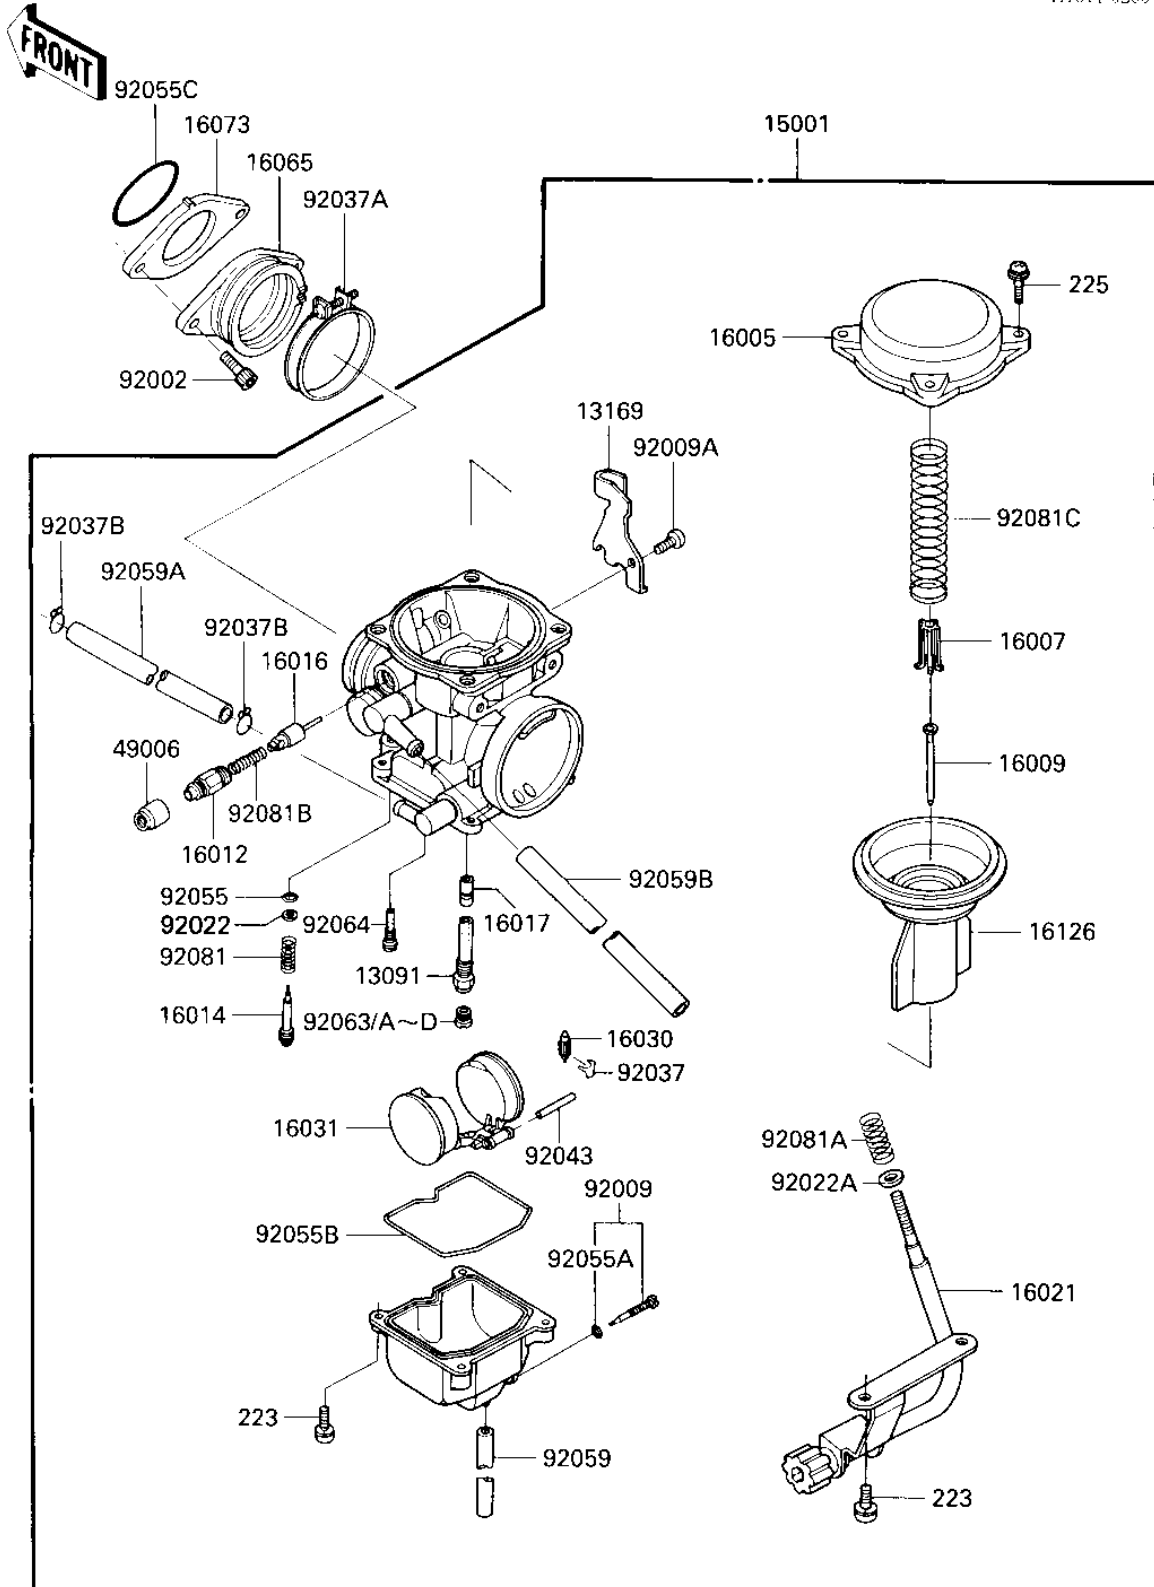

1986 Bayou® 300 PARTS DIAGRAM

CARBURETOR

F.1611-0200

1986 Bayou® 300 PARTS LIST

CARBURETOR

ITEM NAME	PART NUMBER	QUANTITY
HOLDER,NEEDLE JET (Ref # 13091)	13091-1259	1
PLATE,THROTTLE CABLE (Ref # 13169)	13169-1977	1
CARBURETOR-ASSY (Ref # 15001)	15001-1332	1
TOP-CHAMBER (Ref # 16005)	16005-1056	1
SEAT-SPRING (Ref # 16007)	16007-1120	1
NEEDLE-JET,27Q (Ref # 16009)	16009-1277	1
CAP-STARTER PLUNGER (Ref # 16012)	16012-1055	1
SCREW-PILOT AIR (Ref # 16014)	16014-1054	1
PLUNGER,STARTER (Ref # 16016)	16016-1065	1
JET-NEEDLE (Ref # 16017)	16017-1270	1
SCREW-THROTTLE STOP (Ref # 16021)	16021-1115	1
FLOAT VALVE (Ref # 16030)	16030-1007	1
FLOAT (Ref # 16031)	16031-1056	1
HOLDER-CARBURETOR (Ref # 16065)	16065-1177	1
INSULATOR (Ref # 16073)	16073-5001	1
VALVE,VACUUM (Ref # 16126)	16126-1160	1
BOOT,STARTER PLUNGER (Ref # 49006)	49006-1165	1
BOLT,6X25 (Ref # 92002)	92002-1093	1
SCREW,DRAIN (Ref # 92009)	92009-1095	1
SCREW (Ref # 92009A)	92009-1365	1
WASHER,PLAIN (Ref # 92022)	92022-1003	1
WASHER,PLAIN,STOP SPR (Ref # 92022A)	92022-1480	1
CLIP,FLOAT VALVE (Ref # 92037)	16044-007	1
CLAMP (Ref # 92037A)	92037-1326	1
CLAMP,TUBE (Ref # 92037B)	92037-1531	1
PIN,FLOAT (Ref # 92043)	92043-1148	1
O RING,PILOT ADJ (Ref # 92055)	92055-1002	1
"O" RING,DRAIN SCREW (Ref # 92055A)	92055-1053	1
RING-O,FLOAT CHAMBER (Ref # 92055B)	92055-1222	1