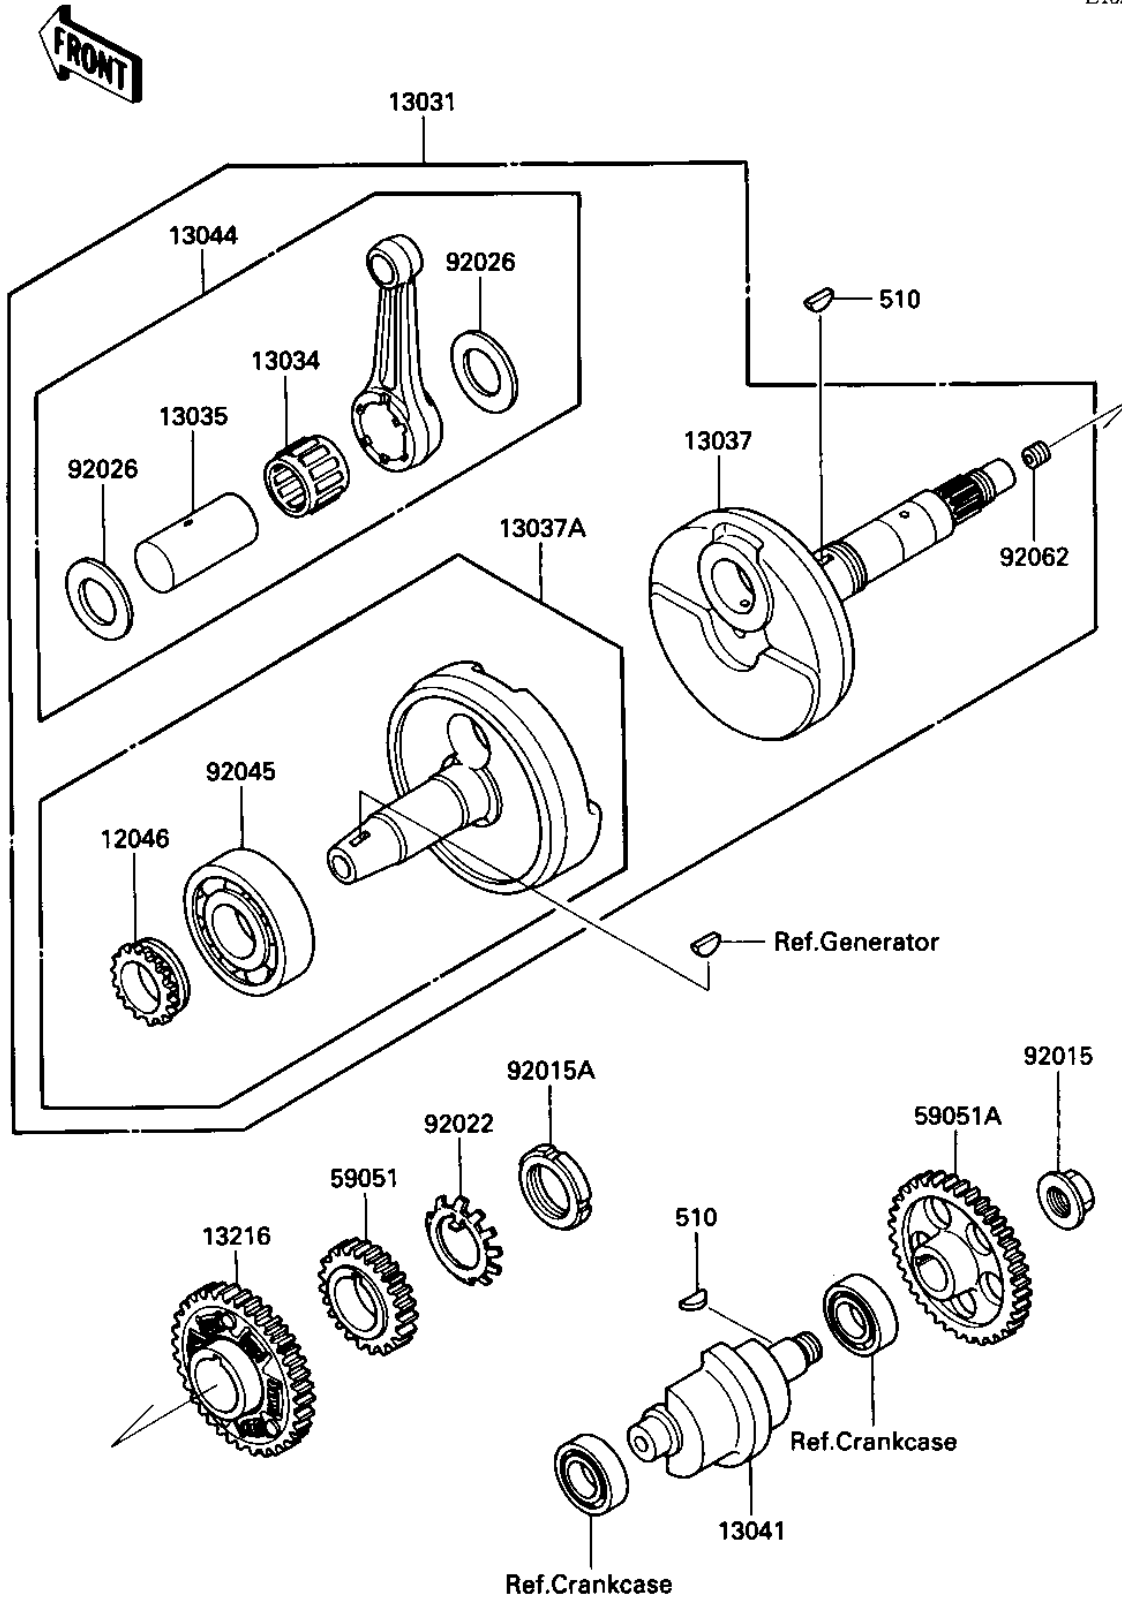

1986 Bayou® 300 PARTS DIAGRAM

CRANKSHAFT/BALANCER

E1321-0084

1986 Bayou® 300 PARTS LIST

CRANKSHAFT/BALANCER

ITEM NAME	PART NUMBER	QUANTITY
SPROCKET,16T (Ref # 12046)	12046-1038	1
CRANKSHAFT-COMP (Ref # 13031)	13031-1239	1
BEARING-BIG END,PK32X (Ref # 13034)	13034-1061	1
PIN-CRANK (Ref # 13035)	13035-1057	1
CRANKSHAFT,RH (Ref # 13037)	13037-1268	1
CRANKSHAFT (Ref # 13037A)	13037-5065	1
BALANCER (Ref # 13041)	13041-1066	1
SET-CONNECTING ROD (Ref # 13044)	13044-5066	1
GEAR-COMP,BALANCER (Ref # 13216)	13216-1072	1
GEAR-SPUR (Ref # 59051)	59051-1140	1
GEAR-SPUR (Ref # 59051A)	59051-1141	1
NUT (Ref # 92015)	92015-1465	1
NUT,PUMP GEAR,30MM (Ref # 92015A)	92015-1511	1
WASHER,PUMP GEAR (Ref # 92022)	92022-1682	1
SPACER,32X50.5X1.2 (Ref # 92026)	92026-1232	1
BEARING,BALL,#6306 (Ref # 92045)	92045-037	1
NOZZLE (Ref # 92062)	92062-1056	1
WOODRUFF KEY (Ref # 510)	510A5100	1