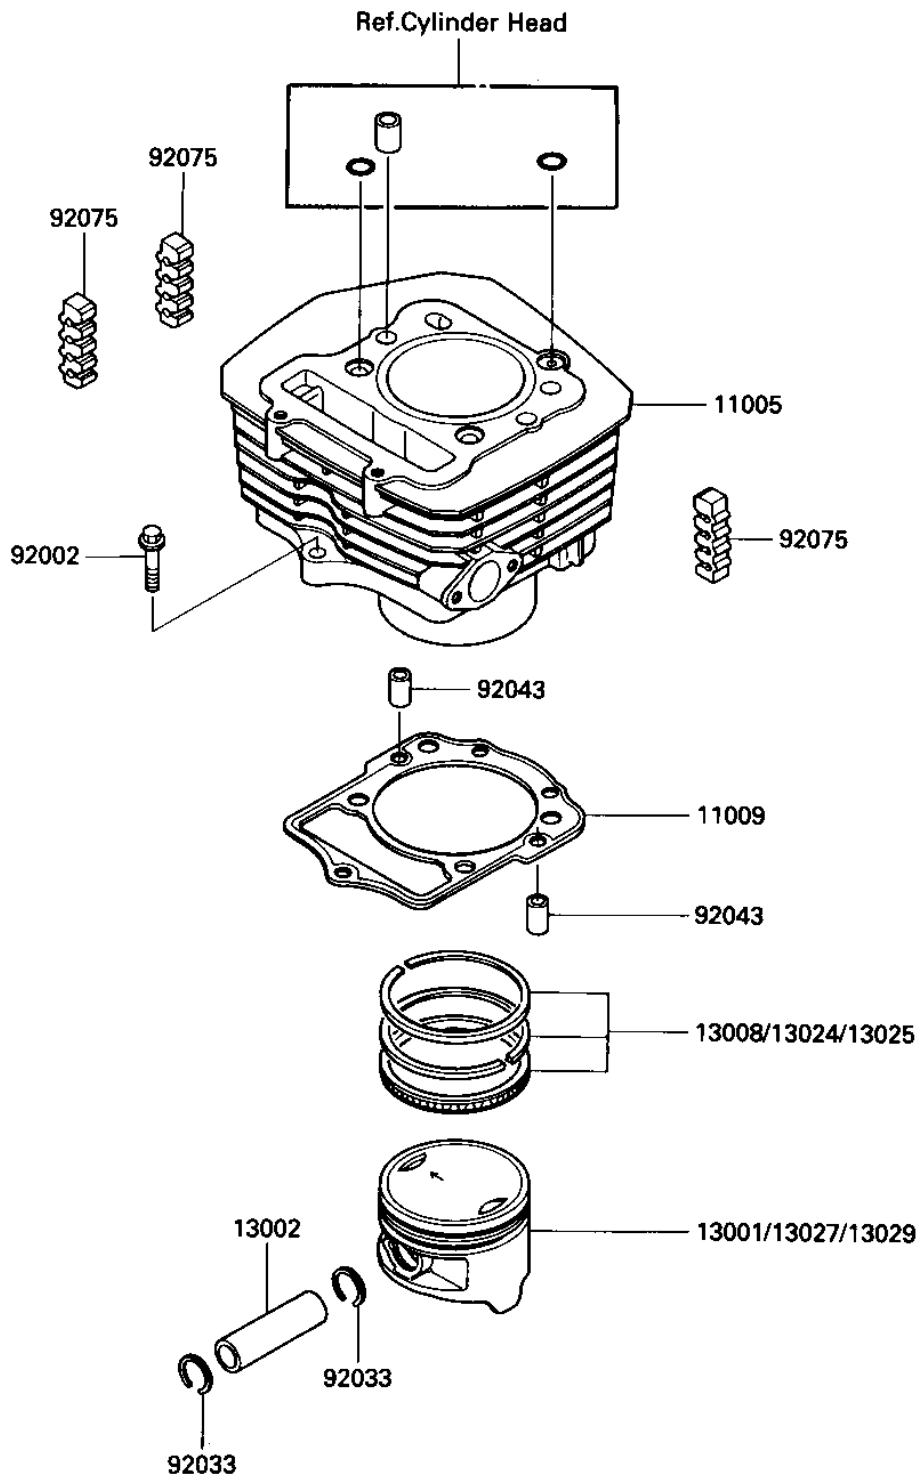

1986 Bayou® 300 PARTS DIAGRAM

CYLINDER/PISTON

E1120-0079

1986 Bayou® 300 PARTS LIST

CYLINDER/PISTON

ITEM NAME	PART NUMBER	QUANTITY
CYLINDER-ENGINE (Ref # 11005)	11005-1446	1
GASKET,CYLINDER BASE (Ref # 11009)	11060-1221	1
PISTON-ENGINE,STD (Ref # 13001)	13001-1244	1
PIN-PISTON (Ref # 13002)	13002-1059	1
RING-SET-PISTON,STD (Ref # 13008)	13008-1068	1
RING-SET PISTON LL,O/ (Ref # 13024)	13024-1064	1
RING-SET PISTON L,O/S (Ref # 13025)	13025-1067	1
PISTON-ENGINE LL,O/S, (Ref # 13027)	13027-1141	1
PISTON-ENGINE L,O/S,O (Ref # 13029)	13029-1153	1
BOLT,6X28 (Ref # 92002)	92002-1105	1
RING-SNAP,18MM (Ref # 92033)	92033-1099	1
PIN,DOWEL,6.2X8X14 (Ref # 92043)	92043-1263	1
DAMPER (Ref # 92075)	92075-1657	1