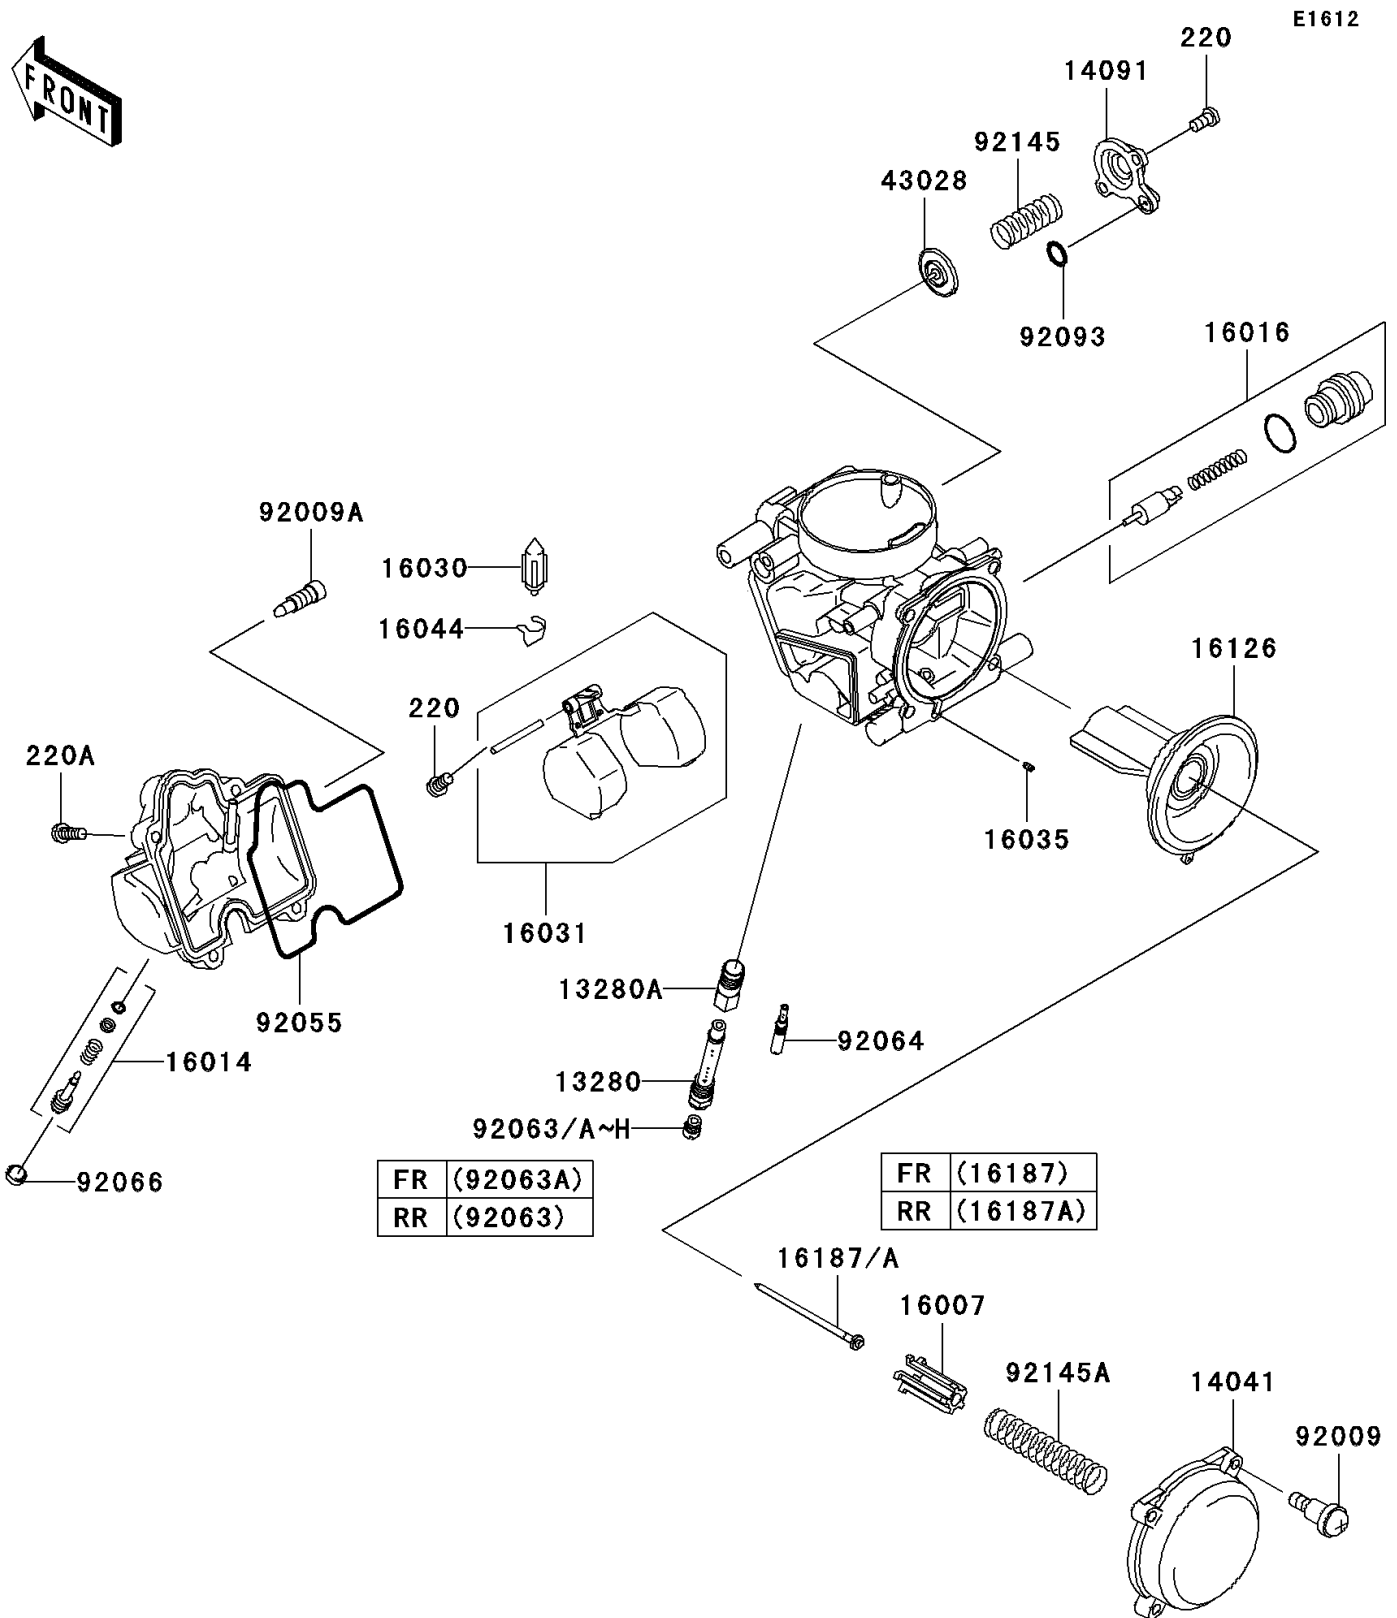

2008 Teryx® 750 4x4 NRA Outdoors™ PARTS DIAGRAM

Carburetor Parts

2008 Teryx® 750 4x4 NRA Outdoors™ PARTS LIST

Carburetor Parts

ITEM NAME	PART NUMBER	QUANTITY
SCREW-PAN-CROS,4X8 (Ref # 220)	220AA0408	1
SCREW-PAN-CROS,4X14 (Ref # 220A)	220AA0414	1
HOLDER (Ref # 13280)	13280-0115	1
HOLDER,JET (Ref # 13280A)	13280-1096	1
CAP-CHAMBER,MIXING (Ref # 14041)	14041-1091	1
COVER,AIR CUT VALVE (Ref # 14091)	14091-1246	1
SEAT-SPRING,VALVE (Ref # 16007)	16007-1117	1
SCREW-PILOT AIR (Ref # 16014)	16014-0009	1
PLUNGER (Ref # 16016)	16016-1117	1
VALVE-FLOAT (Ref # 16030)	16030-1007	1
FLOAT (Ref # 16031)	16031-1097	1
JET-AIR,LEAK (Ref # 16035)	16035-1055	1
CLAMP,FLOAT VALVE (Ref # 16044)	16044-007	1
VALVE (Ref # 16126)	16126-0015	1
NEEDLE-JET,N3RL,FR (Ref # 16187)	16187-0281	1
NEEDLE-JET,NFCH,RR (Ref # 16187A)	16187-0282	1
DIAPHRAGM,AIR CUT VALVE (Ref # 43028)	43028-1085	1
SCREW,4X4.4 (Ref # 92009)	92009-1549	1
SCREW,DRAIN,6X0.75 (Ref # 92009A)	92009-1551	1
RING-O,FLOAT CHAMBER (Ref # 92055)	92055-1589	1
JET-MAIN,#140,RR (Ref # 92063)	92063-1013	1
JET-MAIN,#135,FR (Ref # 92063A)	92063-1014	1
JET-MAIN,#138 (Ref # 92063B)	92063-1015	1
JET-MAIN,#142 (Ref # 92063C)	92063-1016	1
JET-MAIN,#145 (Ref # 92063D)	92063-1017	1
JET-MAIN,#125 (Ref # 92063E)	92063-1069	1
JET-MAIN,#128 (Ref # 92063F)	92063-1074	1
JET-MAIN,#130 (Ref # 92063G)	92063-1075	1
JET-MAIN,#132 (Ref # 92063H)	92063-1076	1

2008 Teryx® 750 4x4 NRA Outdoors™ PARTS LIST

Carburetor Parts

ITEM NAME	PART NUMBER	QUANTITY
JET-PILOT,#38 (Ref # 92064)	92064-0011	1
PLUG,PILOT AIR SCREW,6.9X2 (Ref # 92066)	92066-1051	1
SEAL,"U"RING (Ref # 92093)	92093-1046	1
SPRING,AIR CUT VALVE (Ref # 92145)	92145-0097	1
SPRING,VACUUM VALVE (Ref # 92145A)	92145-1064	1