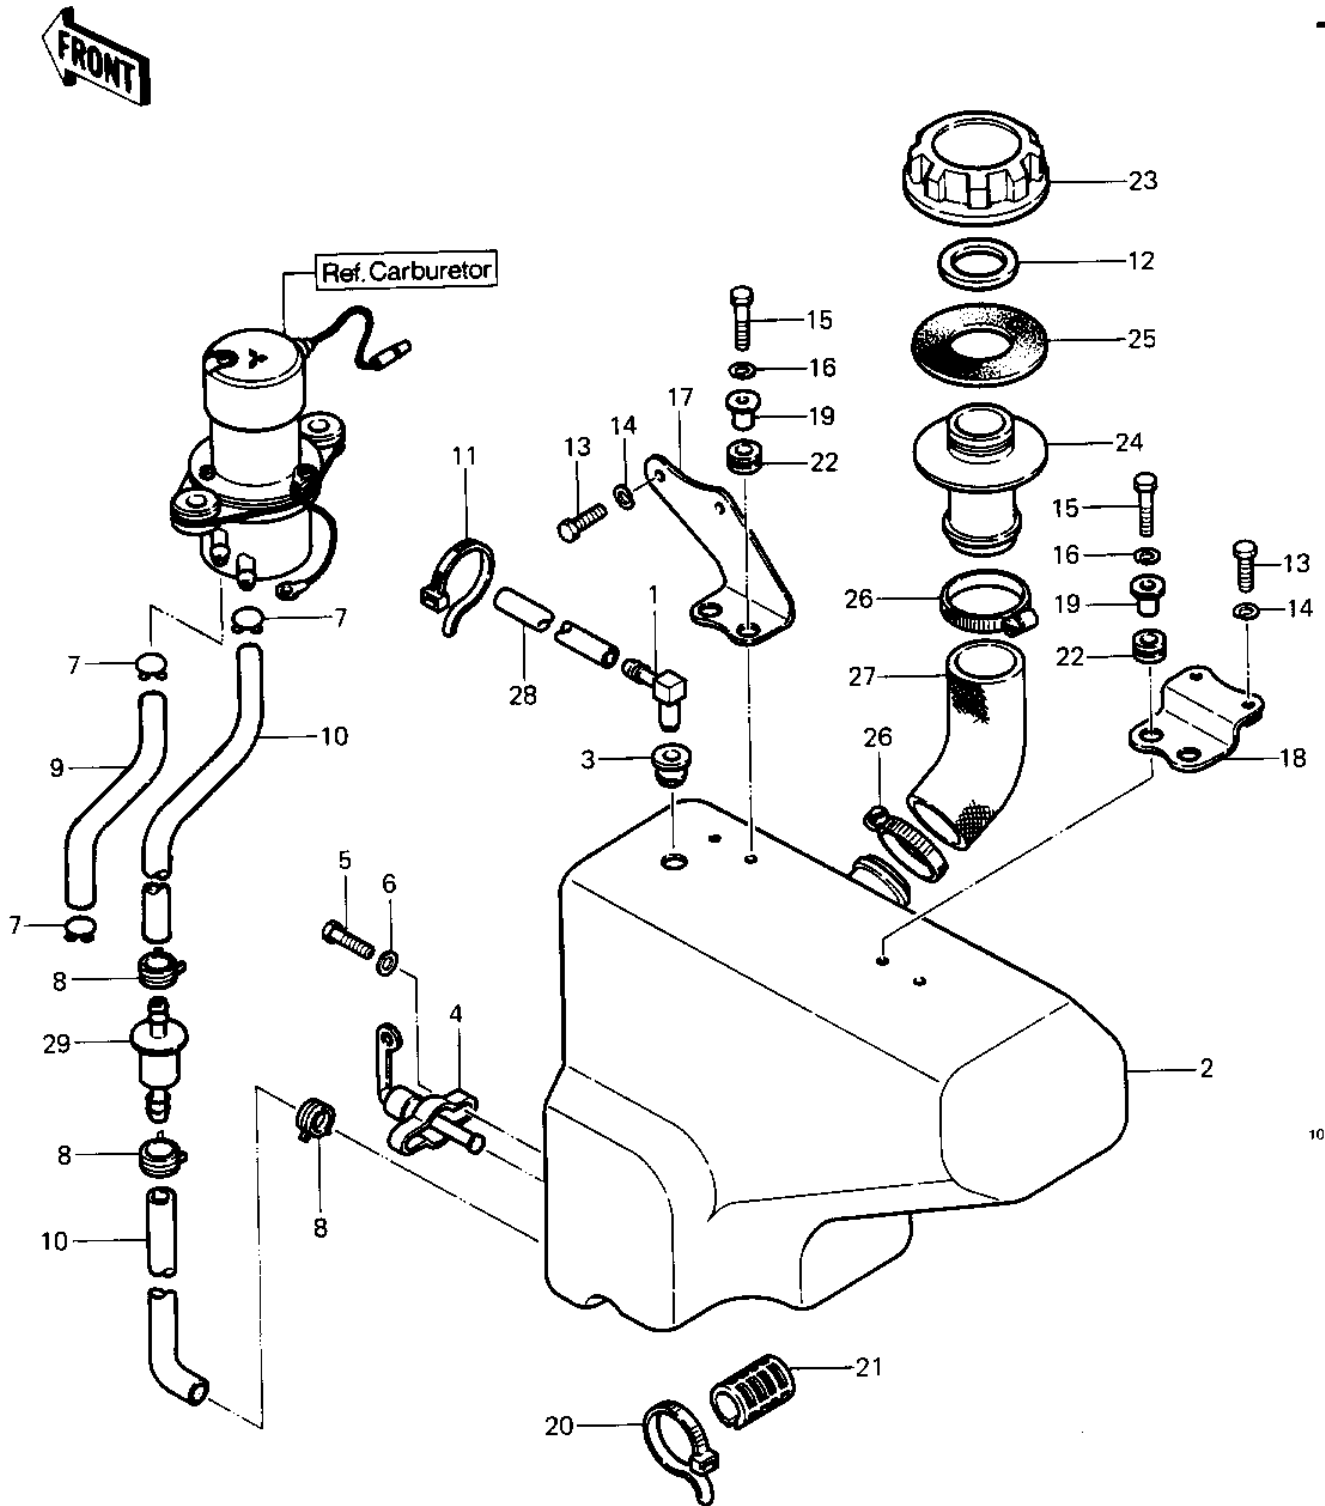

1984 LT250P PARTS DIAGRAM

FUEL TANK

1984 LT250P PARTS LIST

FUEL TANK

ITEM NAME	PART NUMBER	QUANTITY
BREATHER (Ref # 1)	14069-003	1
TANK-FUEL,GRAY (Ref # 2)	51001-4005-8L	1
DAMPER,FUEL TANK (Ref # 3)	92075-4029	1
TAP-ASSY-FUEL (Ref # 4)	51023-1115	1
BOLT-HEX HEAD,6X16 (Ref # 5)	92001-114	1
WASHER-PLAIN (Ref # 6)	92022-183	1
CLAMP,TUBE (Ref # 7)	92037-1682	1
CLAMP (Ref # 8)	92037-4009	1
TUBE,5.3X10.5X450 (Ref # 9)	92059-4030	1
TUBE,5.3X10.5X85 (Ref # 10)	92059-4029	1
BAND (Ref # 11)	92072-4004	1
GASKET,FUEL TANK CAP (Ref # 12)	11009-3020	1
BOLT-UPSET 6X14 (Ref # 13)	112B0614	1
WASHER SPRING 6MM (Ref # 14)	461F0600	2
BOLT-UPSET,6X20 (Ref # 15)	112G0620	1
BRACKET-TANK (Ref # 17)	32052-4006	1
BRACKET-TANK (Ref # 18)	32052-4007	1
COLLAR (Ref # 19)	92027-1045	1
BAND (Ref # 20)	92072-3505	1
DAMPER RUBBER (Ref # 21)	92075-084	1
DAMPER RUBBER (Ref # 22)	92075-277	1
CAP,FUEL TANK (Ref # 23)	51049-3001	1
FILLER,FUEL TANK (Ref # 24)	59231-3001	1
WASHER-RUBBER (Ref # 25)	92022-4024	1
HOSE CLAMP (Ref # 26)	92037-3009	1
TUBE,TANK (Ref # 27)	92059-4013	1
TUBE-BREATHER (Ref # 28)	92059-4027	1
FILTER-FUEL (Ref # 29)	49019-4001	1