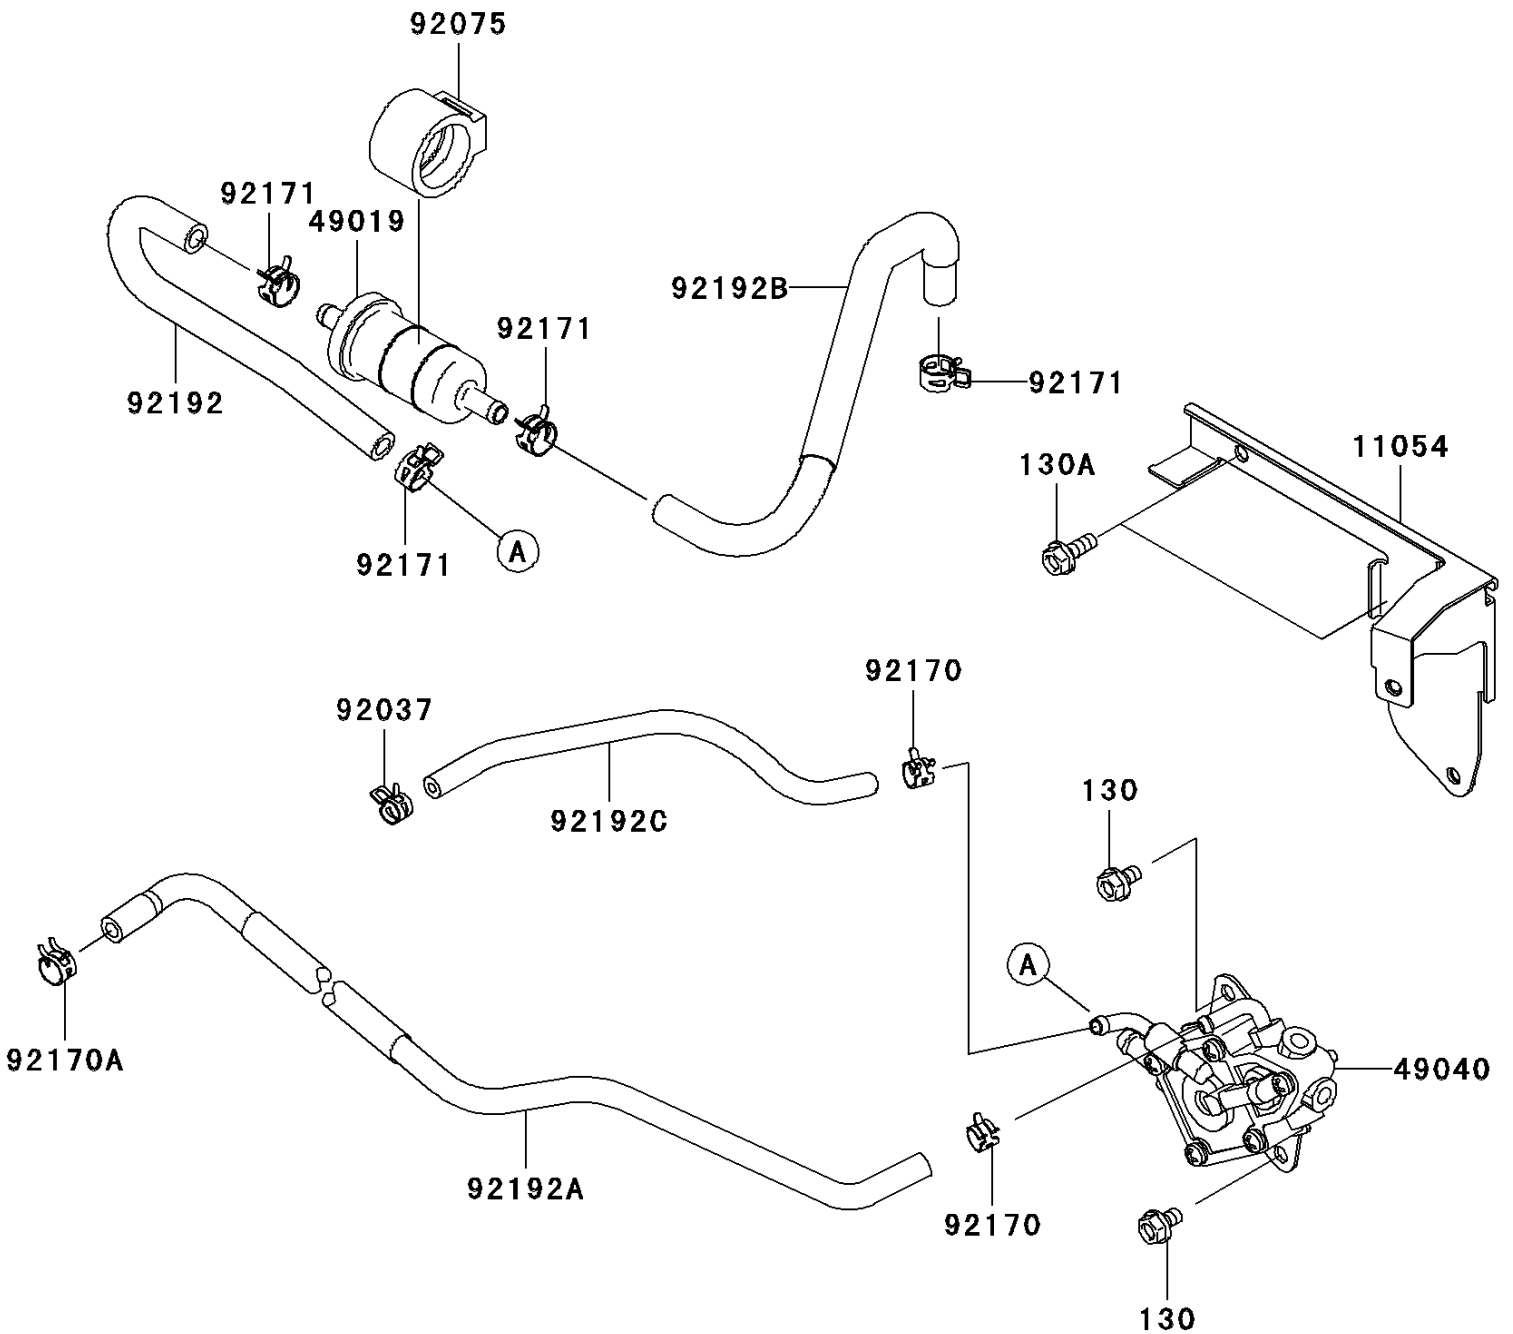

2008 Teryx® 750 4x4 NRA Outdoors™ PARTS DIAGRAM

Fuel Pump

E1520

2008 Teryx® 750 4x4 NRA Outdoors™ PARTS LIST

Fuel Pump

ITEM NAME	PART NUMBER	QUANTITY
BOLT-FLANGED,6X10 (Ref # 130)	130BB0610	1
BOLT-FLANGED,6X16 (Ref # 130A)	130BB0616	1
BRACKET,FUEL PUMP (Ref # 11054)	11054-1078	1
FILTER-FUEL (Ref # 49019)	49019-1055	1
PUMP-FUEL (Ref # 49040)	49040-0025	1
CLAMP,TUBE (Ref # 92037)	92037-1461	1
DAMPER,FUEL FILTER (Ref # 92075)	92075-1853	1
CLAMP (Ref # 92170)	92170-2042	1
CLAMP (Ref # 92170A)	92170-2043	1
CLAMP (Ref # 92171)	92171-0515	1
TUBE,FUEL PUMP-FUEL FILTER (Ref # 92192)	92192-0403	1
TUBE,FUEL PUMP-CARB. (Ref # 92192A)	92192-0624	1
TUBE,TANK-FUEL FILTER (Ref # 92192B)	92192-0625	1
TUBE,FUEL PUMP-CYL.HEAD (Ref # 92192C)	92192-0643	1