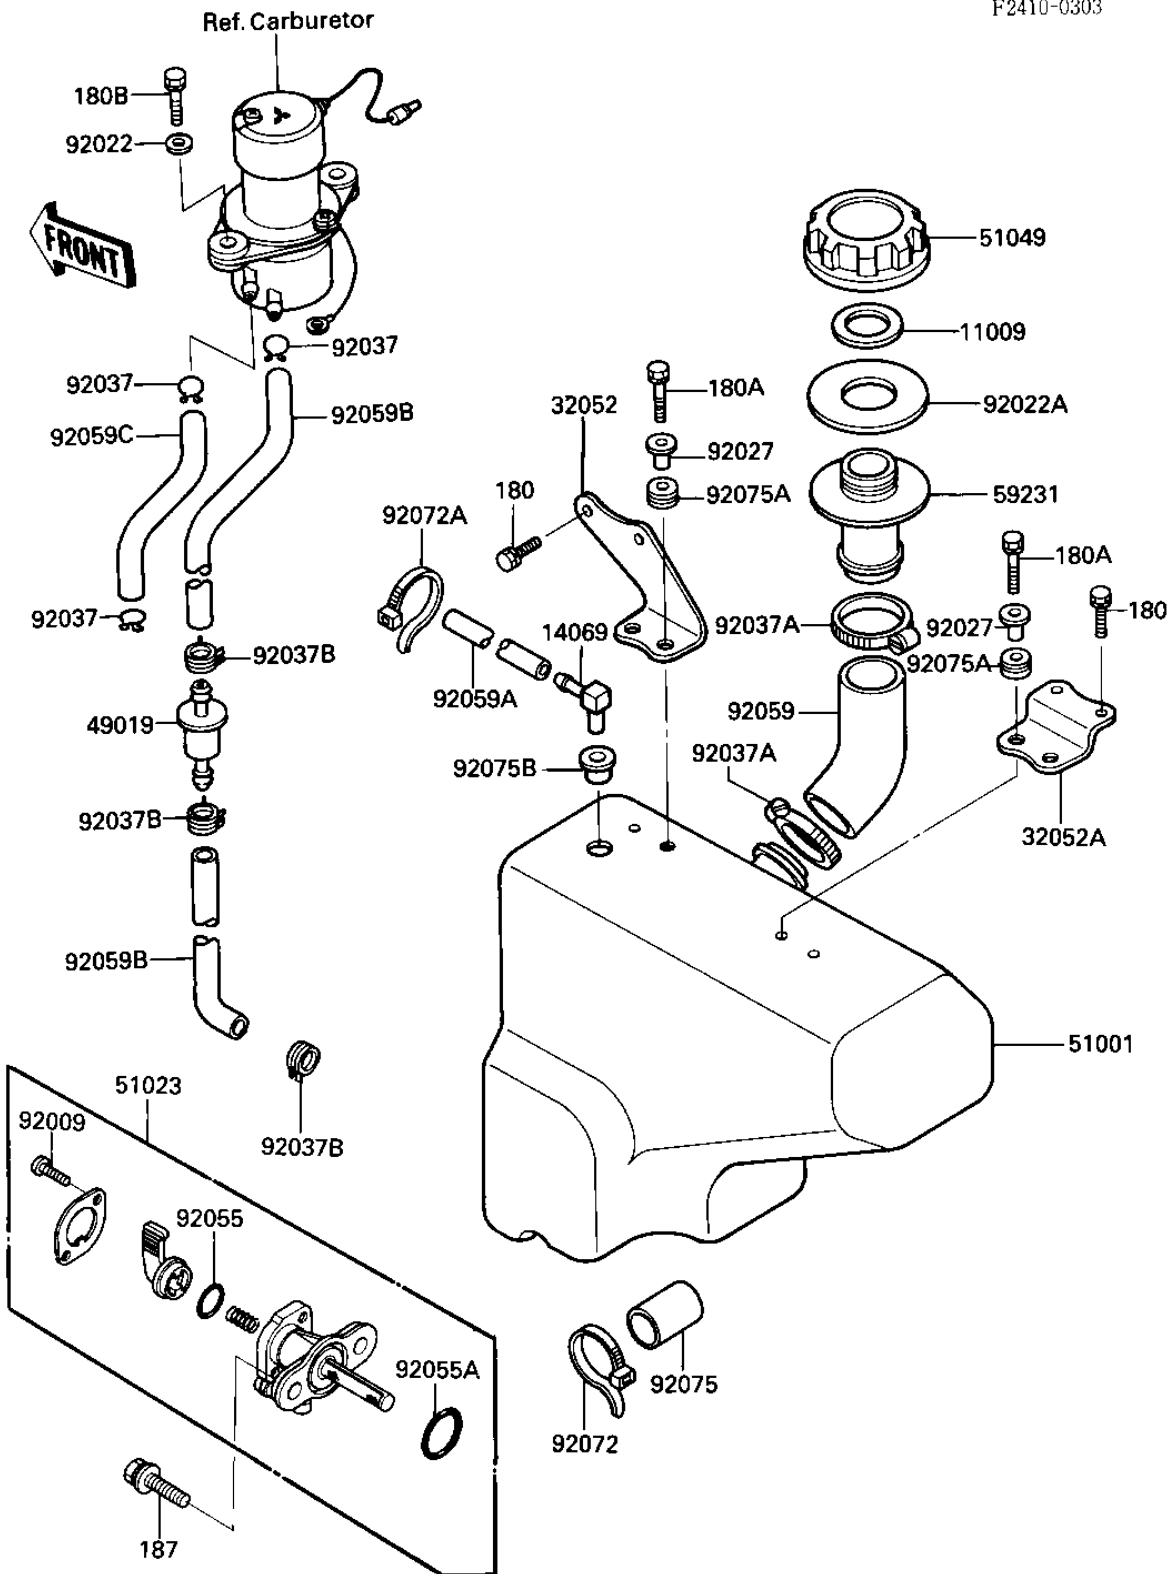

1984 Prairie® 250 PARTS DIAGRAM

FUEL TANK ('84-'85 C2/C3)

- 1
- 1
- 3
- 3
- 4
- 5
- 5
- 5
- 5
- 5
- 9
- 9
- 9
- 9
- 9
- 9
- 9
- 9
- 9
- 9

1984 Prairie® 250 PARTS LIST

FUEL TANK ('84-'85 C2/C3)

ITEM NAME	PART NUMBER	QUANTITY
GASKET,FUEL TANK CAP (Ref # 11009)	11009-3020	1
BREATHER (Ref # 14069)	14069-003	1
BRACKET-TANK (Ref # 32052)	32052-4006	1
BRACKET-TANK (Ref # 32052A)	32052-4007	1
FILTER-FUEL (Ref # 49019)	49019-4001	1
TANK-FUEL,GRAY (Ref # 51001)	51001-4005-8L	1
TAP-ASSY-FUEL (Ref # 51023)	51023-1115	1
CAP,FUEL TANK (Ref # 51049)	51049-3001	1
FILLER,FUEL TANK (Ref # 59231)	59231-3001	1
SCREW PAN HEAD 3X8 (Ref # 92009)	220E0308	1
WASHER,6.5X16X2 (Ref # 92022)	92022-1565	1
WASHER-RUBBER (Ref # 92022A)	92022-4024	1
COLLAR (Ref # 92027)	92027-1045	1
CLAMP,TUBE (Ref # 92037)	92037-1682	1
HOSE CLAMP (Ref # 92037A)	92037-3009	1
CLAMP (Ref # 92037B)	92037-4009	1
RING-O (Ref # 92055)	92055-1299	1
RING-O (Ref # 92055A)	92055-1300	1
TUBE,TANK (Ref # 92059)	92059-4013	1
TUBE-BREATHER (Ref # 92059A)	92059-4027	1
TUBE,5.3X10.5X85 (Ref # 92059B)	92059-4029	1
TUBE,5.3X10.5X450 (Ref # 92059C)	92059-4030	1
BAND (Ref # 92072)	92072-3505	1
BAND (Ref # 92072A)	92072-4004	1
DAMPER RUBBER (Ref # 92075)	92075-084	1
DAMPER RUBBER (Ref # 92075A)	92075-277	1
DAMPER,FUEL TANK (Ref # 92075B)	92075-4029	1
BOLT-UPSET-WS,6X14 (Ref # 180)	180B0614	1
BOLT-UPSET-WS (Ref # 180A)	180B0620	1

1984 Prairie® 250 PARTS LIST

FUEL TANK ('84-'85 C2/C3)

ITEM NAME	PART NUMBER	QUANTITY
BOLT-UPSET-WS,6X35 (Ref # 180B)	180B0635	1
BOLT-UPSET-WSP (Ref # 187)	187B0616	1