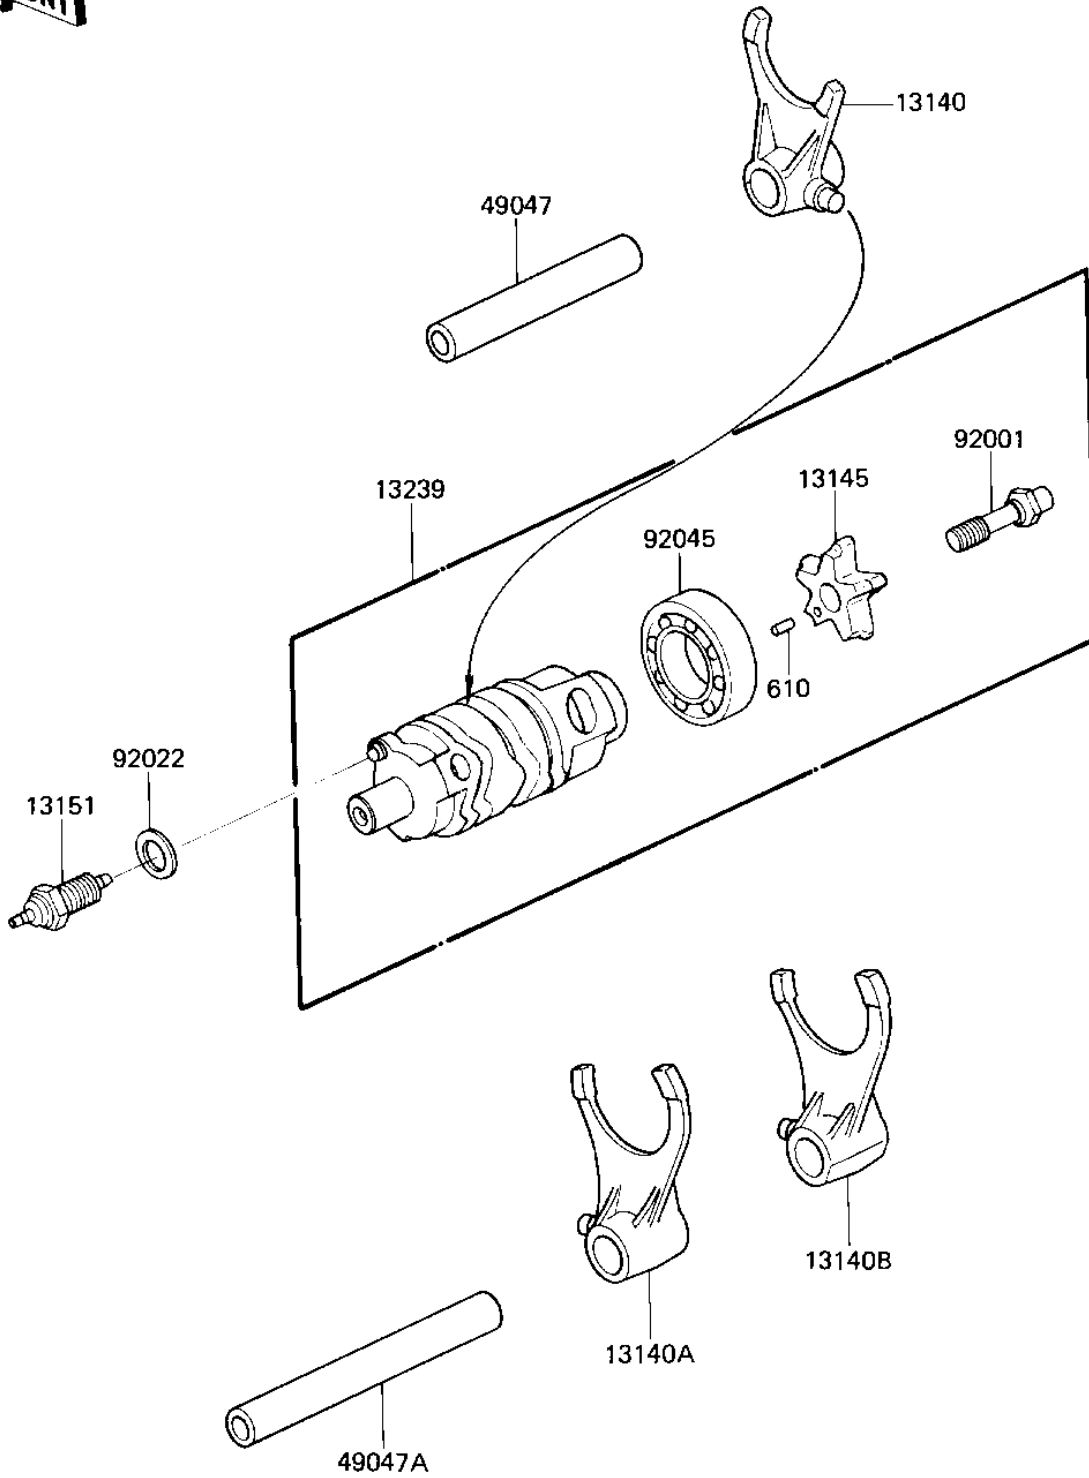

1984 Prairie® 250 PARTS DIAGRAM

GEAR CHANGE DRUM & FORKS ('84-'85 C2/C3)

E1362-0055

- 1
- 1
- 1
- 1
- 1
- 1
- 4
- 4
- 9
- 9
- 9

1984 Prairie® 250 PARTS LIST

GEAR CHANGE DRUM & FORKS ('84-'85 C2/C3)

ITEM NAME	PART NUMBER	QUANTITY
FORK-SHIFT,LOW (Ref # 13140)	13140-1064	1
FORK-SHIFT,2ND&3RD (Ref # 13140A)	13140-1065	1
FORK-SHIFT,4TH&TOP (Ref # 13140B)	13140-1066	1
CAM-CHANGE DRUM (Ref # 13145)	13145-1005	1
SWITCH,NEUTRAL (Ref # 13151)	13151-1007	1
DRUM-ASSY-CHANGE (Ref # 13239)	13239-1071	1
ROD,SHIFT 71.7M/M (Ref # 49047)	49047-1002	1
ROD,SHIFT 93.7M/M (Ref # 49047A)	49047-1003	1
BOLT,CHANGE DRUM (Ref # 92001)	92001-1714	1
GASKET CHECK VALVE (Ref # 92022)	92065-058	1
BEARING,BALL,#6905 (Ref # 92045)	92045-036	1
PIN-DOWEL,4X6 (Ref # 610)	610A0406	1