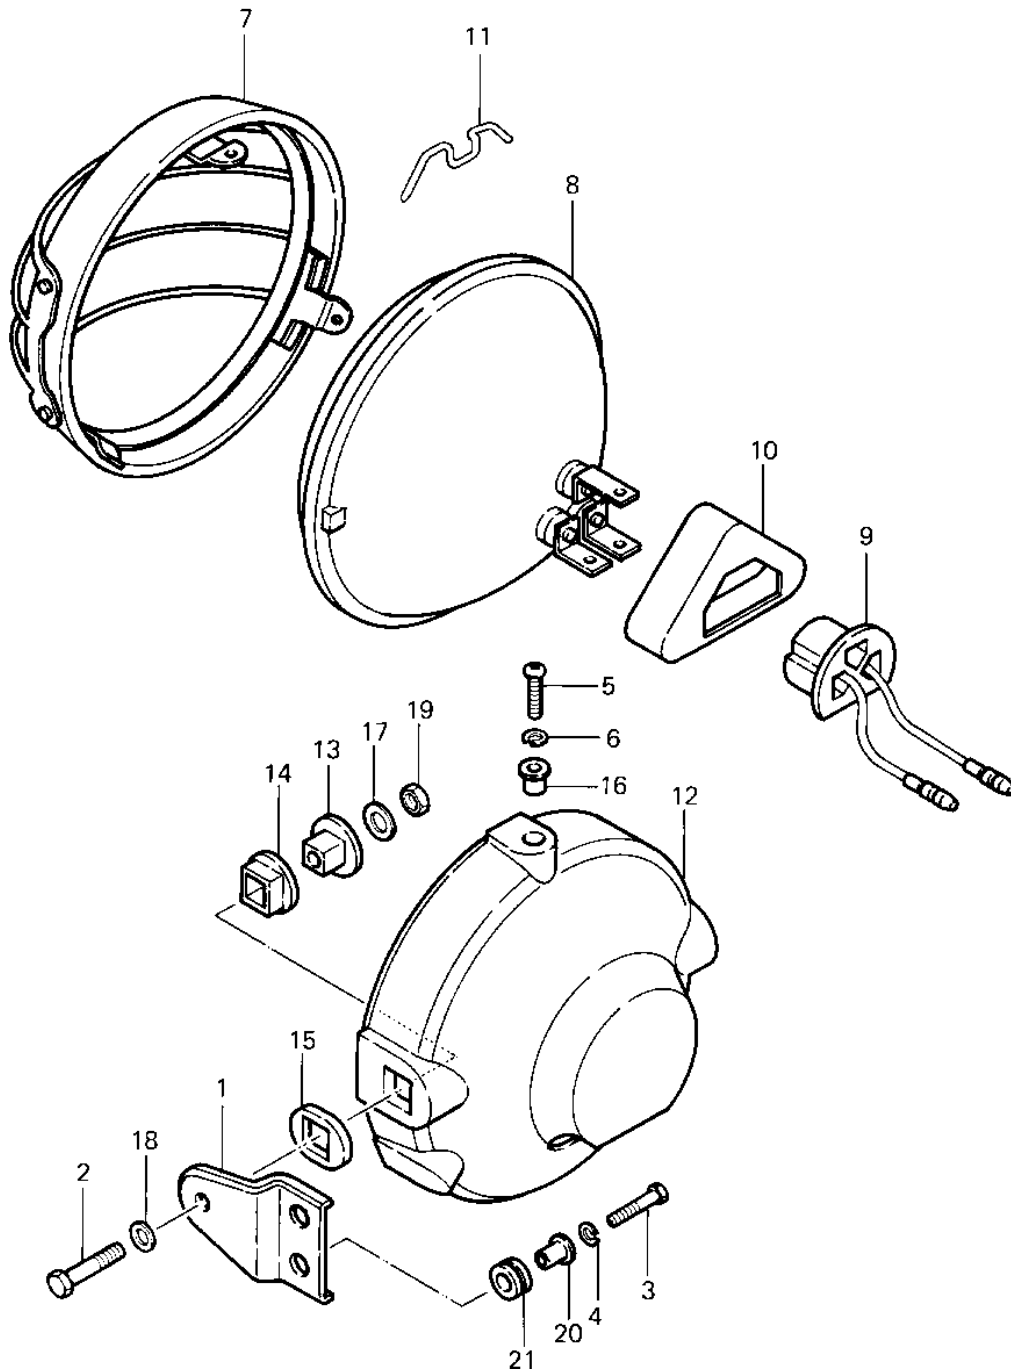

## 1983 Prairie® 250 PARTS DIAGRAM

HEADLIGHT ('83 C1)

Ref	No
2	
3	
4	
5	
6	
7	
8	
9	
10	
11	
12	
13	
14	
15	
16	
17	
18	
19	
20	
21	

1032-1332

## 1983 Prairie® 250 PARTS LIST

HEADLIGHT ('83 C1)

ITEM NAME	PART NUMBER	QUANTITY
BRACKET,HEADLAMP,EBNY (Ref # 1)	11034-4123-8G	1
BRACKET,HEADLAMP,RED (Ref # 1)	11034-4123-8R	1
BOLT-SMALL,8X32 (Ref # 2)	114N0832	1
BOLT-UPSET,6X20 (Ref # 3)	112G0620	1
WASHER SPRING 6MM (Ref # 4)	461F0600	1
SCREW PAN HEAD 5X12 (Ref # 5)	220B0512	1
WASHER SPRING 5MM (Ref # 6)	461F0500	1
RIM-LAMP (Ref # 7)	23006-4003	1
LENS-COMP (Ref # 8)	23007-4002	1
SOCKET-ASSY (Ref # 9)	23008-1125	1
COVER,HD LAMP SOCKET (Ref # 10)	23081-001	1
SPRING,HEAD LAMP LENS (Ref # 11)	92081-4025	1
BODY-HEADLAMP,EBONY (Ref # 12)	23005-4004-8G	1
BODY-COMP HEADLAMP RD (Ref # 12)	23005-4004-8R	1
COLLAR,HEAD LAMP (Ref # 13)	92027-1105	1
DAMPER RUBBER,HD LAMP (Ref # 14)	92075-1077	1
DAMPER RUBBER,HD LAMP (Ref # 15)	92075-1078	1
WASHER (Ref # 16)	23021-010	1
WASHER PLAIN 6MM (Ref # 17)	411B0600	1
WASHER,PLAIN,8MM (Ref # 18)	411D0800	1
NUT,LOCK,8MM (Ref # 19)	92015-1124	1
COLLAR (Ref # 20)	92027-1045	1
DAMPER RUBBER (Ref # 21)	92075-277	1